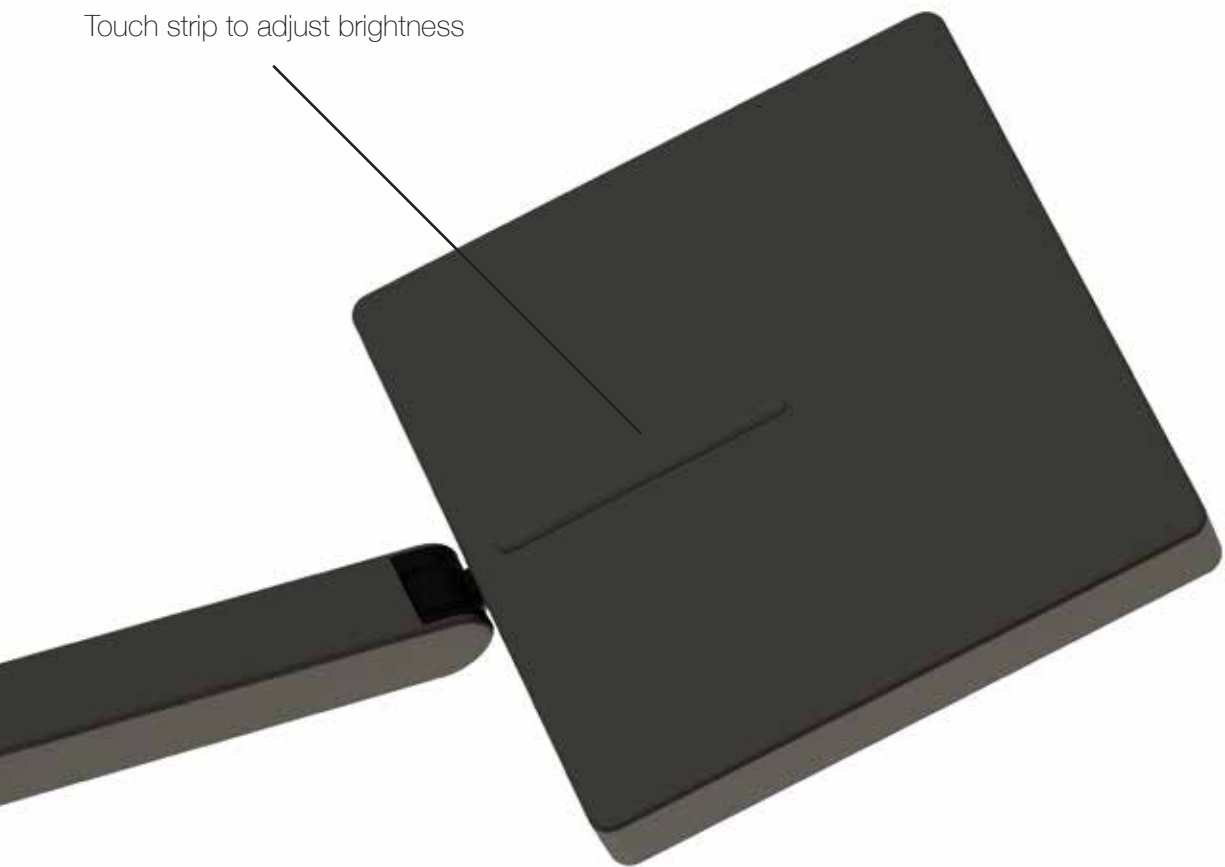

Floor

Contemporary Spotlight

Focaccia floor lamp

Designers
Kenneth Ng, Edmund Ng

Best of NeoCon GOLD 2022

The Focaccia Floor Lamp is a long, slim and flexible spotlight that can be bent at the joints, and swiveled at the base, making it a great choice for your contemporary area. The diffused square spotlight head is able to adjust light color from 2700 K (warm) to 5000 K (white), and brightness level with a touch strip on the top. Additionally, the Floor model includes an occupancy sensor, and a USB-C charging port for charging devices.

Touch strip to adjust brightness

Occupancy sensor & light color changing button

Technical Information

	Focaccia Floor
Occupancy Sensor:	Built-in
USB-C port:	Built-in
Color Temperature:	2,700K - 5000K
Lumens:	460
Energy Consumption:	7 W
Standard Finishes:	Matte Black, Silver, Matte Fire Red
L-90 Rated Lifespan:	60,000 hours
Color Rendering Index:	90+
Brightness Adjustability:	Continuous dimming (touchstrip)
Material:	Aluminum, plastic
Safety Rating:	C-UL-US Certified
Warranty:	5 years
Voltage:	100-240V

Focaccia Floor

Dimensions

LEED Information

Integrative Process

To support high-performance, cost-effective project outcomes through an early analysis of the interrelationships among systems.

Koncept's LED desktop and task lighting provides finer control over lighting levels in occupied spaces. With personal lighting in place, elimination or downsizing of building lighting systems is possible.