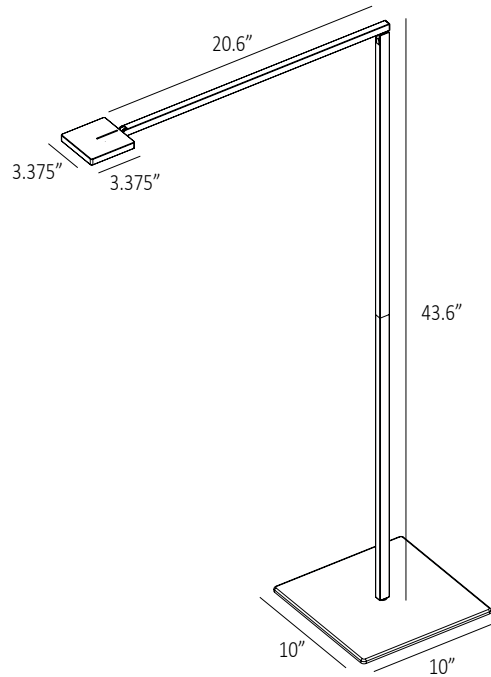

Floor

Contemporary Spotlight

Focaccia floor lamp

Designers
Kenneth Ng, Edmund Ng

Best of NeoCon GOLD 2022

The Focaccia Floor Lamp is a long, slim and flexible spotlight that can be bent at the joints, and swiveled at the base, making it a great choice for your contemporary area. The diffused square spotlight head is able to adjust light color from 2700 K (warm) to 5000 K (white), and brightness level with a touch strip on the top. Additionally, the Floor model includes an occupancy sensor, and a USB-C charging port for charging devices.

Touch strip to adjust brightness

Occupancy sensor & light color changing button

Technical Information

	Focaccia Floor
Occupancy Sensor:	Built-in
USB-C port:	Built-in
Color Temperature:	2,700K - 5000K
Lumens:	460
Energy Consumption:	7 W
Standard Finishes:	Matte Black, Silver, Matte Fire Red
L-90 Rated Lifespan:	60,000 hours
Color Rendering Index:	90+
Brightness Adjustability:	Continuous dimming (touchstrip)
Material:	Aluminum, plastic
Safety Rating:	C-UL-US Certified
Warranty:	5 years
Voltage:	100-240V

Focaccia Floor

Dimensions

LEED Information

Integrative Process

To support high-performance, cost-effective project outcomes through an early analysis of the interrelationships among systems.

Koncept's LED desktop and task lighting provides finer control over lighting levels in occupied spaces. With personal lighting in place, elimination or downsizing of building lighting systems is possible.