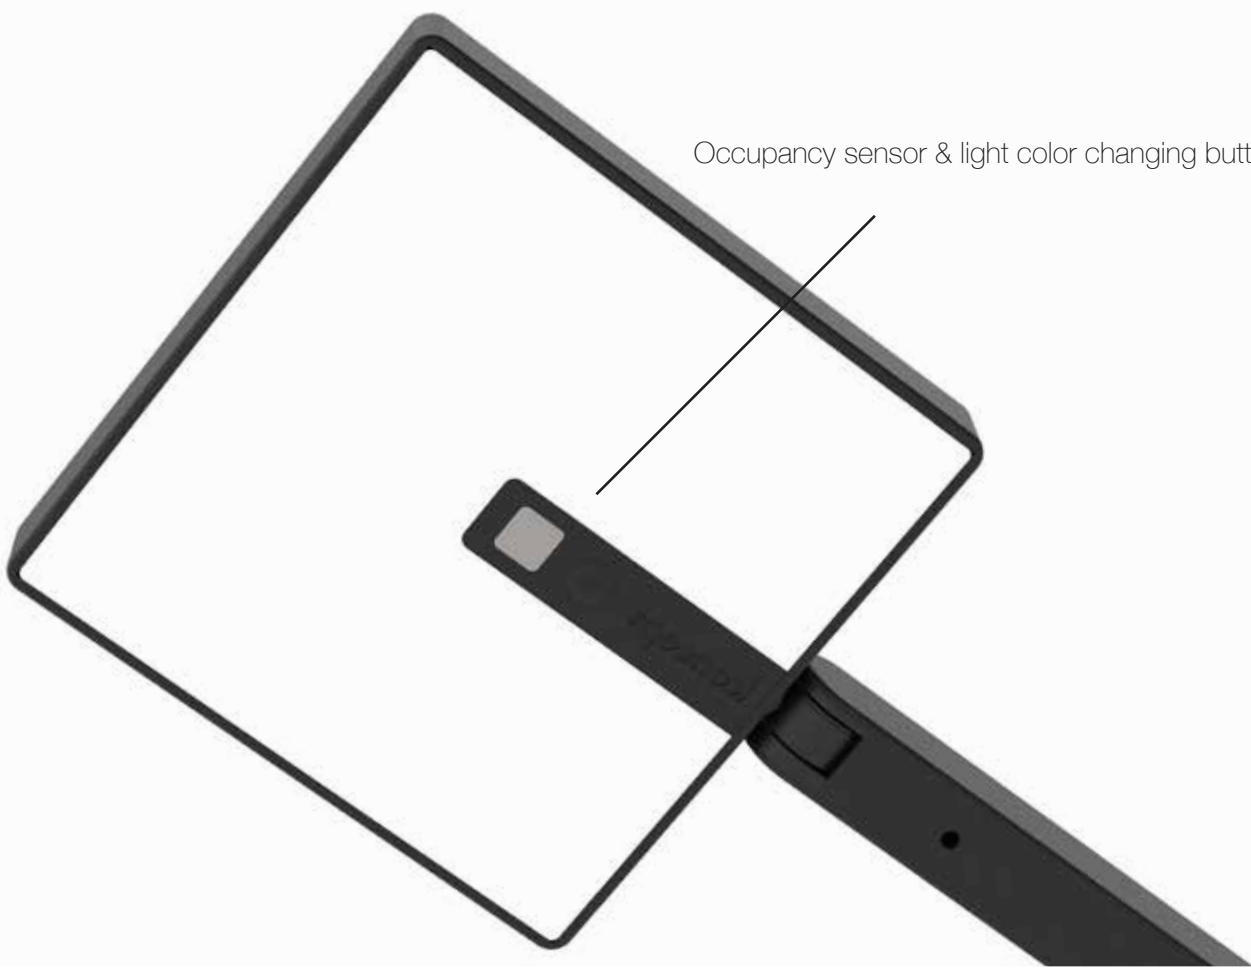

Floor

Contemporary Spotlight

Focaccia floor lamp

Designers
Kenneth Ng, Edmund Ng

Best of NeoCon GOLD 2022

The Focaccia Floor Lamp is a long, slim and flexible spotlight that can be bent at the joints, and swiveled at the base, making it a great choice for your contemporary area. The diffused square spotlight head is able to adjust light color from 2700 K (warm) to 5000 K (white), and brightness level with a touch strip on the top. Additionally, the Floor model includes an occupancy sensor, and a USB-C charging port for charging devices.

Touch strip to adjust brightness

Occupancy sensor & light color changing button

Technical Information

	Focaccia Floor
Occupancy Sensor:	Built-in
USB-C port:	Built-in
Color Temperature:	2,700K - 5000K
Lumens:	460
Energy Consumption:	7 W
Standard Finishes:	Matte Black, Silver, Matte Fire Red
L-90 Rated Lifespan:	60,000 hours
Color Rendering Index:	90+
Brightness Adjustability:	Continuous dimming (touchstrip)
Material:	Aluminum, plastic
Safety Rating:	C-UL-US Certified
Warranty:	5 years
Voltage:	100-240V

Focaccia Floor

Dimensions

LEED Information

Integrative Process

To support high-performance, cost-effective project outcomes through an early analysis of the interrelationships among systems.

Koncept's LED desktop and task lighting provides finer control over lighting levels in occupied spaces. With personal lighting in place, elimination or downsizing of building lighting systems is possible.