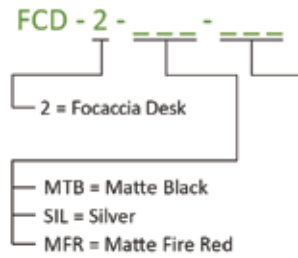

Desk

Contemporary Spotlight

Focaccia desk lamp

Designers
Kenneth Ng, Edmund Ng

Best of NeoCon GOLD 2022

The Focaccia Desk Lamp provides a sleek and modern solution for any workspace, home office, and more. The lamp is designed with a slim and flexible body that can be bent at the joints, and swiveled at the base. The Desk model features two arms for a long reach and extension for your tasks. The diffused square spotlight head is able to adjust light color from 2700 K (warm) to 5000 K (white), and brightness level with a touch strip on the top. Additionally, the Desk model includes an occupancy sensor, and a USB-C charging port for charging devices. This contemporary lamp is both functional and stylish.

Technical Information

	Focaccia Desk
Occupancy Sensor:	Built-in
USB-C port:	Built-in
Color Temperature:	2,700K - 5000K
Lumens:	460
Energy Consumption:	7 W
Standard Finishes:	Matte Black, Silver, Matte Fire Red
L-90 Rated Lifespan:	60,000 hours
Color Rendering Index:	90+
Brightness Adjustability:	Continuous dimming (touchstrip)
Material:	Aluminum, plastic
Safety Rating:	C-UL-US Certified
Warranty:	5 years
Voltage:	100-240V

Focaccia Desk

Dimensions

LEED Information

Integrative Process

To support high-performance, cost-effective project outcomes through an early analysis of the interrelationships among systems.

Koncept's LED desktop and task lighting provides finer control over lighting levels in occupied spaces. With personal lighting in place, elimination or downsizing of building lighting systems is possible.