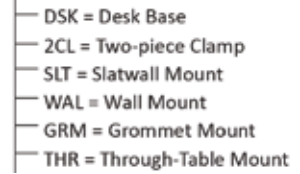

Technical Information

	Focaccia Desk
Occupancy Sensor:	Built-in
USB-C port:	Built-in
Color Temperature:	2,700K - 5000K
Lumens:	460
Energy Consumption:	7 W
Standard Finishes:	Matte Black, Silver, Matte Fire Red
L-90 Rated Lifespan:	60,000 hours
Color Rendering Index:	90+
Brightness Adjustability:	Continuous dimming (touchstrip)
Material:	Aluminum, plastic
Safety Rating:	C-UL-US Certified
Warranty:	5 years
Voltage:	100-240V

Focaccia Desk