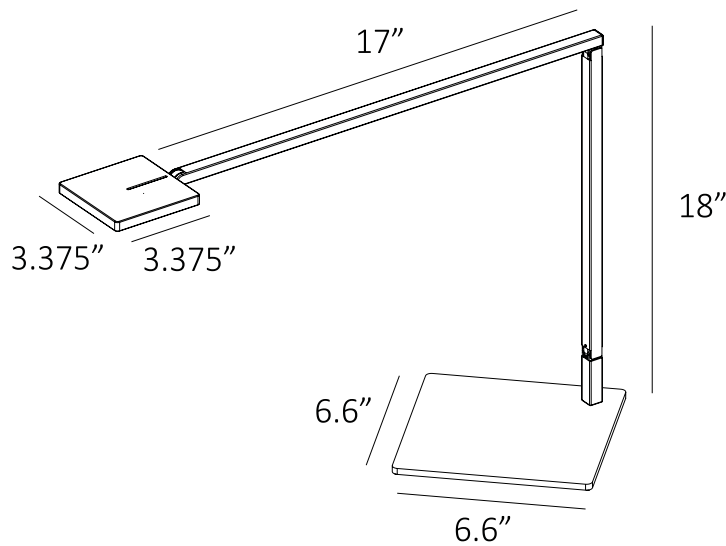

Desk

Contemporary Spotlight

Focaccia desk lamp

Designers
Kenneth Ng, Edmund Ng

Best of NeoCon GOLD 2022

The Focaccia Desk Lamp provides a sleek and modern solution for any workspace, home office, and more. The lamp is designed with a slim and flexible body that can be bent at the joints, and swiveled at the base. The Desk model features two arms for a long reach and extension for your tasks. The diffused square spotlight head is able to adjust light color from 2700 K (warm) to 5000 K (white), and brightness level with a touch strip on the top. Additionally, the Desk model includes an occupancy sensor, and a USB-C charging port for charging devices. This contemporary lamp is both functional and stylish.

Technical Information

	Focaccia Desk
Occupancy Sensor:	Built-in
USB-C port:	Built-in
Color Temperature:	2,700K - 5000K
Lumens:	460
Energy Consumption:	7 W
Standard Finishes:	Matte Black, Silver, Matte Fire Red
L-90 Rated Lifespan:	60,000 hours
Color Rendering Index:	90+
Brightness Adjustability:	Continuous dimming (touchstrip)
Material:	Aluminum, plastic
Safety Rating:	C-UL-US Certified
Warranty:	5 years
Voltage:	100-240V

Focaccia Desk

Dimensions

LEED Information

Integrative Process

To support high-performance, cost-effective project outcomes through an early analysis of the interrelationships among systems.

Koncept's LED desktop and task lighting provides finer control over lighting levels in occupied spaces. With personal lighting in place, elimination or downsizing of building lighting systems is possible.