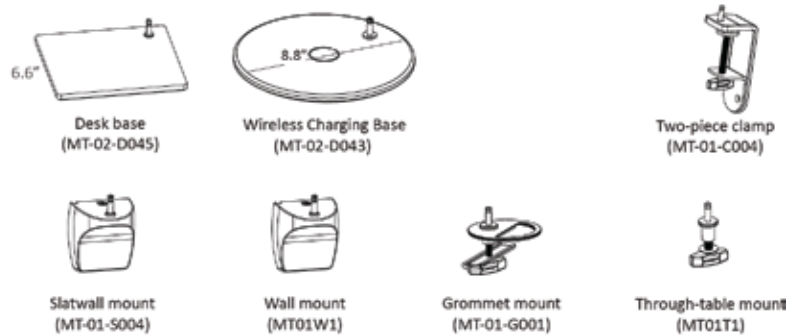

Mounting Options/Accessories*

*Limited finishes available on mounting options