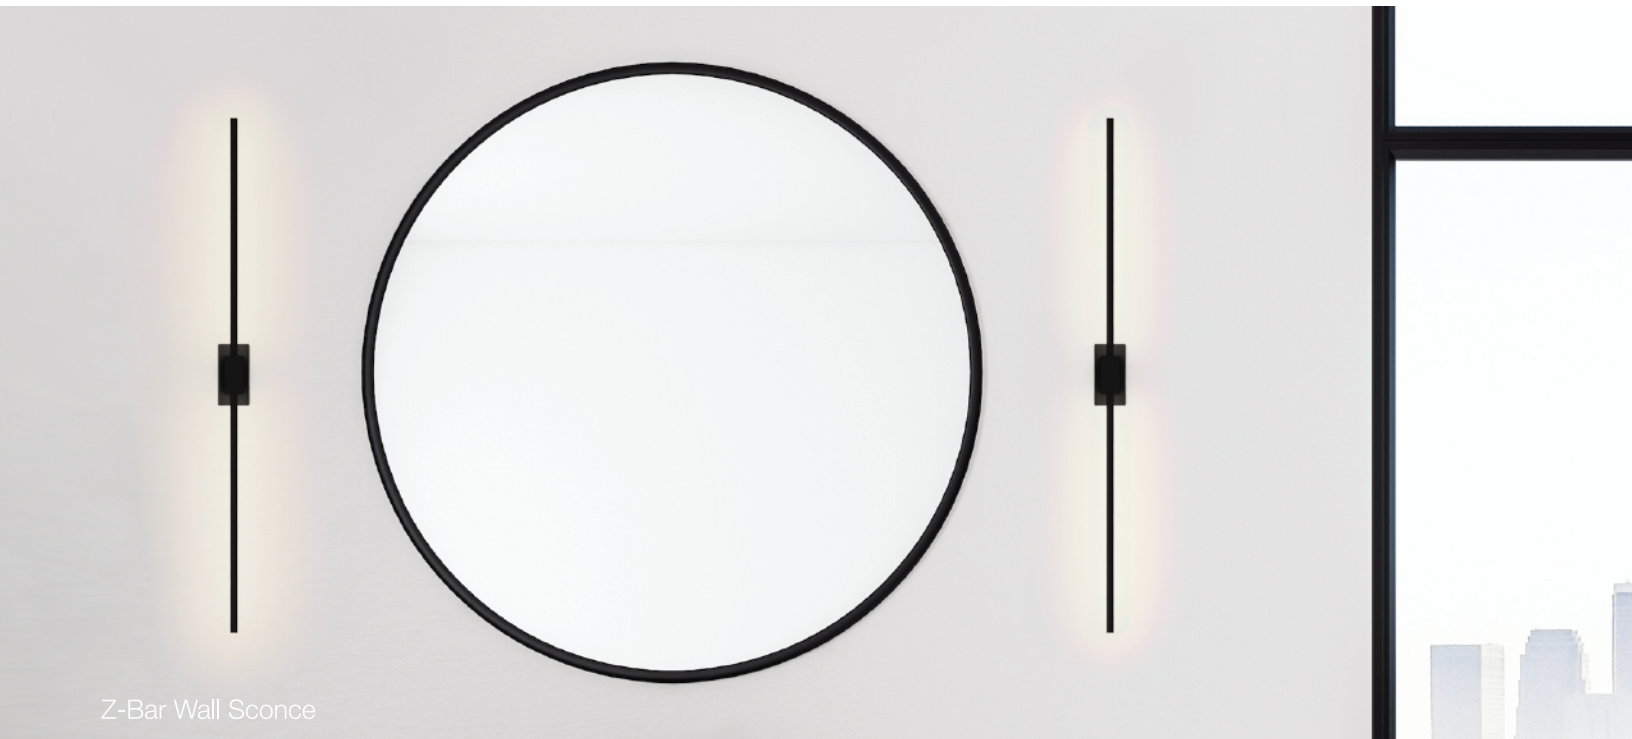

Hardwire Product Dimmer Compatibility

Z-Bar Wall Sconce

The Z-Bar Wall Sconce is compatible with the following dimmers:

Manufacturer	Dimmer Model
LUTRON	SKYLARK SF-12P-277 DVF-103P-277 SKYLARK SF-10P SKYLARK S-600P SKYLARK DVF-103P
LEVITON	ILLUMATECH TM Cat.No.IP106 SURESLIDE TM Cat.No.6633-P SURESLIDE TM Cat. NO.6615-P
JUNG	Licht-Management 225 TDE Licht-Management 225 NV DE
BERKER	Tronic-Drehdimmer 286710
Bodo Ehmann LICHTREGLER	T39.01
CLIPSAL	32E450UDM NO 32E450TM

Z-Bar Pendant *Rise*

Sub Pendant

Gravy Wall Sconce

Royyo Pendant

Z-Bar Pendant

Mosso Pro with Hardwire Wall Mount

The Z-Bar Pendant*, Z-Bar Pendant Rise, Royyo Pendant, Sub Pendant, Gravy Wall Sconce and Hardwire Wall Mount are compatible with the following dimmers: