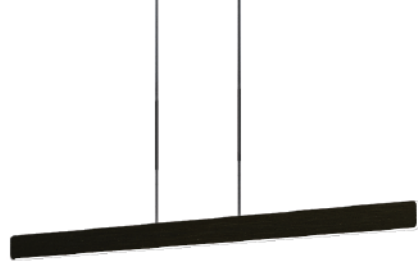

Hardwire Product Dimmer Compatibility

Z-Bar Wall Sconce

The Z-Bar Wall Sconce is compatible with the following dimmers:

Manufacturer	Dimmer Model
LUTRON	SKYLARK SF-12P-277 DVF-103P-277 SKYLARK SF-10P SKYLARK S-600P SKYLARK DVF-103P
LEVITON	ILLUMATECH TM Cat.No.IP106 SURESLIDE TM Cat.No.6633-P SURESLIDE TM Cat. NO.6615-P
JUNG	Licht-Management 225 TDE Licht-Management 225 NV DE
BERKER	Tronic-Drehdimmer 286710
Bodo Ehmann LICHTREGLER	T39.01
CLIPSAL	32E450UDM NO 32E450TM

Z-Bar Pendant *Rise*

Sub Pendant

Gravy Wall Sconce

Royyo Pendant

Z-Bar Pendant

Mosso Pro with Hardwire Wall Mount

The Z-Bar Pendant*, Z-Bar Pendant Rise, Royyo Pendant, Sub Pendant, Gravy Wall Sconce and Hardwire Wall Mount are compatible with the following dimmers: