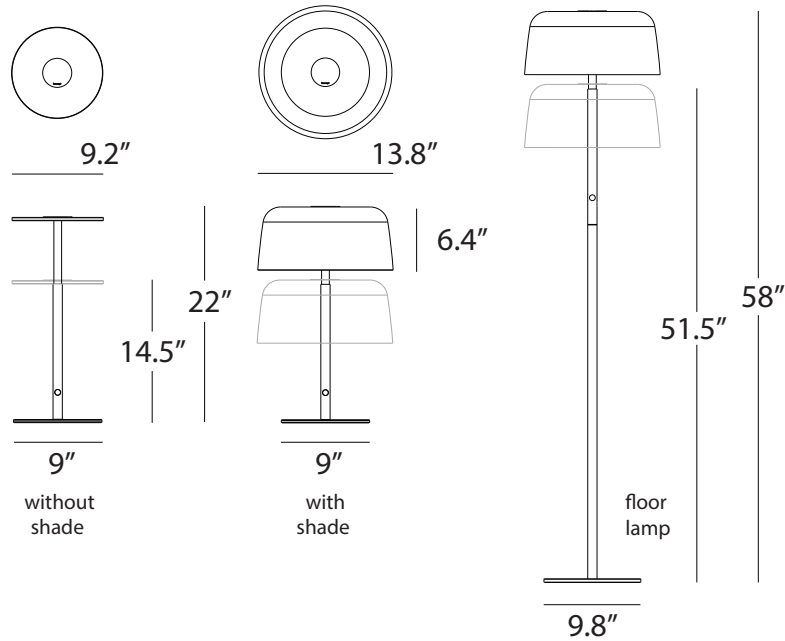

Desk

Floor

Seamlessly blends into your interior

Yurei Table & Floor lamps

Designers
Kenneth Ng, Edmund Ng

Best of NeoCon GOLD 2023

Drawing inspiration from the Japanese word for ghost, Yurei, our new lighting solution features unique translucent light shades that embody the spirit of the name. With its ethereal appearance, the Yurei Light adds mystique and style to any interior. Desk/floor models include dimmer, height-adjustable features, and a 7.5W USB-C charging port. The optional light shade is easily replaceable to match any aesthetic. Available in various colors and finishes, it adds an artistic touch and, with an acoustic panel, reduces noise for a calming environment. Mounting options include suspension pendant, flush ceiling, through-table, desk clamp, or free-standing base.

YUT / YUF
 Lumens: 760
 Energy Consumption : 14 W
 Rated Lifespan 60,000+ hours
 Color Temperature: 3,000 K
 Color Rendering Index (Ra) : 90+
 Color Rendering Index (R9) : 50+
 Features: USB-C port (7.5W)
 Dimmer
 Material: Aluminum, Polycarbonate polymer
 Warranty: 5 years
 Voltage: 100-240V
 Standard Finish (luminaire): White, Black
 Shade Finishes: Matte White (Metal)
 Matte Black / Gold (Metal)
 Dark Grey (Transparent Polymer)
 Clear (Transparent Polymer)
 Tea Brown (Transparent Polymer)
 Aqua Blue (Transparent Polymer)
 Light Marble (Acoustic Panel Shade)
 Charcoal (Acoustic Panel Shade)