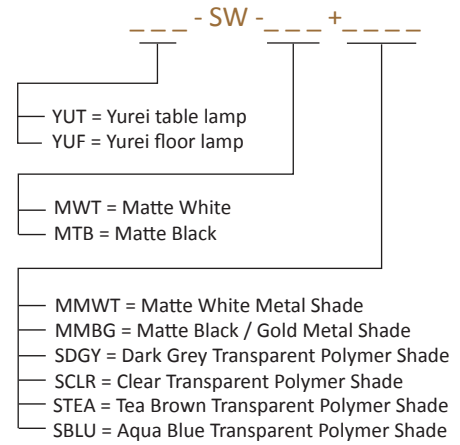

Desk

Floor

Seamlessly blends into your interior

Yurei Table & Floor lamps

Designers
Kenneth Ng, Edmund Ng

Best of NeoCon GOLD 2023

Drawing inspiration from the Japanese word for ghost, Yurei, our new lighting solution features unique translucent light shades that embody the spirit of the name. With its ethereal appearance, the Yurei Light adds mystique and style to any interior. Desk/floor models include dimmer, height-adjustable features, and a 7.5W USB-C charging port. The optional light shade is easily replaceable to match any aesthetic. Available in various colors and finishes, it adds an artistic touch and, with an acoustic panel, reduces noise for a calming environment. Mounting options include suspension pendant, flush ceiling, through-table, desk clamp, or free-standing base.

YUT / YUF
 Lumens: 760
 Energy Consumption : 14 W
 Rated Lifespan 60,000+ hours
 Color Temperature: 3,000 K
 Color Rendering Index (Ra) : 90+
 Color Rendering Index (R9) : 50+
 Features: USB-C port (7.5W)
 Dimmer
 Material: Aluminum, Polycarbonate polymer
 Warranty: 5 years
 Voltage: 100-240V
 Standard Finish (luminaire): White, Black
 Shade Finishes: Matte White (Metal)
 Matte Black / Gold (Metal)
 Dark Grey (Transparent Polymer)
 Clear (Transparent Polymer)
 Tea Brown (Transparent Polymer)
 Aqua Blue (Transparent Polymer)
 Light Marble (Acoustic Panel Shade)
 Charcoal (Acoustic Panel Shade)