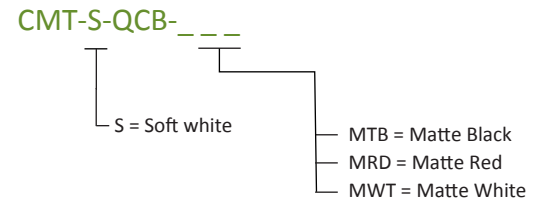

Technical Information

Color Temperature:	2,700K
Lumens:	330
Lighting Consumption:	7.7 W
Standard Finishes:	Matte Black, Matte Red, Matte White
L-90 Rated Lifespan:	> 33,000 hours
Color Rendering Index:	90+
USB-C port:	45W (PD version 3.0)
Wireless Charging:	5W Qi standard
Material:	Aluminum, plastic
Warranty:	5 years
Voltage:	120V

Combi table lamp