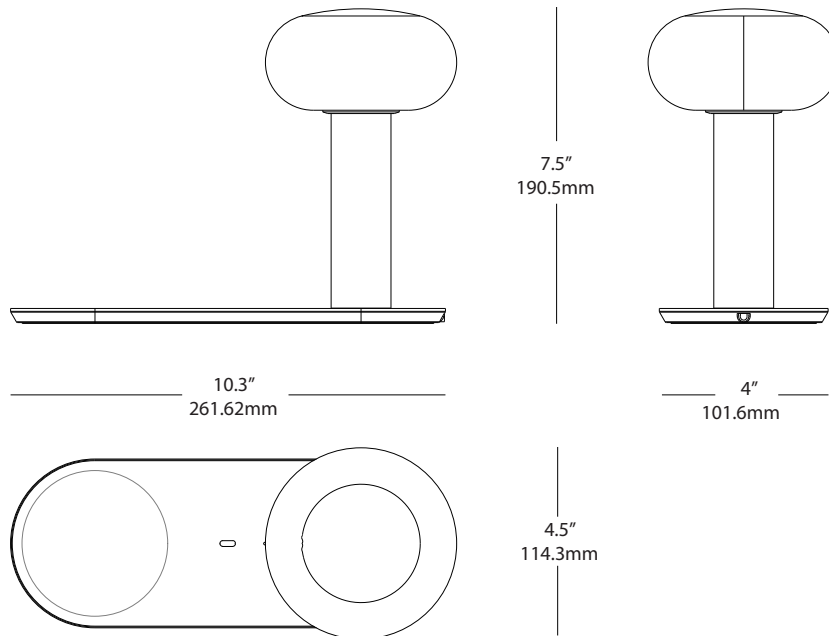

Desk

Illuminate and Charge in Style

Designers
Kenneth Ng, Edmund Ng

Combi table lamp

The Combi table lamp offers the convenience of a multi-functional design, combining a stylish table lamp with a smart device charging station. It features a high power USB-C port charger for corded charging and a wireless charger for Qi-enabled devices, ensuring a hassle-free charging experience. With its sleek design and clutter-free setup, the Combi table lamp is ideal for workspaces, reading areas, or bedside tables, providing both functionality and style.

Technical Information

Color Temperature:	2,700K
Lumens:	330
Lighting Consumption:	7.7 W
Standard Finishes:	Matte Black, Matte Red, Matte White
L-90 Rated Lifespan:	> 33,000 hours
Color Rendering Index:	90+
USB-C port:	45W (PD version 3.0)
Wireless Charging:	5W Qi standard
Material:	Aluminum, plastic
Warranty:	5 years
Voltage:	120V

Combi table lamp

Dimensions

Integrative Process

To support high-performance, cost-effective project outcomes through an early analysis of the interrelationships among systems.

Koncept's LED desktop and task lighting provides finer control over lighting levels in occupied spaces. With personal lighting in place, elimination or downsizing of building lighting systems is possible.