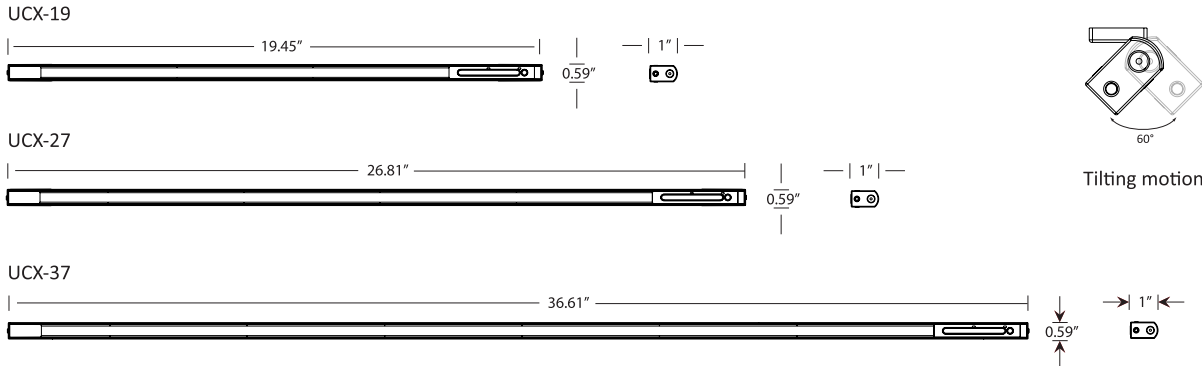

UCX-19	UCX-27	UCX-37
Lumens:	760	1140	1672
Footcandles:	130	171	246
Lux:	1399	1841	2648
Energy Consumption :	9 W	13 W	19 W
Rated Lifespan	60,000+ hours		
Color Temperature:	Variable from 2,700K to 5,000 K		
Color Rendering Index (Ra) :	90+		
Color Rendering Index (R9) :	50+		
Brightness Adjustability:	Touch Slider		
Material:	Aluminum, plastic		
Safety Rating:	C-UL-US Certified		
Warranty:	5 years		
Voltage:	100-240V		
Standard Finish:	Silver		

UCX- -SIL -

- 19 = 19.45" length
- 27 = 26.81" length
- 37 = 36.61" length

- 1PK = (1) luminaire + power supply
- 2PK = (2) luminaires, 30" daisy chain cord + power supply
- 3PK = (3) luminaires, (2) 30" daisy chain cord + power supply
- 4PK = (4) luminaires, (3) 30" daisy chain cord + power supply

*Measurements based on brightest setting at 5,000 K, 18" distance