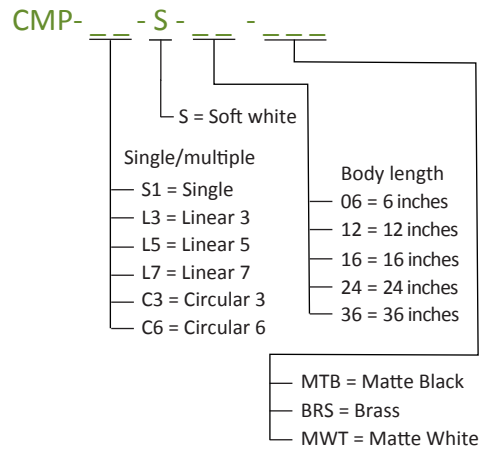

Technical Information

Color Temperature:	2,700K
Lumens:	450
Energy Consumption:	7.7 W
Body lengths:	6", 12", 16", 24", 36"
Standard Finishes:	Matte Black, Brass, Matte White
Mounting:	Flush, Flush w/ canopy, Suspension
L-90 Rated Lifespan:	> 33,000 hours
Color Rendering Index:	90+
Brightness Adjustability:	Compatible with external dimmer
Material:	Aluminum, plastic
Safety Rating:	C-UL-US Certified
Rating:	Suitable for damp locations
Warranty:	5 years
Voltage:	120V

Combi Pendant

Optional Attachments

P2 - CMP - GLB -5

5" Frosted Glass Ball

P4 - CMP - GLS - - - - -9

9" Decorative Glass Plate
BLU = Turquoise
CLR = Clear
DGY = Dark Grey
TEA = Tea Brown

P4 - CMP - PLT - - - - -9

9" Decorative Aluminum Plate
BRS = Brass
PTB = Matte White, Paintable

P4 - CMP - SHD - - - - -

12" Shade
MBB = Matte Black / Brass
MWT = Matte White

P4 - CMP - ACP - - - - -20

20" Acoustic Panel
LTM = Light Marble
CCL = Charcoal
MST = Mustard