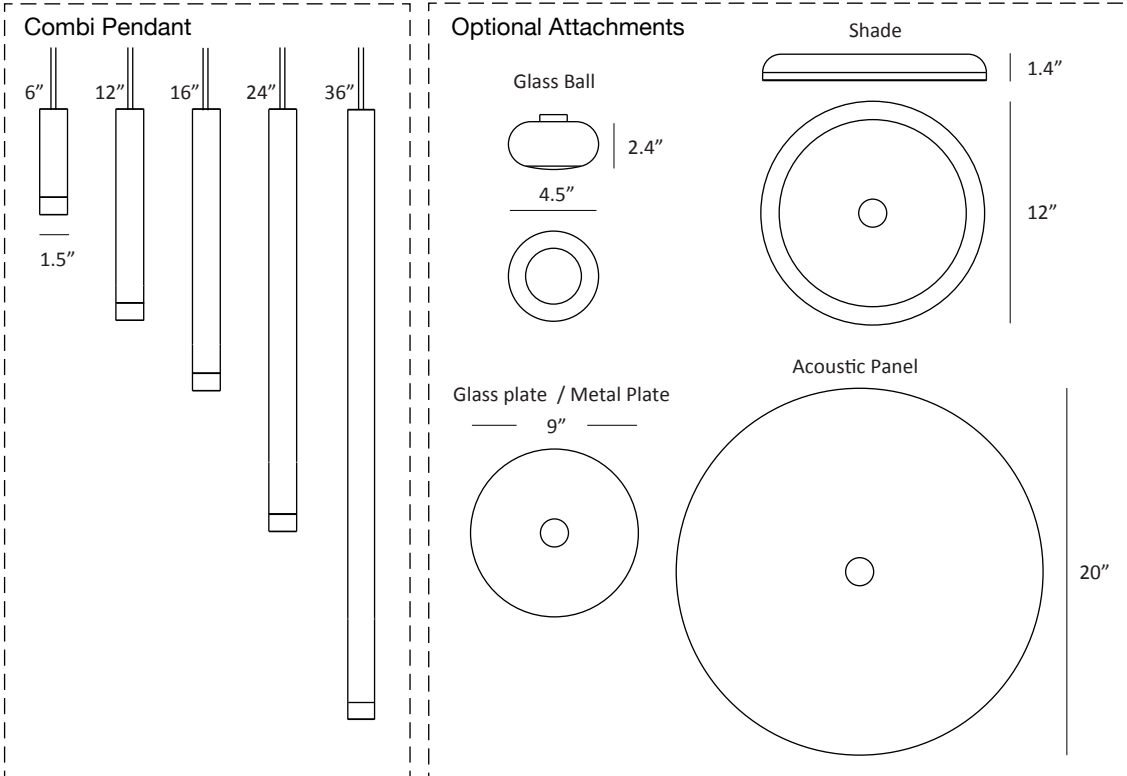

### P4 - CMP - PLT - - - - -9

9" Decorative Aluminum Plate  
BRS = Brass  
PTB = Matte White, Paintable

## Dimensions