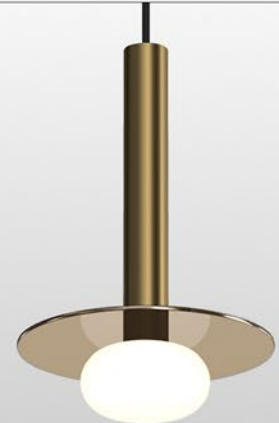

CMP-S1-S-12-BRS+GTEA9+GLB