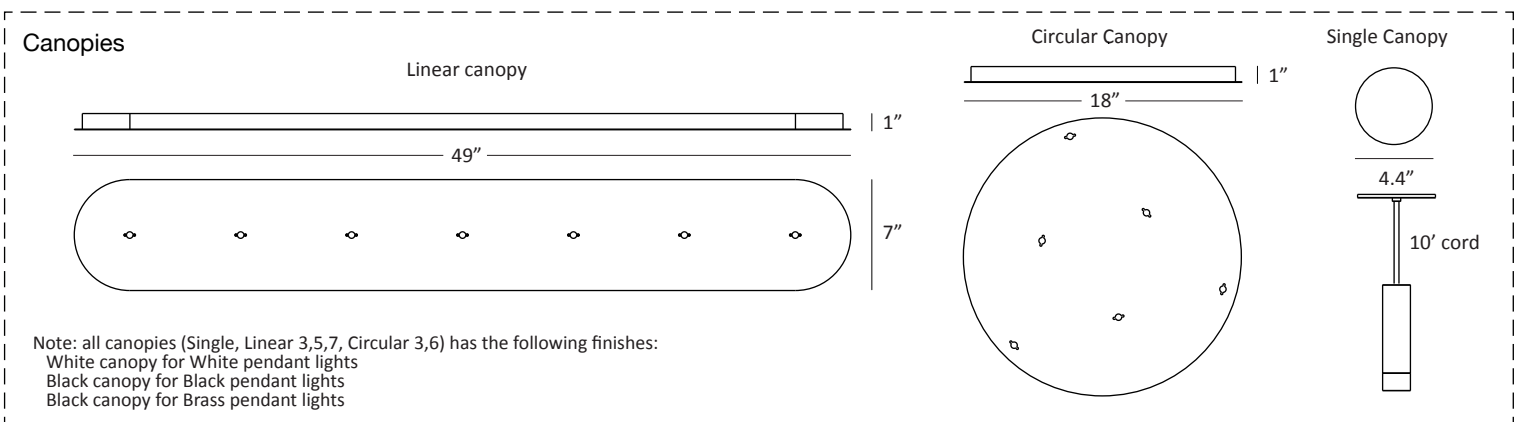

### P4 - CMP - PLT - - - - -9

9" Decorative Aluminum Plate  
BRS = Brass  
PTB = Matte White, Paintable

## Dimensions