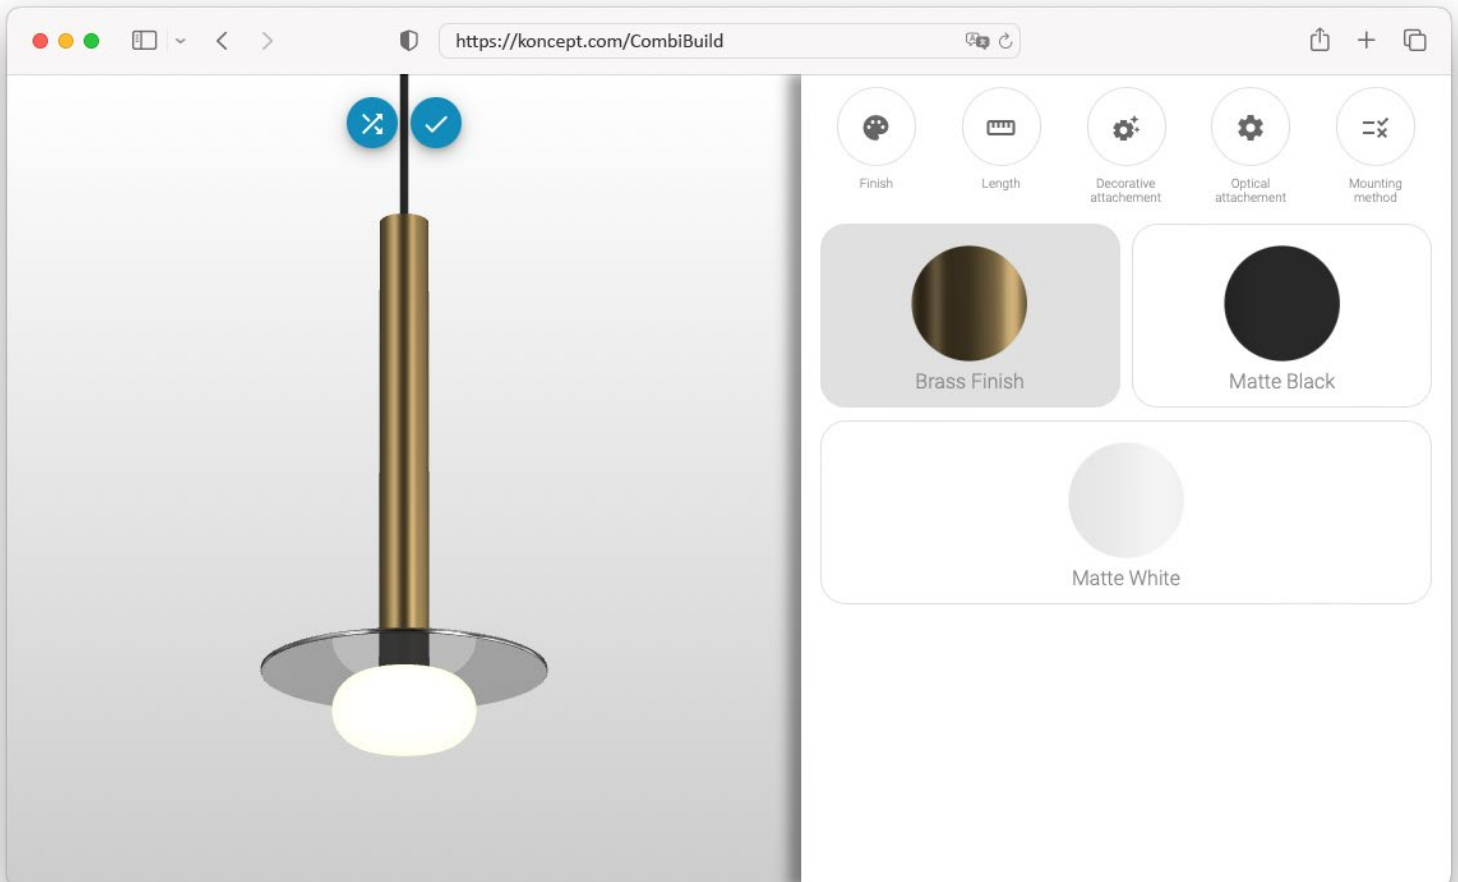

Combi	Single or multiple	Light color temperature	Length of body	Finish	Decorator / Acoustic	Optical modifier
CMP	Single (S1)	2700K (S)	6 inches (06)	Brass (BRS)	No decorator (NA)	Frosted glass ball (GLB)
	Linear 3 (L3)	3000K**	12 inches (12)	Matte Black (MTB)	Glass plate 9" Blue (GBLU9)	
	Linear 5 (L5)	3500K**	16 inches (16)	Matte White (MWT)	Glass plate 9" Tea (GTEA9)	
	Linear 7 (L7)	4000K**	24 inches (24)		Glass plate 9" Dark Grey (GDGY9)	
	Circular 3 (C3)	4500K**	36 inches (36)		Glass plate 9" Clear (GCLR9)	
	Circular 6 (C6)	5000K**	48 inches** (48) 60 inches** (60)		Metal plate 9" Brass (MBRS9) Metal plate 9" Paintable (MPTB9) Shade 12" Matte Black/Brass (SMBB12) Shade 12" Matte White (SMWT12) Acoustic Panel 20" Light Marble (ALTM20) Acoustic Panel 20" Mustard (AMST20) Acoustic Panel 20" Charcoal (ACCL20)	
Customization example: CMP - L7 - S - 12 - BRS + GTEA9 + GLB						

**non-stocked option, customization charges and additional lead time apply.

Combi app

To help you visualize your customizations, you can virtually build the Combi's on our website at <https://koncept.com/CombiBuild>. You have full access to all accessories and canopies to build the ideal look you want. There is also a randomize button to give you surprising ideas. Such virtual customization can be saved and our sales team could provide quotation based on the build.