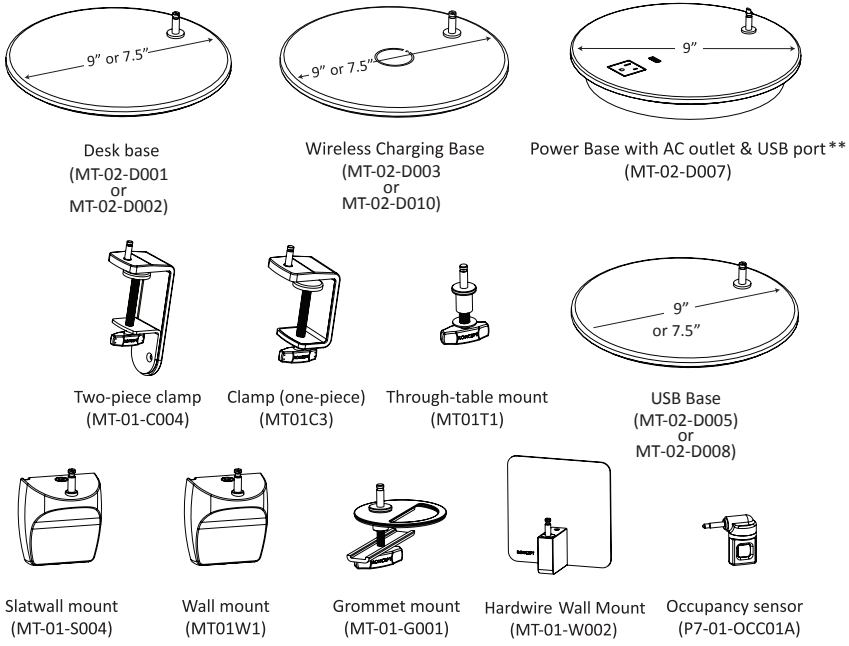

Mounting Options / Accessories*