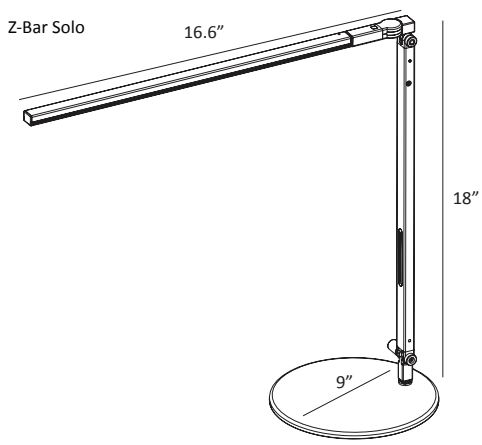

KONCEPT

Desk

Advanced Simplicity

Designer
Peter Ng

Z-Bar Solo

A nod to the original Z-Bar, Z-Bar Solo is a sleek solution to lighting your space. Z-Bar Solo and its smaller counterpart, Z-Bar Solo Mini, offer flexibility, dimming, a choice of warm or cool light temperatures, energy efficiency, multiple mounting options and more, all in a compact design.

	Z-Bar Solo	Z-Bar Solo Mini
Lumens:	400	320
Footcandles:	130	115
Lux:	1399	1238
Energy Consumption:	6 W	5 W
Rated Lifespan:	50,000 hours	
Color Temperature:	Cool (4,500 K) / Warm (3,500 K)	
Color Rendering Index (CRI) :	90	
Brightness Adjustability:	Continuous dimming (touchstrip)	
Material:	Aluminum, plastic	
Occupancy Sensor:	Sold separately	
Safety Rating:	C-UL-US Certified	
Warranty:	5 years	
Voltage:	100-240V	
Standard Finishes:	Metallic Black, Silver	

- AR
- 1000 = Z-Bar Solo
 - 1100 = Z-Bar Solo Mini
 - CD = Cool White Light
 - WD = Warm White Light
 - MBK = Metallic Black
 - SIL = Silver
 - DSK = Desk Base
 - CLP = Clamp (one-piece)
 - 2CL = Two-piece Clamp
 - SLT = Slatwall Mount
 - WAL = Wall Mount
 - GRM = Grommet Mount
 - THR = Through-table Mount
 - QCB = Wireless Charging Base
 - PWD = Power Base**
 - HWS = Hardwire Wall Mount
 - USB = USB base
- ** Z-Bar Solo only

Photometrics: Light source placed 15" away from work surface