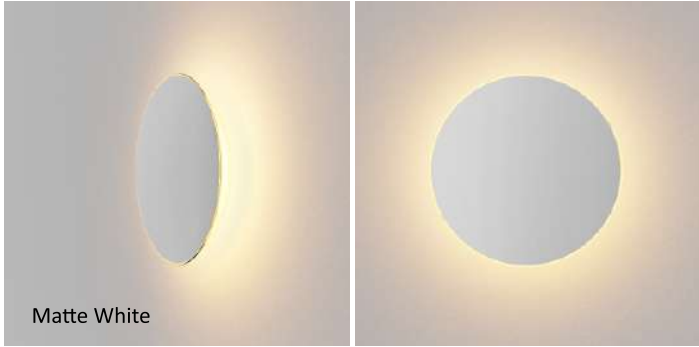

Enrich the Walls with Light

Designers
Kenneth Ng, Edmund Ng

Ramen wall sconce

Ramen is a playful circular sconce suitable for indoor or outdoor use. At either 9" or 12" in diameter, the magnetically-attached face plates are interchangeable. Users can easily customize to complement the surrounding decor, or just for the sake of an aesthetic change. A special paintable plate opens up even more opportunities for designers. Ramen's bowl-shaped body emits 360° of beautifully diffused light.

Wet-rated, Ramen is suitable for indoor or outdoor use.

Choose from eight standard finishes including felt fabric, wood veneer and metal, all available in 9" and 12" diameters.

Create your own custom finish with a paintable plate. This option opens up endless opportunities: exactly match Ramen with your wall color; choose a complementary color; or let your creativity shine by painting a pattern, portrait, seasonal design, and so on. Since a magnet is all that's needed to change out the plate, you can easily make aesthetic changes throughout the year.