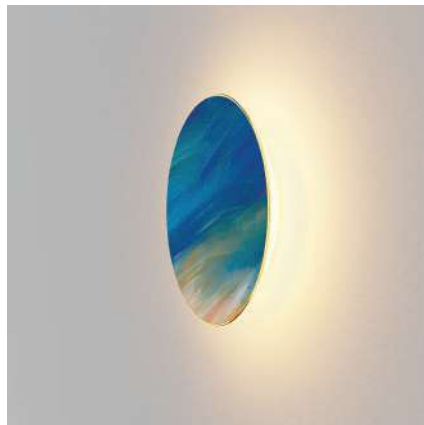

Enrich the Walls with Light

Designers
Kenneth Ng, Edmund Ng

Ramen wall sconce

Ramen is a playful circular sconce suitable for indoor or outdoor use. At either 9" or 12" in diameter, the magnetically-attached face plates are interchangeable. Users can easily customize to complement the surrounding decor, or just for the sake of an aesthetic change. A special paintable plate opens up even more opportunities for designers. Ramen's bowl-shaped body emits 360° of beautifully diffused light.

Wet-rated, Ramen is suitable for indoor or outdoor use.

Choose from eight standard finishes including felt fabric, wood veneer and metal, all available in 9" and 12" diameters.

Create your own custom finish with a paintable plate. This option opens up endless opportunities: exactly match Ramen with your wall color; choose a complementary color; or let your creativity shine by painting a pattern, portrait, seasonal design, and so on. Since a magnet is all that's needed to change out the plate, you can easily make aesthetic changes throughout the year.