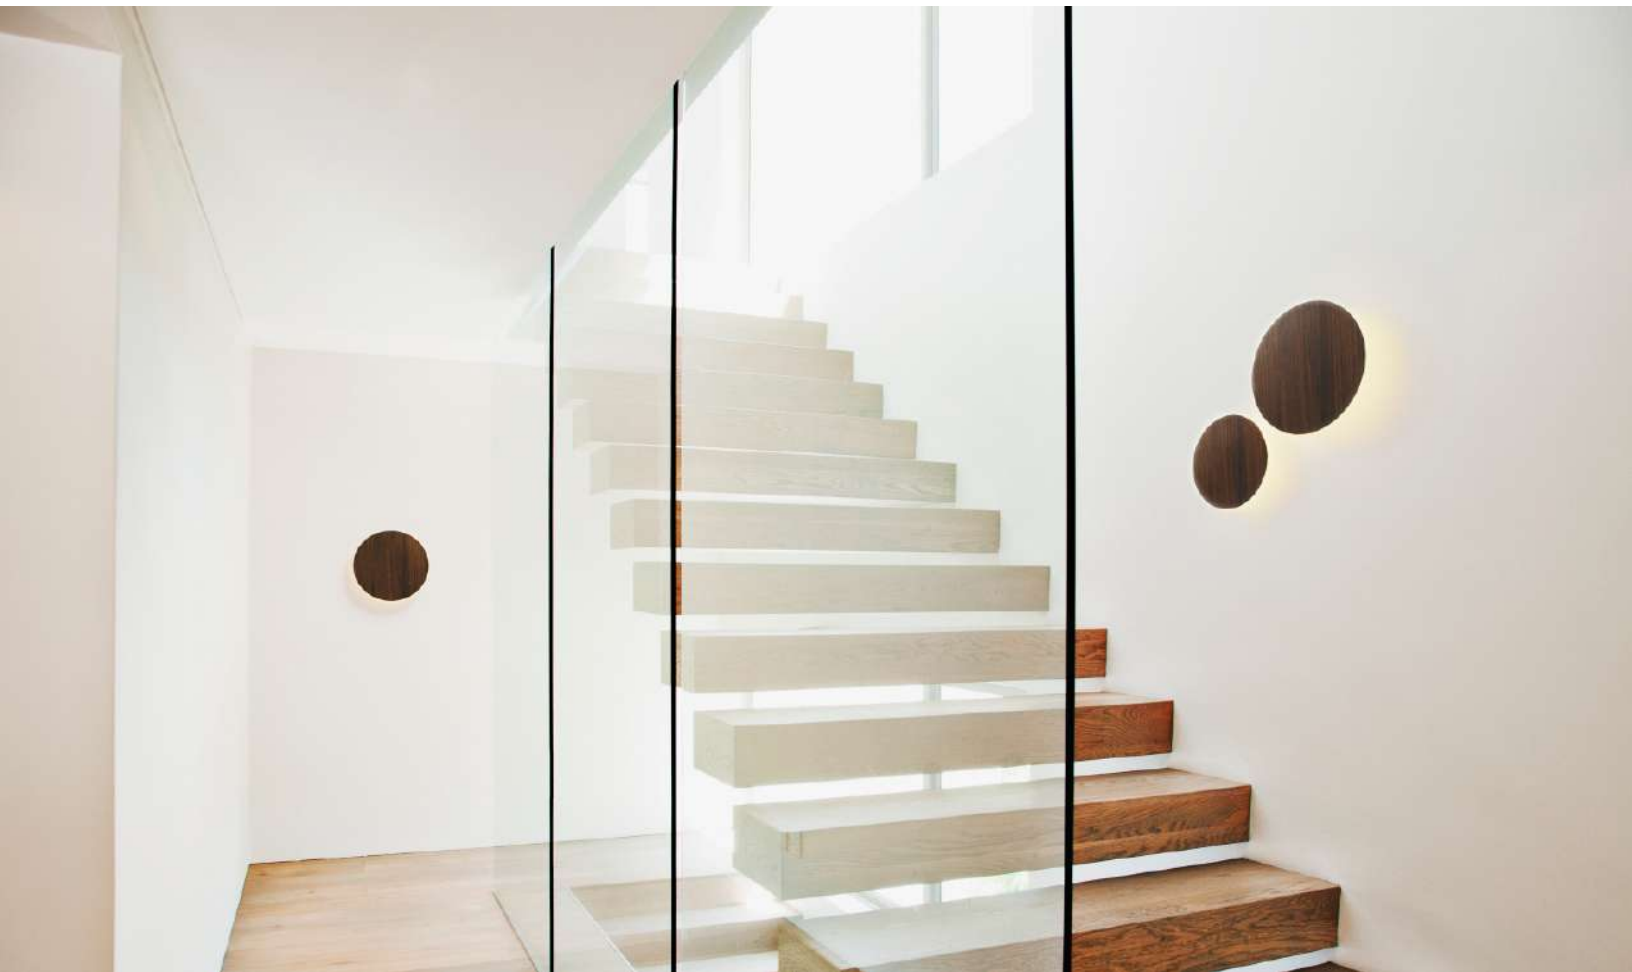

Enrich the Walls with Light

Designers
Kenneth Ng, Edmund Ng

Ramen wall sconce

Ramen is a playful circular sconce suitable for indoor or outdoor use. At either 9" or 12" in diameter, the magnetically-attached face plates are interchangeable. Users can easily customize to complement the surrounding decor, or just for the sake of an aesthetic change. A special paintable plate opens up even more opportunities for designers. Ramen's bowl-shaped body emits 360° of beautifully diffused light.

Wet-rated, Ramen is suitable for indoor or outdoor use.

Choose from eight standard finishes including felt fabric, wood veneer and metal, all available in 9" and 12" diameters.

Create your own custom finish with a paintable plate. This option opens up endless opportunities: exactly match Ramen with your wall color; choose a complementary color; or let your creativity shine by painting a pattern, portrait, seasonal design, and so on. Since a magnet is all that's needed to change out the plate, you can easily make aesthetic changes throughout the year.