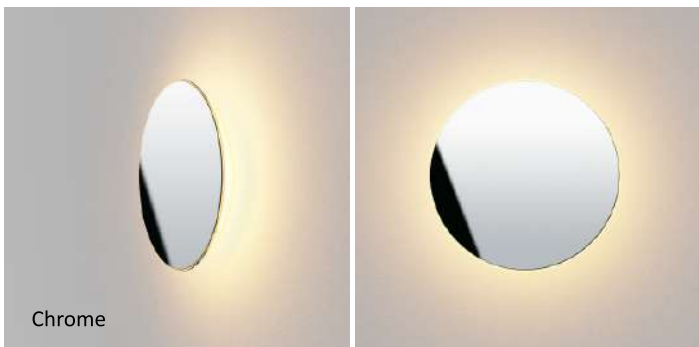

Enrich the Walls with Light

Designers
Kenneth Ng, Edmund Ng

Ramen wall sconce

Ramen is a playful circular sconce suitable for indoor or outdoor use. At either 9" or 12" in diameter, the magnetically-attached face plates are interchangeable. Users can easily customize to complement the surrounding decor, or just for the sake of an aesthetic change. A special paintable plate opens up even more opportunities for designers. Ramen's bowl-shaped body emits 360° of beautifully diffused light.

Wet-rated, Ramen is suitable for indoor or outdoor use.

Choose from eight standard finishes including felt fabric, wood veneer and metal, all available in 9" and 12" diameters.

Create your own custom finish with a paintable plate. This option opens up endless opportunities: exactly match Ramen with your wall color; choose a complementary color; or let your creativity shine by painting a pattern, portrait, seasonal design, and so on. Since a magnet is all that's needed to change out the plate, you can easily make aesthetic changes throughout the year.