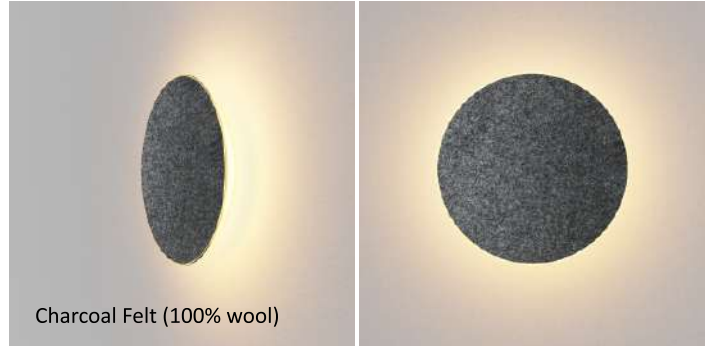

Enrich the Walls with Light

Designers
Kenneth Ng, Edmund Ng

Ramen wall sconce

Ramen is a playful circular sconce suitable for indoor or outdoor use. At either 9" or 12" in diameter, the magnetically-attached face plates are interchangeable. Users can easily customize to complement the surrounding decor, or just for the sake of an aesthetic change. A special paintable plate opens up even more opportunities for designers. Ramen's bowl-shaped body emits 360° of beautifully diffused light.

Wet-rated, Ramen is suitable for indoor or outdoor use.

Choose from eight standard finishes including felt fabric, wood veneer and metal, all available in 9" and 12" diameters.

Create your own custom finish with a paintable plate. This option opens up endless opportunities: exactly match Ramen with your wall color; choose a complementary color; or let your creativity shine by painting a pattern, portrait, seasonal design, and so on. Since a magnet is all that's needed to change out the plate, you can easily make aesthetic changes throughout the year.

Lumens:	1500
Energy Consumption:	17.5 W
Rated Lifespan:	50,000 hours
Color Temperature:	Soft Warm (3,000 K)
Color Rendering Index (CRI) :	90
Brightness Adjustability:	Compatible with ELV wall dimmers
Material:	Aluminum, plastic
Safety Rating:	C-UL-US Certified
Warranty:	5 years (1 year for hardwire driver)
Voltage:	120V
Standard Plate Finishes:	Brass, Chrome, Matte White, Matte Black, Oiled Walnut, Charcoal Felt (100% wool), White Oak, Brushed Nickel, Paintable (white)