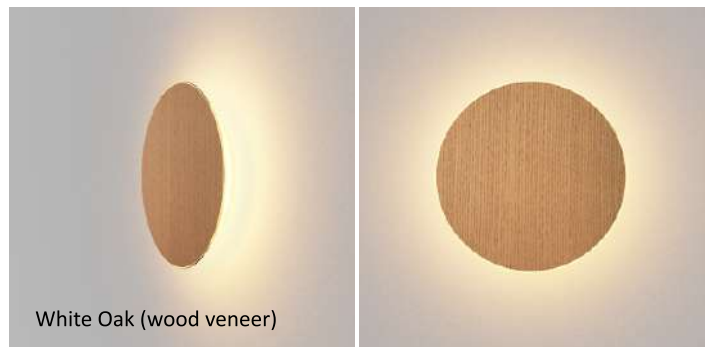

Enrich the Walls with Light

Designers
Kenneth Ng, Edmund Ng

Ramen wall sconce

Ramen is a playful circular sconce suitable for indoor or outdoor use. At either 9" or 12" in diameter, the magnetically-attached face plates are interchangeable. Users can easily customize to complement the surrounding decor, or just for the sake of an aesthetic change. A special paintable plate opens up even more opportunities for designers. Ramen's bowl-shaped body emits 360° of beautifully diffused light.

Wet-rated, Ramen is suitable for indoor or outdoor use.

Choose from eight standard finishes including felt fabric, wood veneer and metal, all available in 9" and 12" diameters.

Create your own custom finish with a paintable plate. This option opens up endless opportunities: exactly match Ramen with your wall color; choose a complementary color; or let your creativity shine by painting a pattern, portrait, seasonal design, and so on. Since a magnet is all that's needed to change out the plate, you can easily make aesthetic changes throughout the year.