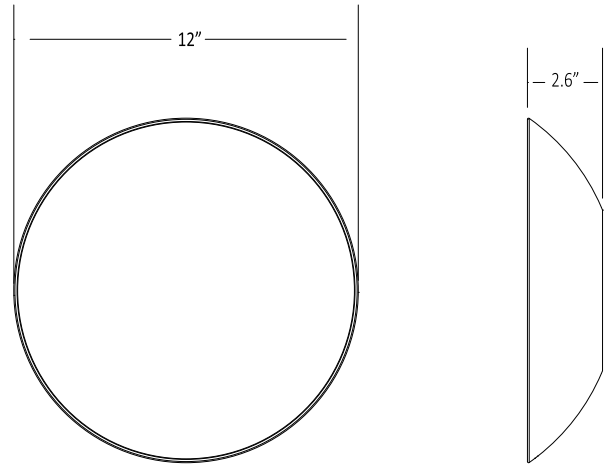

Enrich the Walls with Light

Designers
Kenneth Ng, Edmund Ng

Ramen wall sconce

Ramen is a playful circular sconce suitable for indoor or outdoor use. At either 9" or 12" in diameter, the magnetically-attached face plates are interchangeable. Users can easily customize to complement the surrounding decor, or just for the sake of an aesthetic change. A special paintable plate opens up even more opportunities for designers. Ramen's bowl-shaped body emits 360° of beautifully diffused light.

Wet-rated, Ramen is suitable for indoor or outdoor use.

Choose from eight standard finishes including felt fabric, wood veneer and metal, all available in 9" and 12" diameters.

Create your own custom finish with a paintable plate. This option opens up endless opportunities: exactly match Ramen with your wall color; choose a complementary color; or let your creativity shine by painting a pattern, portrait, seasonal design, and so on. Since a magnet is all that's needed to change out the plate, you can easily make aesthetic changes throughout the year.

RMW - - SW - - HW

- 09 = 9" diameter
- 12 = 12" diameter
- BRS = Brass
- CRM = Chrome
- MWT = Matte White
- MTB = Matte Black
- OWT = Oiled Walnut
- CCF = Charcoal Felt
- WOK = White Oak
- BNI = Brushed Nickel
- PTB = Paintable