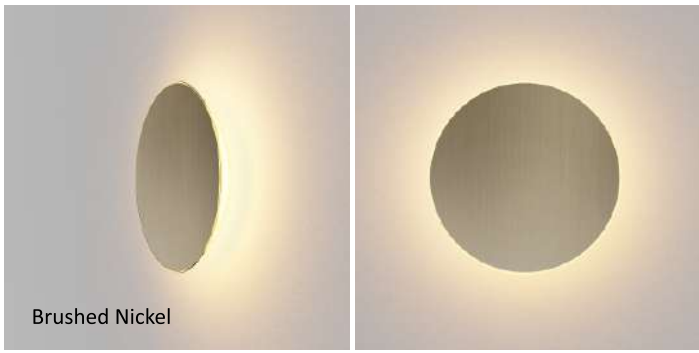

Enrich the Walls with Light

Designers
Kenneth Ng, Edmund Ng

Ramen wall sconce

Ramen is a playful circular sconce suitable for indoor or outdoor use. At either 9" or 12" in diameter, the magnetically-attached face plates are interchangeable. Users can easily customize to complement the surrounding decor, or just for the sake of an aesthetic change. A special paintable plate opens up even more opportunities for designers. Ramen's bowl-shaped body emits 360° of beautifully diffused light.

Wet-rated, Ramen is suitable for indoor or outdoor use.

Choose from eight standard finishes including felt fabric, wood veneer and metal, all available in 9" and 12" diameters.

Create your own custom finish with a paintable plate. This option opens up endless opportunities: exactly match Ramen with your wall color; choose a complementary color; or let your creativity shine by painting a pattern, portrait, seasonal design, and so on. Since a magnet is all that's needed to change out the plate, you can easily make aesthetic changes throughout the year.

Lumens:	1500
Energy Consumption:	17.5 W
Rated Lifespan:	50,000 hours
Color Temperature:	Soft Warm (3,000 K)
Color Rendering Index (CRI) :	90
Brightness Adjustability:	Compatible with ELV wall dimmers
Material:	Aluminum, plastic
Safety Rating:	C-UL-US Certified
Warranty:	5 years (1 year for hardwire driver)
Voltage:	120V
Standard Plate Finishes:	Brass, Chrome, Matte White, Matte Black, Oiled Walnut, Charcoal Felt (100% wool), White Oak, Brushed Nickel, Paintable (white)