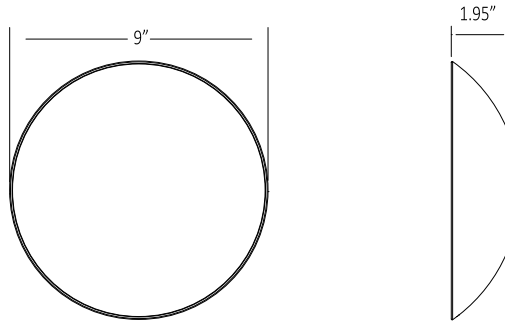

Enrich the Walls with Light

Designers
Kenneth Ng, Edmund Ng

Ramen wall sconce

Ramen is a playful circular sconce suitable for indoor or outdoor use. At either 9" or 12" in diameter, the magnetically-attached face plates are interchangeable. Users can easily customize to complement the surrounding decor, or just for the sake of an aesthetic change. A special paintable plate opens up even more opportunities for designers. Ramen's bowl-shaped body emits 360° of beautifully diffused light.

Wet-rated, Ramen is suitable for indoor or outdoor use.

Choose from eight standard finishes including felt fabric, wood veneer and metal, all available in 9" and 12" diameters.

Create your own custom finish with a paintable plate. This option opens up endless opportunities: exactly match Ramen with your wall color; choose a complementary color; or let your creativity shine by painting a pattern, portrait, seasonal design, and so on. Since a magnet is all that's needed to change out the plate, you can easily make aesthetic changes throughout the year.

RMW - - SW - - HW

- 09 = 9" diameter
- 12 = 12" diameter
- BRS = Brass
- CRM = Chrome
- MWT = Matte White
- MTB = Matte Black
- OWT = Oiled Walnut
- CCF = Charcoal Felt
- WOK = White Oak
- BNI = Brushed Nickel
- PTB = Paintable