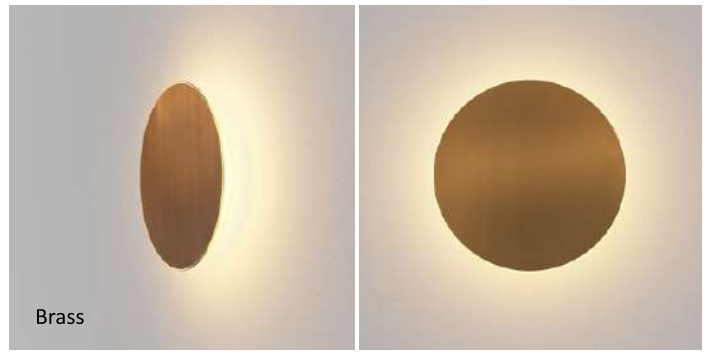

Enrich the Walls with Light

Designers
Kenneth Ng, Edmund Ng

Ramen wall sconce

Ramen is a playful circular sconce suitable for indoor or outdoor use. At either 9" or 12" in diameter, the magnetically-attached face plates are interchangeable. Users can easily customize to complement the surrounding decor, or just for the sake of an aesthetic change. A special paintable plate opens up even more opportunities for designers. Ramen's bowl-shaped body emits 360° of beautifully diffused light.

Wet-rated, Ramen is suitable for indoor or outdoor use.

Choose from eight standard finishes including felt fabric, wood veneer and metal, all available in 9" and 12" diameters.

Create your own custom finish with a paintable plate. This option opens up endless opportunities: exactly match Ramen with your wall color; choose a complementary color; or let your creativity shine by painting a pattern, portrait, seasonal design, and so on. Since a magnet is all that's needed to change out the plate, you can easily make aesthetic changes throughout the year.

Lumens:	1500
Energy Consumption:	17.5 W
Rated Lifespan:	50,000 hours
Color Temperature:	Soft Warm (3,000 K)
Color Rendering Index (CRI) :	90
Brightness Adjustability:	Compatible with ELV wall dimmers
Material:	Aluminum, plastic
Safety Rating:	C-UL-US Certified
Warranty:	5 years (1 year for hardwire driver)
Voltage:	120V
Standard Plate Finishes:	Brass, Chrome, Matte White, Matte Black, Oiled Walnut, Charcoal Felt (100% wool), White Oak, Brushed Nickel, Paintable (white)