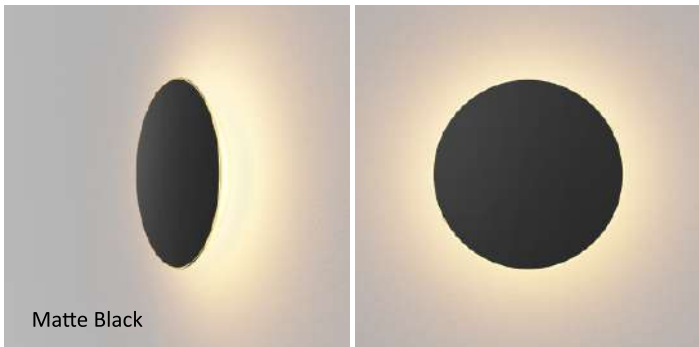

Enrich the Walls with Light

Designers
Kenneth Ng, Edmund Ng

Ramen wall sconce

Ramen is a playful circular sconce suitable for indoor or outdoor use. At either 9" or 12" in diameter, the magnetically-attached face plates are interchangeable. Users can easily customize to complement the surrounding decor, or just for the sake of an aesthetic change. A special paintable plate opens up even more opportunities for designers. Ramen's bowl-shaped body emits 360° of beautifully diffused light.

Wet-rated, Ramen is suitable for indoor or outdoor use.

Choose from eight standard finishes including felt fabric, wood veneer and metal, all available in 9" and 12" diameters.

Create your own custom finish with a paintable plate. This option opens up endless opportunities: exactly match Ramen with your wall color; choose a complementary color; or let your creativity shine by painting a pattern, portrait, seasonal design, and so on. Since a magnet is all that's needed to change out the plate, you can easily make aesthetic changes throughout the year.