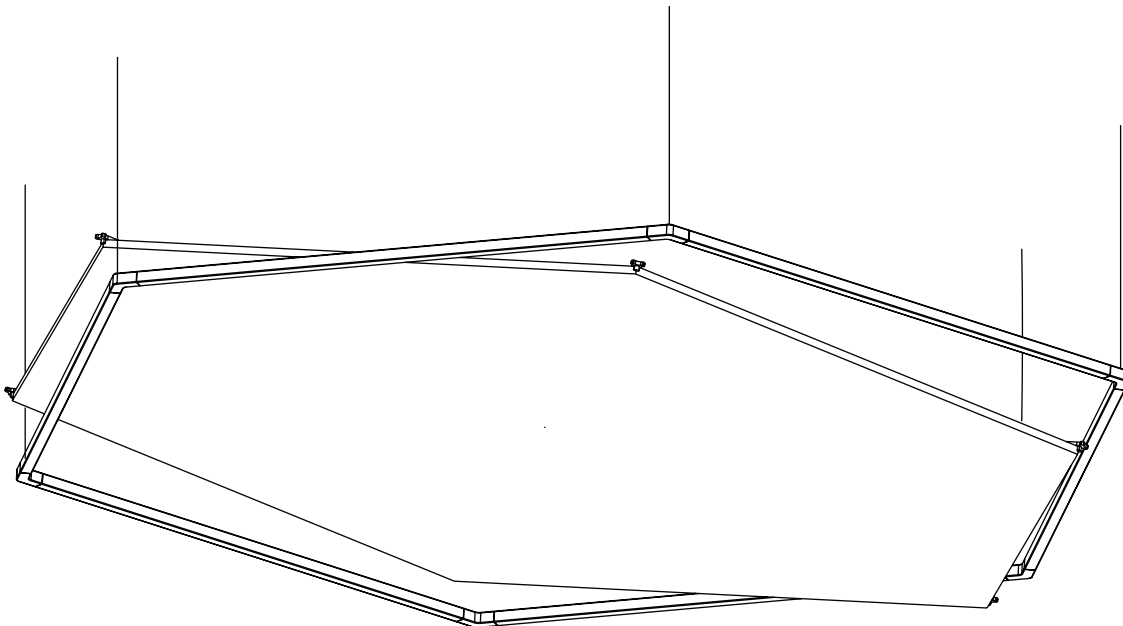

Acoustic Solutions

Horizontal Acoustic Panels

How to specify

1. Choose an option from each column and enter into the appropriate fields at the bottom.
2. Submit this "SKU" to sales@koncept.com, along with any questions.

	Light Bar Length (in)	ZBP model	Finish	
P4-ZBP	16	Honeycomb (H)	Black Shadow (BLS)	Light Marble (LTM)
	24	Square (S)	Berry Red (BYR)	Mustard (MST)
	36*	Triangle (T)	Charcoal (CCL)	Twilight Blue (TLB)
	48**	Rectangle (R)	Concrete (CON)	Tangerine (TNG)
		Rise Square (RS)	Leaf Green (LGN)	White Sand (WTS)

Order example: P4-ZBP - 24 - T - TLB

*size unavailable for Honeycomb and Rise Square
**size unavailable for Square and Honeycomb

	Light Bar Length (in)	ZBP model	Finish	
P4-ZBP	38	Rise Rectangle (RR)	Black Shadow (BLS)	Light Marble (LTM)
	54		Berry Red (BYR)	Mustard (MST)
			Charcoal (CCL)	Twilight Blue (TLB)
			Concrete (CON)	Tangerine (TNG)
			Leaf Green (LGN)	White Sand (WTS)

Order example: P4-ZBP - 54 - RR - WTS

On GSA schedule