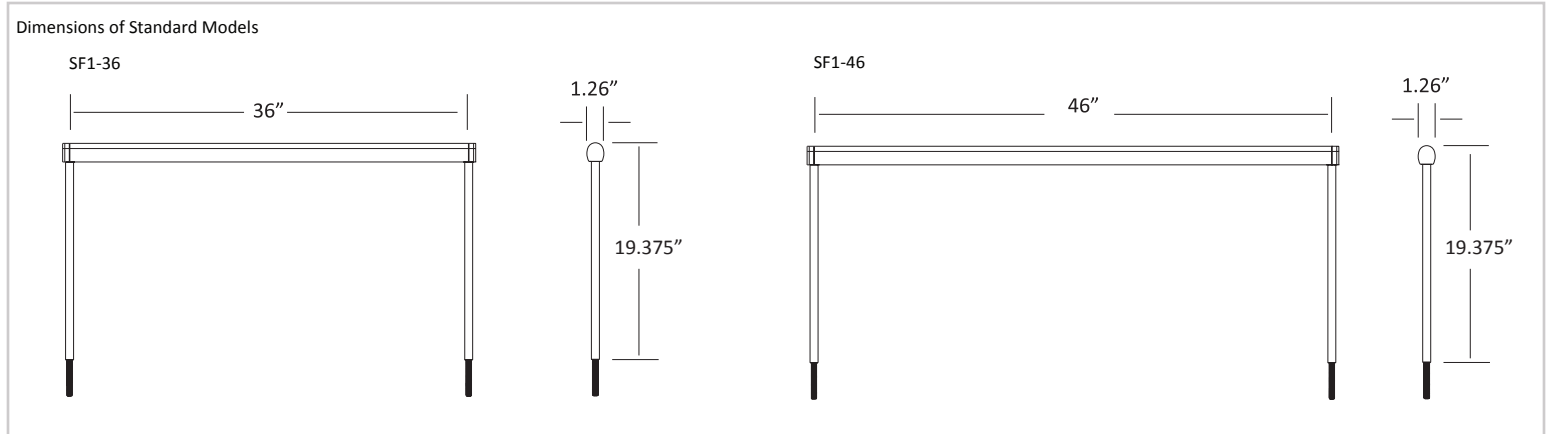

Sobro Options

Additional lead time/charges may be applied to non-stocked options

Sobro	Light Bar Length (in)	Additional Light Bar	Height	Light Temperature (K)	Finish	Mount	Power/Dimmer Control
SF1	26	+ length	19*	2,700	Silver* (SIL)	Through-table* (THR)	No Control Unit* (NCU)
	31	if a second light bar (36") is needed, write "+36". If a third light bar (36") is needed, put another "+36" and so on**.	Enter the desired height in inches of the standing bar from above the mount, eg. "21".	3,000	Metallic Black* (MBK)	Desk Clamp* (2CF)	Occupancy Sensor / Dimmer Control* (ODC)
	36*			3,500*	White (WHT)		
	46*			4,000	Matte Black (MTB)		
	51			4,500	Matte White (MWT)		
	56	If no additional light bar is needed, skip this step.		5,000			
	61						
	66						
SF1							

Order example: SF1 - 26 + 26 - 19 - 4500 - MTB - 2CF - ODC

*standard stocked option

**for info on maximum connected units, contact sales@koncept.com