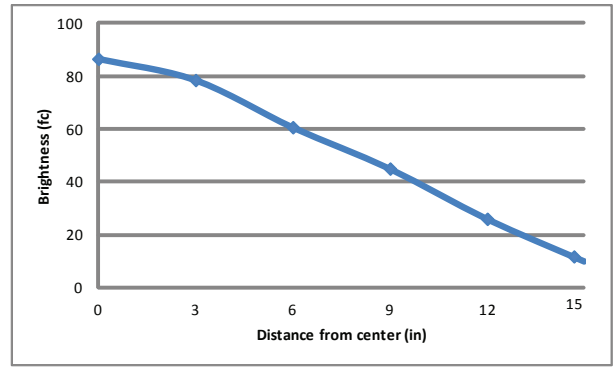

Lumens: 175 per ft
Energy Consumption: 3.6 W per ft
Footcandles: 87
Lux: 936
Rated Lifespan: 50,000 hours
Color Rendering Index (CRI) : 90
Brightness Adjustability: Continuous dimming*
Material: Aluminum, plastic
Occupancy Sensor: Available separately
Safety Rating: C-UL-US Certified
Warranty: 5 years
Voltage: 100-240 V

*Occupancy sensor with dimmer control available separately

Photometrics: SF1-36 light source placed 18" away from work surface