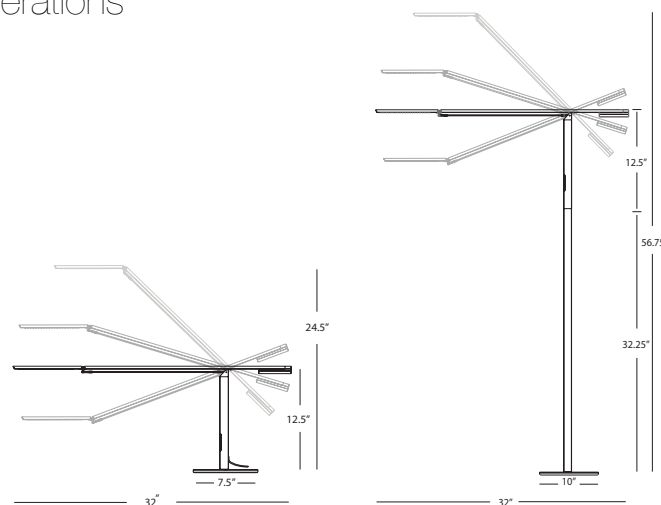

Details

- 6 W
- 360 lumens
- 50,000 hours lifespan
- Cool models: 4,500 K
- Warm models: 3,500 K
- Continuous dimming
- 10' cord
- Black, Silver, Orange, Chrome
- Available as a desk or floor lamp

KONCEPT

Koncept
429 E. Huntington Drive, Monrovia, CA 91016
T 323.261.8999
F 323.261.8998
sales@koncept.com

koncept.com/Equo