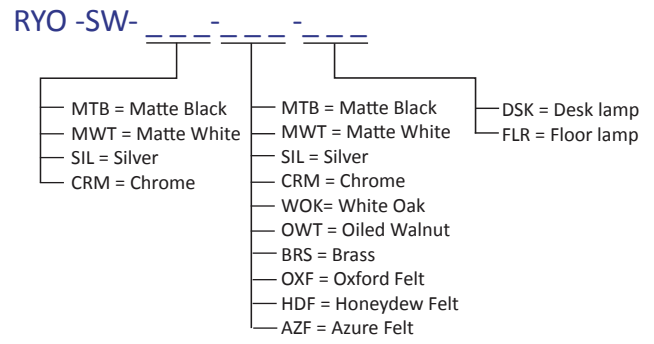

KONCEPT

Practicality Meets Elegance

Royyo

Designers
Kenneth Ng, Edmund Ng

Red Dot Design Award 2018
Spark Award 2018

Desk

Floor

Royyo adds an elegant flair to any space with its minimal wiring and pleasingly modern design. Its unique silhouette houses complex inner technology for a marriage of form and functionality. Interchangeable base plate options –available in ten metallic, matte, wood veneer or felt finishes–allow users to customize the lamp bases at ease. Royyo Desk Lamp's embedded USB port allows users to charge any USB-compatible device. Achieve unity in design by featuring both desk and floor lamps in your home.

Lumens:	Royyo Floor	Royyo Desk
Footcandles:	780	780
Lux:	153	153
Energy Consumption:	1646	1646
Rated Lifespan:	11 W	11 W
Color Temperature:	50,000 hours	
Color Rendering Index (CRI) :	Soft Warm (3,000 K)	
Brightness Adjustability:	90	
Material:	Continuous dimming	
USB port:	Aluminum, plastic	
Safety Rating:	Built-in, 1A (Royyo Desk only)	
Warranty:	C-UL-US Certified	
Voltage:	5 years (1 year for hardwire driver in Royyo Pendant)	
Standard Finishes (body):	120V	
Standard Finishes (desk/floor base plates):	Matte Black, Matte White, Silver, Chrome	Matte Black, Matte White, Silver, Chrome, White Oak, Oiled Walnut, Brass, Oxford Felt, Honeydew Felt, Azure Felt