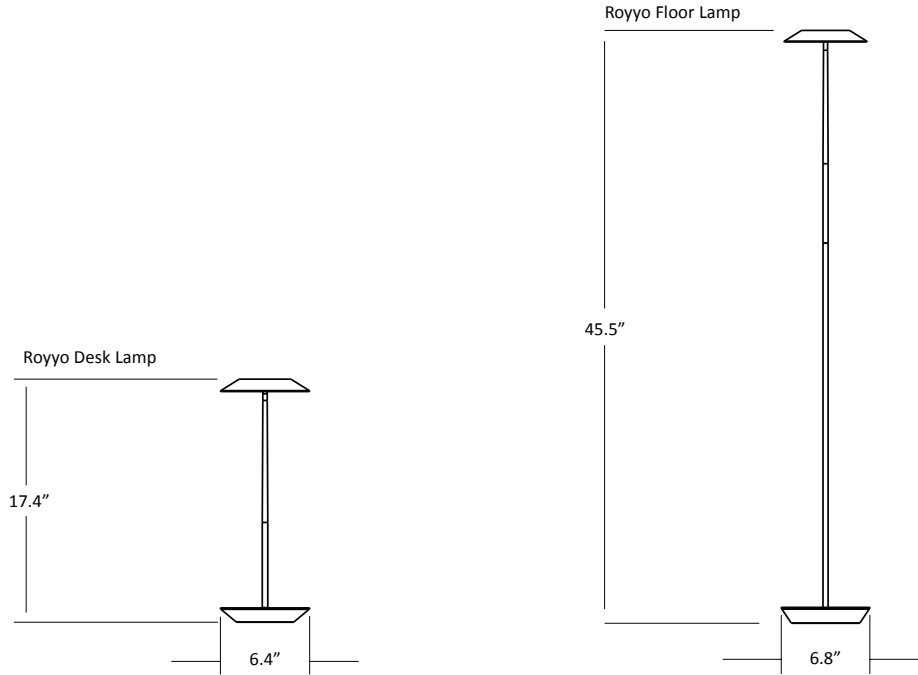

KONCEPT

Practicality Meets Elegance

Royyo

Designers
Kenneth Ng, Edmund Ng

Red Dot Design Award 2018
Spark Award 2018

Desk

Floor

Royyo adds an elegant flair to any space with its minimal wiring and pleasingly modern design. Its unique silhouette houses complex inner technology for a marriage of form and functionality. Interchangeable base plate options –available in ten metallic, matte, wood veneer or felt finishes–allow users to customize the lamp bases at ease. Royyo Desk Lamp's embedded USB port allows users to charge any USB-compatible device. Achieve unity in design by featuring both desk and floor lamps in your home.

Lumens:	Royyo Floor	Royyo Desk
Footcandles:	780	780
Lux:	153	153
Energy Consumption:	1646	1646
Rated Lifespan:	11 W	11 W
Color Temperature:	50,000 hours	
Color Rendering Index (CRI) :	Soft Warm (3,000 K)	
Brightness Adjustability:	90	
Material:	Continuous dimming	
USB port:	Aluminum, plastic	
Safety Rating:	Built-in, 1A (Royyo Desk only)	
Warranty:	C-UL-US Certified	
Voltage:	5 years (1 year for hardwire driver in Royyo Pendant)	
Standard Finishes (body):	120V	
Standard Finishes (desk/floor base plates):	Matte Black, Matte White, Silver, Chrome	Matte Black, Matte White, Silver, Chrome, White Oak, Oiled Walnut, Brass, Oxford Felt, Honeydew Felt, Azure Felt

Photometrics for desk/floor lamps: Light source placed 15" away from work surface