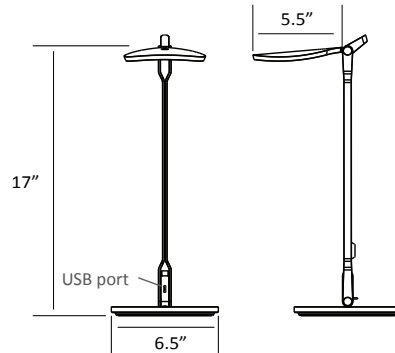

Lumens:	500
Footcandles:	117
Lux:	1259
Energy Consumption:	5.8 W
Rated Lifespan:	50,000 hours
Color Temperature:	Warm (3,500 K)
Color Rendering Index (CRI) :	82
Brightness Adjustability:	Continuous dimming
Material:	Aluminum, plastic
USB port:	Built-in; 1A (Splitty, Splitty Reach, Splitty Floor) / 2A (Splitty Pro, Splitty Reach Pro)
Occupancy Sensor:	Built-in (Splitty Pro, Splitty Reach Pro only)
Safety Rating:	C-UL-US Certified
Voltage:	120V
Standard Finishes:	Silver, Matte Black, Matte Grey*, Matte White*, Matte Pacific Blue*, Matte Leaf Green*, Matte Orange*

SPY - W - - - -

1. SIL = Silver
   - MTB = Matte Black
   - MGY = Matte Grey*
   - MPB = Matte Pacific Blue*
   - MLG = Matte Leaf Green*
   - MWT = Matte White*
   - MOR = Matte Orange*
3. USB = Splitty
   - PRO = Splitty Pro
   - RCH = Splitty Reach
   - RCP = Splitty Reach Pro
5. DSK = Standard desk base
   - FLR = Standard floor version**
   - CLP = Clamp
   - 2CL = Two-piece clamp
   - SLT = Slatwall mount
   - WAL = Wall mount
   - THR = Through table mount
   - GRM = Grommet mount
   - HWS = Hardwired wall mount
   - QCB = Wireless Charging Base

*Finish not available for Splitty Pro or Splitty Reach Pro
**Splitty Pro, Splitty Reach or Splitty Reach Pro not available as a floor lamp

Splitty Floor Lamp

Splitty/Splitty Pro Desk Lamps

Mounting Options for all Splitty series desk lamps***

***Limited finishes available on mounting options.
Visit koncept.com/splitty for more information.

Splitty Reach/Splitty Reach Pro Desk Lamps

Photometrics: Light source placed 15" away from work surface

LEED Information

Integrative Process