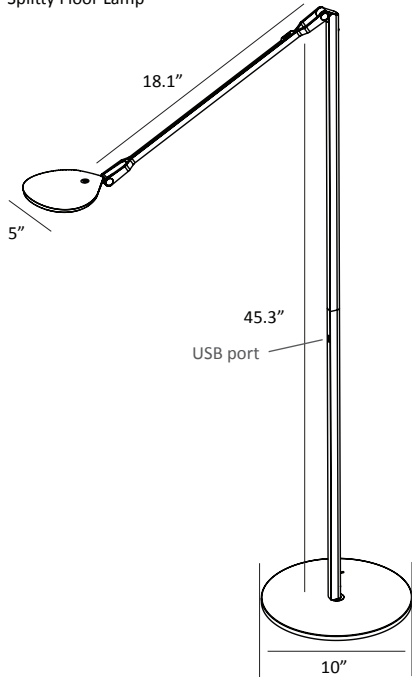

Lumens:	500
Footcandles:	117
Lux:	1259
Energy Consumption:	5.8 W
Rated Lifespan:	50,000 hours
Color Temperature:	Warm (3,500 K)
Color Rendering Index (CRI) :	82
Brightness Adjustability:	Continuous dimming
Material:	Aluminum, plastic
USB port:	Built-in; 1A (Splitty, Splitty Reach, Splitty Floor) / 2A (Splitty Pro, Splitty Reach Pro)
Occupancy Sensor:	Built-in (Splitty Pro, Splitty Reach Pro only)
Safety Rating:	C-UL-US Certified
Voltage:	120V
Standard Finishes:	Silver, Matte Black, Matte Grey*, Matte White*, Matte Pacific Blue*, Matte Leaf Green*, Matte Orange*

SPY - W - - - -

1. SIL = Silver
   - MTB = Matte Black
   - MGY = Matte Grey*
   - MPB = Matte Pacific Blue*
   - MLG = Matte Leaf Green*
   - MWT = Matte White*
   - MOR = Matte Orange*
3. USB = Splitty
   - PRO = Splitty Pro
   - RCH = Splitty Reach
   - RCP = Splitty Reach Pro
5. DSK = Standard desk base
   - FLR = Standard floor version**
   - CLP = Clamp
   - 2CL = Two-piece clamp
   - SLT = Slatwall mount
   - WAL = Wall mount
   - THR = Through table mount
   - GRM = Grommet mount
   - HWS = Hardwired wall mount
   - QCB = Wireless Charging Base

*Finish not available for Splitty Pro or Splitty Reach Pro
**Splitty Pro, Splitty Reach or Splitty Reach Pro not available as a floor lamp

Splitty Floor Lamp

Splitty/Splitty Pro Desk Lamps