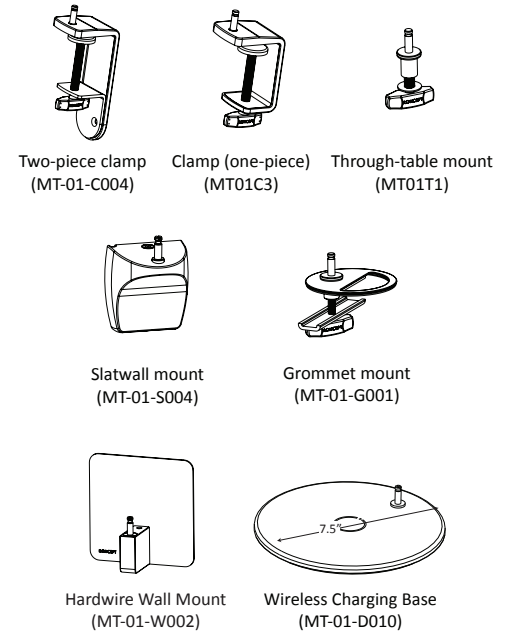

SPY - W - - - -

- SIL = Silver
 - MTB = Matte Black
 - MGY = Matte Grey*
 - MPB = Matte Pacific Blue*
 - MLG = Matte Leaf Green*
 - MWT = Matte White*
 - MOR = Matte Orange*
-
- USB = Splitty
 - PRO = Splitty Pro
 - RCH = Splitty Reach
 - RCP = Splitty Reach Pro
-
- DSK = Standard desk base
 - FLR = Standard floor version**
 - CLP = Clamp
 - 2CL = Two-piece clamp
 - SLT = Slatwall mount
 - WAL = Wall mount
 - THR = Through table mount
 - GRM = Grommet mount
 - HWS = Hardwired wall mount
 - QCB = Wireless Charging Base

*Finish not available for Splitty Pro or Splitty Reach Pro
 **Splitty Pro, Splitty Reach or Splitty Reach Pro not available as a floor lamp

Splitty Floor Lamp

Splitty/Splitty Pro Desk Lamps

Mounting Options for all Splitty series desk lamps***

***Limited finishes available on mounting options.
 Visit koncept.com/splitty for more information.

Splitty Reach/Splitty Reach Pro Desk Lamps

Photometrics: Light source placed 15" away from work surface