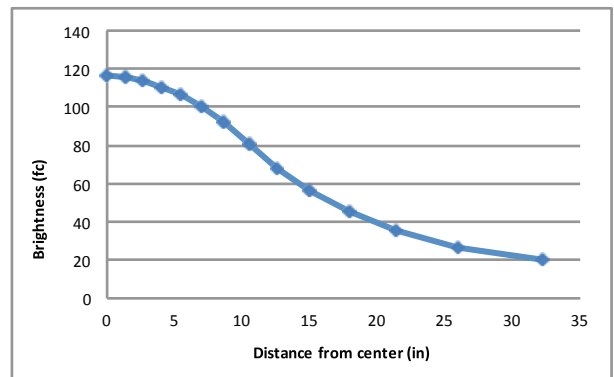

***Limited finishes available on mounting options.
 Visit koncept.com/splitty for more information.

Splitty Reach/Splitty Reach Pro Desk Lamps

Photometrics: Light source placed 15" away from work surface