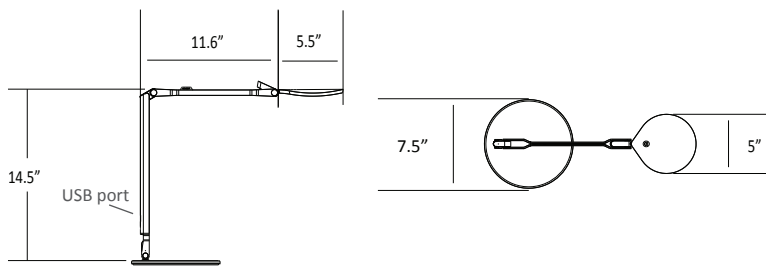

*Finish not available for Splitty Pro or Splitty Reach Pro
 **Splitty Pro, Splitty Reach or Splitty Reach Pro not available as a floor lamp

Splitty Floor Lamp

Splitty/Splitty Pro Desk Lamps

Mounting Options for all Splitty series desk lamps***

***Limited finishes available on mounting options.
 Visit koncept.com/splitty for more information.

Splitty Reach/Splitty Reach Pro Desk Lamps

Photometrics: Light source placed 15" away from work surface