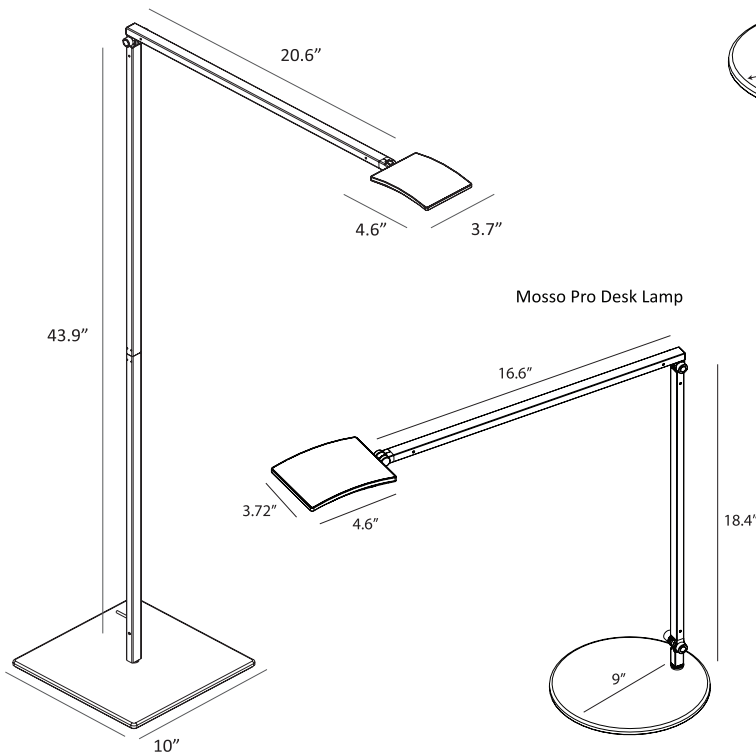

Desk Lamp Mounting Options*

Lumens: 540
Footcandles: 103
Lux: 1108
Energy Consumption: 5.5 W
Rated Lifespan: 50,000 hours
Color Temperature: Variable from 2,700 to 5,000 K
Color Rendering Index (CRI) : Mosso Pro Desk: 90 / Mosso Pro Floor: 83
Brightness Adjustability: Continuous dimming
Material: Aluminum, plastic
USB port: Built-in (on Mosso Pro Floor and Mosso Pro Desk with standard base), 1A
Occupancy Sensor: Built-in
Safety Rating: C-UL-US Certified
Warranty: 5 years
Voltage: 100-240 V
Standard Finishes: Metallic Black, Silver, White

AR2001- - - - -

- MBK = Metallic Black
- SIL = Silver
- WHT = White
- USB = USB Desk Base
- QCB = Wireless Charging Base
- PWD = Power Base
- CLP = One-piece Desk Clamp
- 2CL = Two-piece Desk Clamp
- THR = Through-table Mount
- HWS = Hardwire Wall Mount
- SLT = Slatwall Mount
- WAL = Wall Mount
- GRM = Grommet Mount
- FLR = Floor Lamp

Mosso Pro Floor Lamp