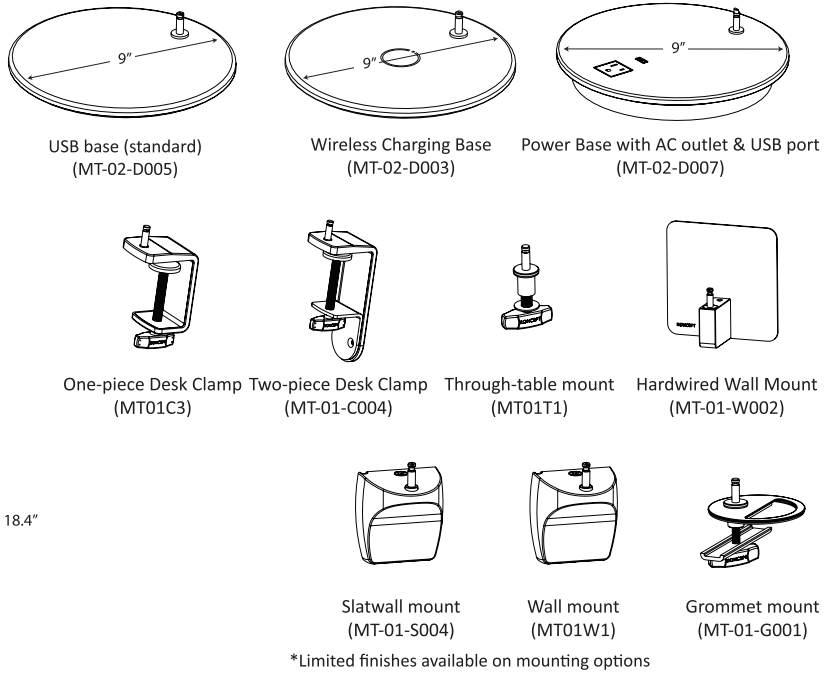

Desk Lamp Mounting Options*