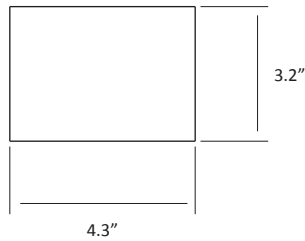

Lumens:	Mr. n: 250 / Mr. n tall: 600
Footcandles:	n/a
Lux:	n/a
Energy Consumption:	Mr. n: 5 W / Mr. n tall: 13.5 W
Rated Lifespan	50,000 hours
Color Temperature:	2,700 K
Color Rendering Index (CRI) :	90
Brightness Adjustability:	Continuous dimming (press & hold Konzept logo)
Material:	Aluminum, plastic
USB port:	Mr. n Tall: Built-in
Safety Rating:	C-UL-US Certified
Warranty:	5 years
Voltage:	100-240 V
Cord:	Silver, 10'
Standard Finishes:	Mr. n: Silver, Black / Mr. n tall: Silver

NL1-S- -DSK

— MBK = Metallic Black  
— SIL = Silver

NL2 - S - SIL - DSK

Mr n

Mr n tall

Top view

Side view