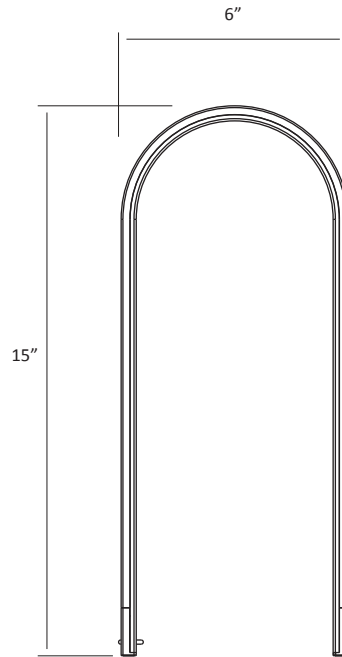

Lumens:	Mr. n: 250 / Mr. n tall: 600
Footcandles:	n/a
Lux:	n/a
Energy Consumption:	Mr. n: 5 W / Mr. n tall: 13.5 W
Rated Lifespan	50,000 hours
Color Temperature:	2,700 K
Color Rendering Index (CRI) :	90
Brightness Adjustability:	Continuous dimming (press & hold Konzept logo)
Material:	Aluminum, plastic
USB port:	Mr. n Tall: Built-in
Safety Rating:	C-UL-US Certified
Warranty:	5 years
Voltage:	100-240 V
Cord:	Silver, 10'
Standard Finishes:	Mr. n: Silver, Black / Mr. n tall: Silver

NL1-S- -DSK

— MBK = Metallic Black  
— SIL = Silver

NL2 - S - SIL - DSK

Mr n

Mr n tall

Top view

Side view