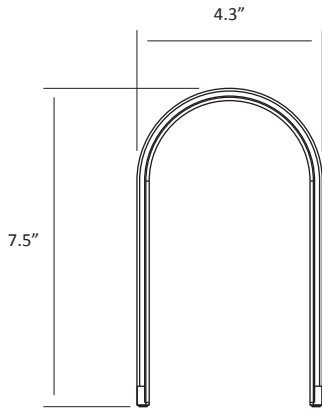

Lumens:	Mr. n: 250 / Mr. n tall: 600
Footcandles:	n/a
Lux:	n/a
Energy Consumption:	Mr. n: 5 W / Mr. n tall: 13.5 W
Rated Lifespan	50,000 hours
Color Temperature:	2,700 K
Color Rendering Index (CRI) :	90
Brightness Adjustability:	Continuous dimming (press & hold Konzept logo)
Material:	Aluminum, plastic
USB port:	Mr. n Tall: Built-in
Safety Rating:	C-UL-US Certified
Warranty:	5 years
Voltage:	100-240 V
Cord:	Silver, 10'
Standard Finishes:	Mr. n: Silver, Black / Mr. n tall: Silver

NL1-S- -DSK

— MBK = Metallic Black
— SIL = Silver

NL2 - S - SIL - DSK

Mr n