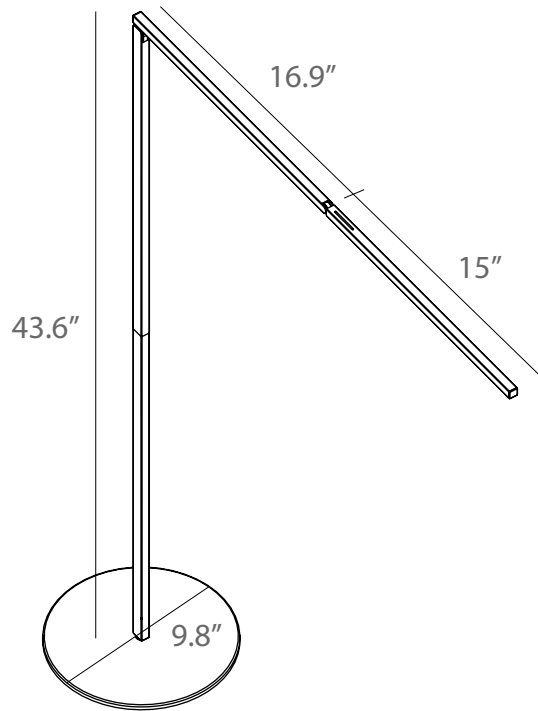

Floor

Streamlined Flexibility

Z-Bar floor lamp

Z-Bar Gen 4 Floor Lamp's design features greater energy efficiency, brighter light and improved optics than previous Z-Bar generation. The joint mechanisms are now flush to the slim body, making for a cleaner profile and allowing for even greater articulation. Z-Bar Floor maintains its beloved characteristics, such as diffused and dimmable light, and the iconic three-bar design. It allows users to choose and adjust their color temperatures (from 2,700-5,000 K) to coincide with their circadian rhythms. It also comes with an occupancy sensor to turn the lamp on/off automatically to further save energy.

TIME Magazine's Best Inventions of the Year 2007*

*Awards won with previous Z-bar generations

Technical Information

	Z-Bar Floor
Occupancy Sensor:	Built-in
USB-C port:	N/A
Color Temperature:	2,700K (S) - 5000K (D)
Lumens:	816 (S) / 971 (D)
Footcandles @ 15":	206
Energy Consumption:	10.1 W
Standard Finishes:	Matte Black, Silver, Matte White, Brush Nickel
L-90 Rated Lifespan:	60,000 hours
Color Rendering Index:	90+
Brightness Adjustability:	Continuous dimming (touchstrip)
Material:	Aluminum, plastic
Safety Rating:	C-UL-US Certified
Warranty:	5 years (U.S. & Canada). <i>For international regions, consult local distributor.</i>
Voltage:	100-240V

Z-Bar Floor

Dimensions

LEED Information

Integrative Process

To support high-performance, cost-effective project outcomes through an early analysis of the interrelationships among systems.

Koncept's LED desktop and task lighting provides finer control over lighting levels in occupied spaces. With personal lighting in place, elimination or downsizing of building lighting systems is possible.