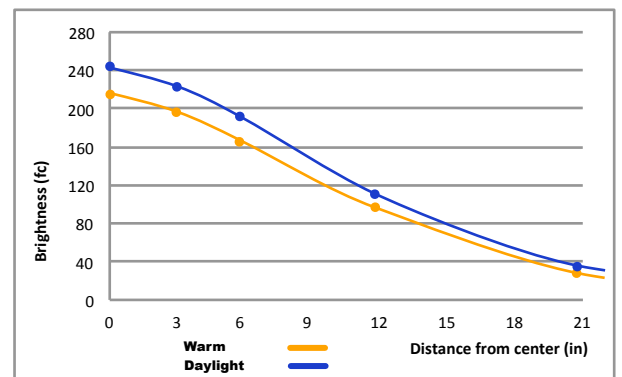

Interior Lighting

To promote occupants' productivity, comfort and well-being by providing high-quality lighting.

Koncept's portable task lighting products provide more than three lighting levels that occupants can easily adjust to suit their needs. Furthermore, all Koncept lighting products use high quality LED light sources with CRI over 90 and L90 rated lifespan over 60,000 hours. Desktop and task personal lighting also provide the opportunity to reduce overhead lighting.

Photometrics: Light source placed 15" away from work surface