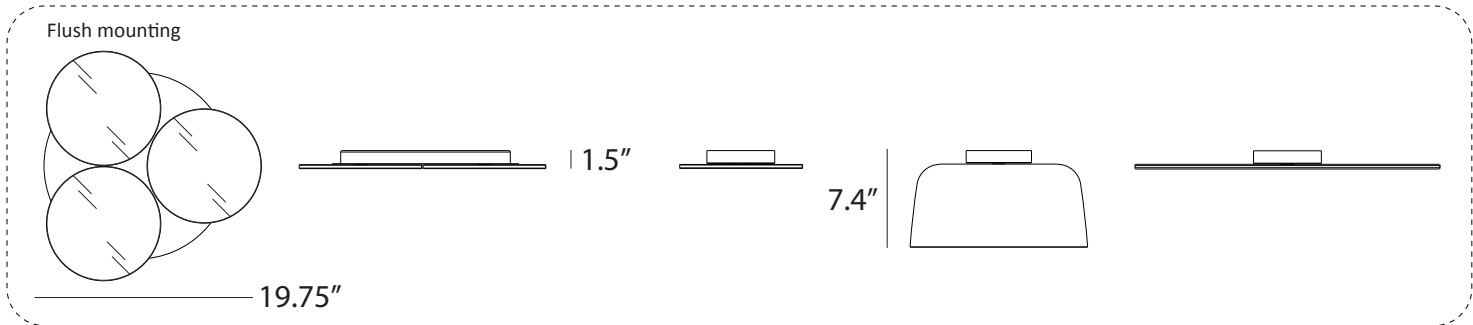

Available in a variety of translucent hues and metal finishes, the light shade adds an artistic dimension to any setting. Pairing the Yurei Light with an acoustic panel enhances its functionality by minimizing unwanted noise, fostering a serene and tranquil atmosphere. Moreover, the Yurei pendant boasts an innovative 2-in-1 mounting feature for suspension or ceiling flush mounting, ensuring versatile installation options for diverse spaces.

Lumens: 760
Energy Consumption : 17 W
Rated Lifespan 60,000+ hours
Color Temperature: 3,000 K
Color Rendering Index (Ra) : 90+
Color Rendering Index (R9) : 50+
Material: Aluminum, Polycarbonate polymer
Warranty: 5 years
Voltage: 100-240V (Custom 277V option available, and requires extra lead time.)
Mounting: 2-in-1 mounting capability (suspension /ceiling flush)
Standard Finish (luminaire): White, Black
Shade Finishes: Matte White (Metal)
 Matte Black / Gold (Metal)
 Dark Grey (Transparent Polymer)
 Clear (Transparent Polymer)
 Tea Brown (Transparent Polymer)
 Aqua Blue (Transparent Polymer)
 Light Marble (Acoustic Panel Shade)
 Charcoal (Acoustic Panel Shade)