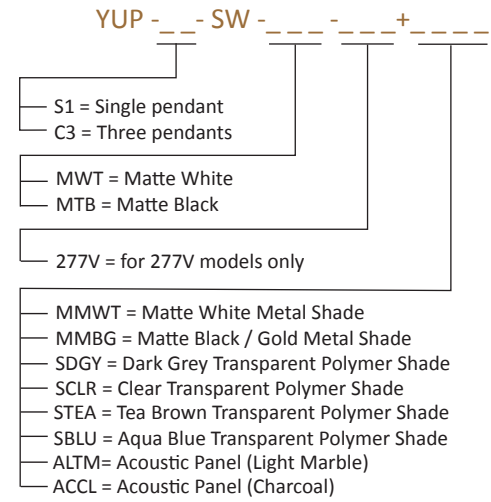

Lumens: 760
Energy Consumption : 17 W
Rated Lifespan 60,000+ hours
Color Temperature: 3,000 K
Color Rendering Index (Ra) : 90+
Color Rendering Index (R9) : 50+
Material: Aluminum, Polycarbonate polymer
Warranty: 5 years
Voltage: 100-240V (Custom 277V option available, and requires extra lead time.)
Mounting: 2-in-1 mounting capability (suspension /ceiling flush)
Standard Finish (luminaire): White, Black
Shade Finishes: Matte White (Metal)
 Matte Black / Gold (Metal)
 Dark Grey (Transparent Polymer)
 Clear (Transparent Polymer)
 Tea Brown (Transparent Polymer)
 Aqua Blue (Transparent Polymer)
 Light Marble (Acoustic Panel Shade)
 Charcoal (Acoustic Panel Shade)