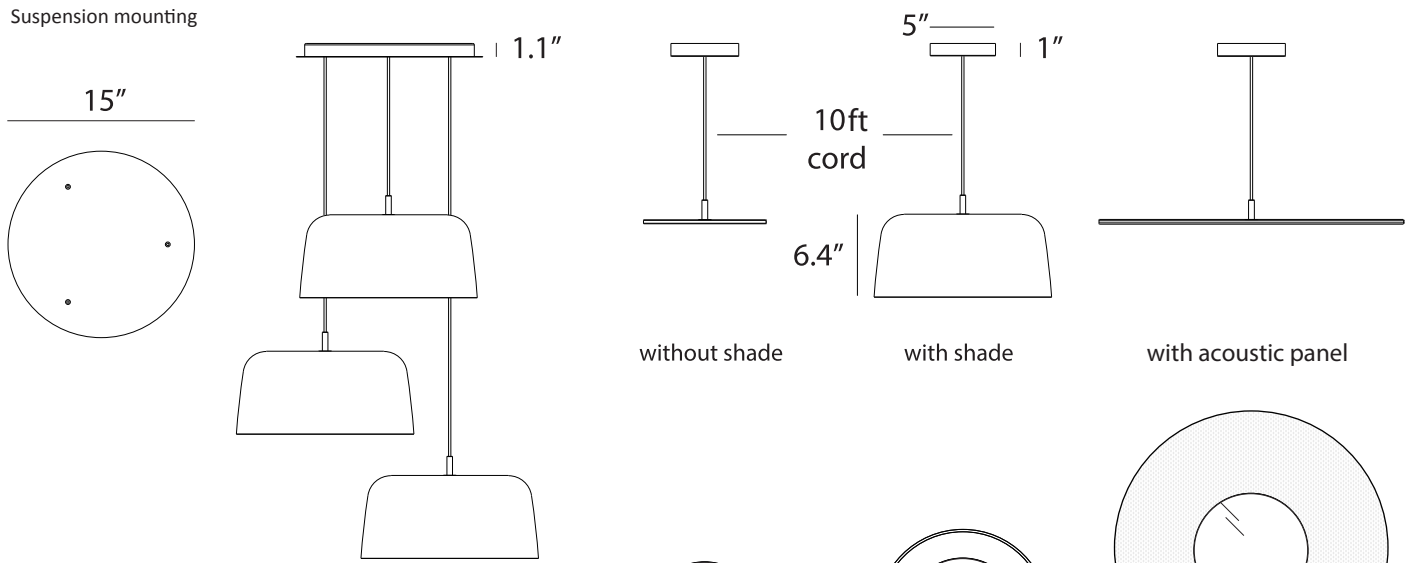

Available in a variety of translucent hues and metal finishes, the light shade adds an artistic dimension to any setting. Pairing the Yurei Light with an acoustic panel enhances its functionality by minimizing unwanted noise, fostering a serene and tranquil atmosphere. Moreover, the Yurei pendant boasts an innovative 2-in-1 mounting feature for suspension or ceiling flush mounting, ensuring versatile installation options for diverse spaces.

Lumens: 760
Energy Consumption : 17 W
Rated Lifespan 60,000+ hours
Color Temperature: 3,000 K
Color Rendering Index (Ra) : 90+
Color Rendering Index (R9) : 50+
Material: Aluminum, Polycarbonate polymer
Warranty: 5 years
Voltage: 100-240V (Custom 277V option available, and requires extra lead time.)
Mounting: 2-in-1 mounting capability (suspension /ceiling flush)
Standard Finish (luminaire): White, Black
Shade Finishes: Matte White (Metal)
 Matte Black / Gold (Metal)
 Dark Grey (Transparent Polymer)
 Clear (Transparent Polymer)
 Tea Brown (Transparent Polymer)
 Aqua Blue (Transparent Polymer)
 Light Marble (Acoustic Panel Shade)
 Charcoal (Acoustic Panel Shade)