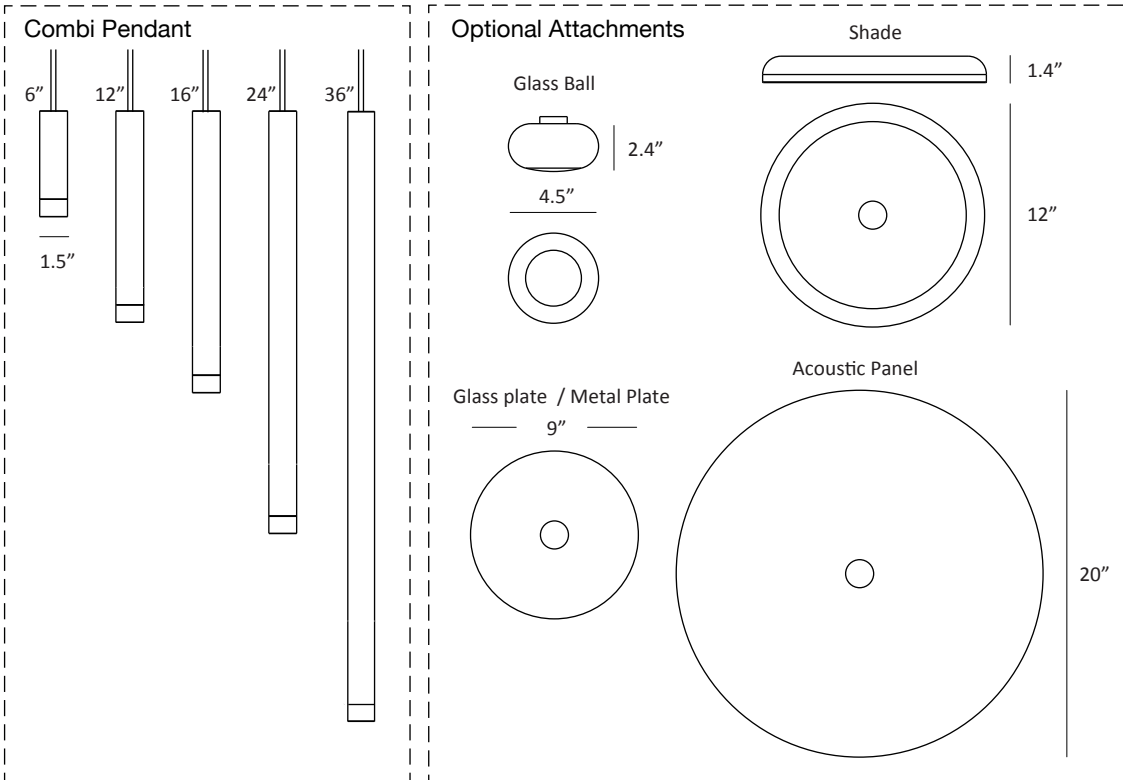

# Technical Information

Color Temperature: 2,700K  
 Lumens: 450  
 Energy Consumption: 7.7 W  
 Body lengths: 6", 12", 16", 24", 36"  
 Beam angle: 21.3°  
 Standard Finishes: Matte Black, Brass, Matte White  
 Mounting: Flush, Flush w/ canopy, Suspension  
 L-90 Rated Lifespan: > 33,000 hours  
 Color Rendering Index: 90+  
 Brightness Adjustability: Compatible with external dimmer  
 Material: Aluminum, plastic  
 Safety Rating: C-UL-US Certified  
 Rating: Suitable for damp locations  
 Warranty: 5 years  
 Voltage: 120V

## Optional Attachments

**P2 - CMP - GLB - 5**

5" Frosted Glass Ball

**P4 - CMP - GLS - - - - - 9**

9" Decorative Glass Plate

- BLU = Turquoise
- CLR = Clear
- DGY = Dark Grey
- TEA = Tea Brown

**P4 - CMP - PLT - - - - - 9**

9" Decorative Aluminum Plate

- BRS = Brass
- PTB = Matte White, Paintable

**P4 - CMP - SHD - - - - -**

12" Shade

- MBB = Matte Black / Brass
- MWT = Matte White

**P4 - CMP - ACP - - - - - 20**

20" Acoustic Panel

## Dimensions