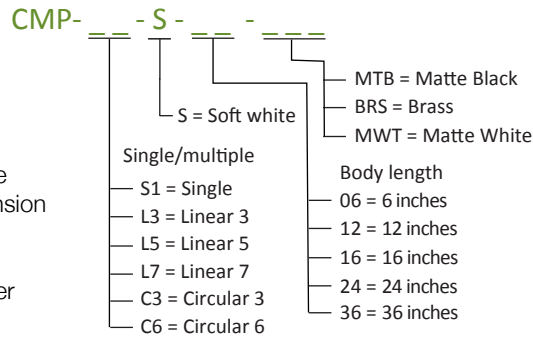

Technical Information

Color Temperature: 2,700K
Lumens: 450
Energy Consumption: 7.7 W
Body lengths: 6", 12", 16", 24", 36"
Beam angle: 21.3°
Standard Finishes: Matte Black, Brass, Matte White
Mounting: Flush, Flush w/ canopy, Suspension
L-90 Rated Lifespan: > 33,000 hours
Color Rendering Index: 90+
Brightness Adjustability: Compatible with external dimmer
Material: Aluminum, plastic
Safety Rating: C-UL-US Certified
Rating: Suitable for damp locations
Warranty: 5 years
Voltage: 120V

Combi Pendant

Optional Attachments

P2 - CMP - GLB - 5

5" Frosted Glass Ball

P4 - CMP - GLS - - - - - 9

9" Decorative Glass Plate

- BLU = Turquoise
- CLR = Clear
- DGY = Dark Grey
- TEA = Tea Brown

P4 - CMP - PLT - - - - - 9

9" Decorative Aluminum Plate

- BRS = Brass
- PTB = Matte White, Paintable

P4 - CMP - SHD - - - - -

12" Shade

- MBB = Matte Black / Brass
- MWT = Matte White

P4 - CMP - ACP - - - - - 20

20" Acoustic Panel

- LTM = Light Marble
- CCL = Charcoal
- MST = Mustard