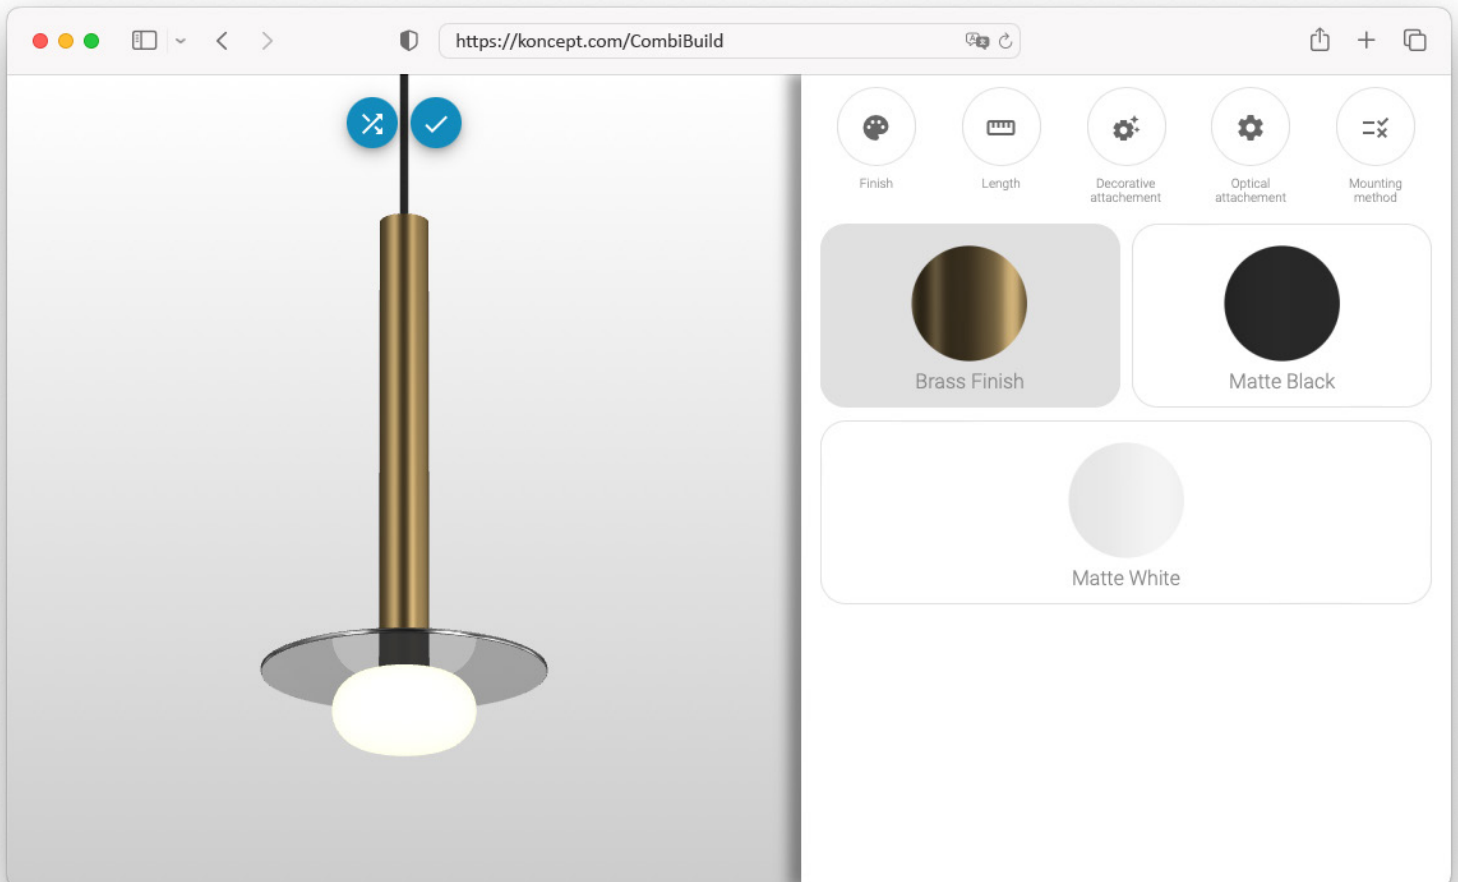

CMP-S1-S-12-MTB+NA+GLB

CMP-S1-S-06-MTB+GGRY9+GLB

CMP-S1-S-12-BRS+GTEA9+GLB

Combi	Single or multiple	Light color temperature	Length of body	Finish	Decorator / Acoustic	Optical modifier
CMP	Single (S1)	2700K (S)	6 inches (06)	Brass (BRS)	No decorator (NA)	Frosted glass ball (GLB)
	Linear 3 (L3)	3000K**	12 inches (12)	Matte Black (MTB)	Glass plate 9" Blue (GBLU9)	
	Linear 5 (L5)	3500K**	16 inches (16)	Matte White (MWT)	Glass plate 9" Tea (GTEA9)	
	Linear 7 (L7)	4000K**	24 inches (24)		Glass plate 9" Dark Grey (GDGY9)	
	Circular 3 (C3)	4500K**	36 inches (36)		Glass plate 9" Clear (GCLR9)	
	Circular 6 (C6)	5000K**	48 inches** (48) 60 inches** (60)		Metal plate 9" Brass (MBRS9)	
					Metal plate 9" Paintable (MPTB9)	
					Shade 12" Matte Black/Brass (SMBB12)	
					Shade 12" Matte White (SMWT12)	
					Acoustic Panel 20" Light Marble (ALTM20)	
					Acoustic Panel 20" Mustard (AMST20)	
					Acoustic Panel 20" Charcoal (ACCL20)	
Customization example:						
CMP - L7 - S - 12 - BRS + GTEA9 + GLB						

**non-stocked option, customization charges and additional lead time apply.

Combi app

To help you visualize your customizations, you can virtually build the Combi's on our website at <https://koncept.com/CombiBuild>. You have full access to all accessories and canopies to build the ideal look you want. There is also a randomize button to give you surprising ideas. Such virtual customization can be saved and our sales team could provide quotation based on the build.