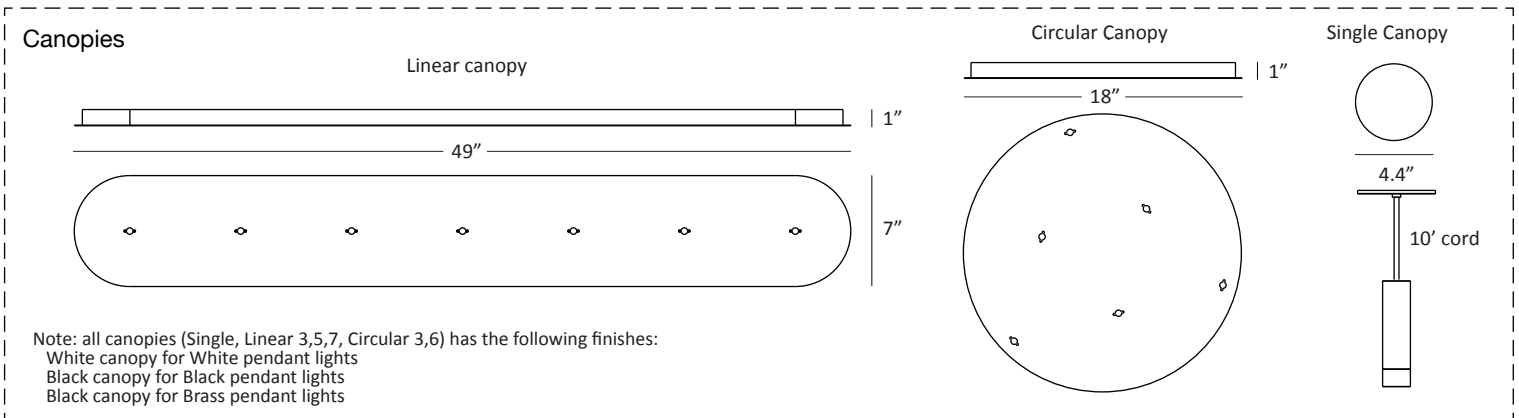

# Technical Information

Color Temperature: 2,700K  
 Lumens: 450  
 Energy Consumption: 7.7 W  
 Body lengths: 6", 12", 16", 24", 36"  
 Beam angle: 21.3°  
 Standard Finishes: Matte Black, Brass, Matte White  
 Mounting: Flush, Flush w/ canopy, Suspension  
 L-90 Rated Lifespan: > 33,000 hours  
 Color Rendering Index: 90+  
 Brightness Adjustability: Compatible with external dimmer  
 Material: Aluminum, plastic  
 Safety Rating: C-UL-US Certified  
 Rating: Suitable for damp locations  
 Warranty: 5 years  
 Voltage: 120V

## Optional Attachments

**P2 - CMP - GLB - 5**

5" Frosted Glass Ball

**P4 - CMP - GLS - - - - - 9**

9" Decorative Glass Plate

- BLU = Turquoise
- CLR = Clear
- DGY = Dark Grey
- TEA = Tea Brown

**P4 - CMP - PLT - - - - - 9**

9" Decorative Aluminum Plate

- BRS = Brass
- PTB = Matte White, Paintable

**P4 - CMP - SHD - - - - -**

12" Shade

- MBB = Matte Black / Brass
- MWT = Matte White

**P4 - CMP - ACP - - - - - 20**

20" Acoustic Panel

## Dimensions