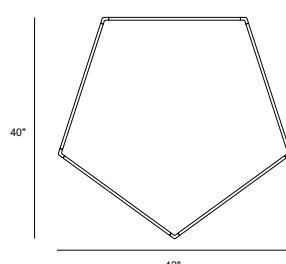

Z-Bar Pendant Honeycomb Dimensions
*Light bar size vary in length

Mr. n Lamp Dimensions

Pentagon Dimensions

Hexagon Dimensions

24" bars = 51.68"

24" bars = 45.34"

24" bars = 68"

24" bars = 103.36"