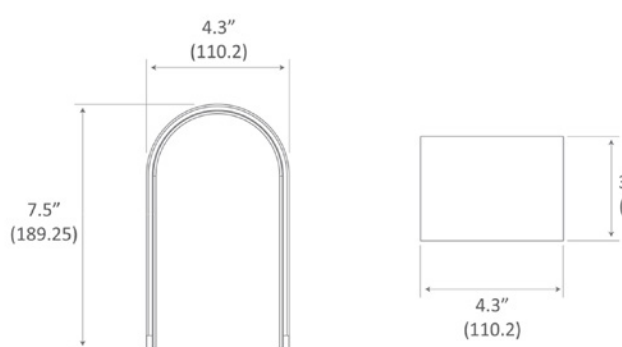

Z-Bar Pendant Honeycomb Dimensions
*Light bar size vary in length

Mr. n Lamp Dimensions

Pentagon Dimensions

Hexagon Dimensions

24" bars = 51.68"

24" bars = 45.34"

24" bars = 68"

24" bars = 103.36"

24" bars = 68"

24" bars = 310"

24" bars = 90.68"

24" bars = 103.36"