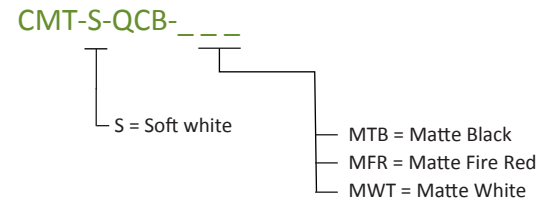

Technical Information

Color Temperature:	2,700K
Lumens:	330
Energy Consumption:	7.7 W
Standard Finishes:	Matte Black, Matte Fire Red, Matte White
L-90 Rated Lifespan:	> 33,000 hours
Color Rendering Index:	90+
USB-C port:	45W
Wireless Charging:	Qi standard
Material:	Aluminum, plastic
Warranty:	5 years
Voltage:	120V

Combi table lamp