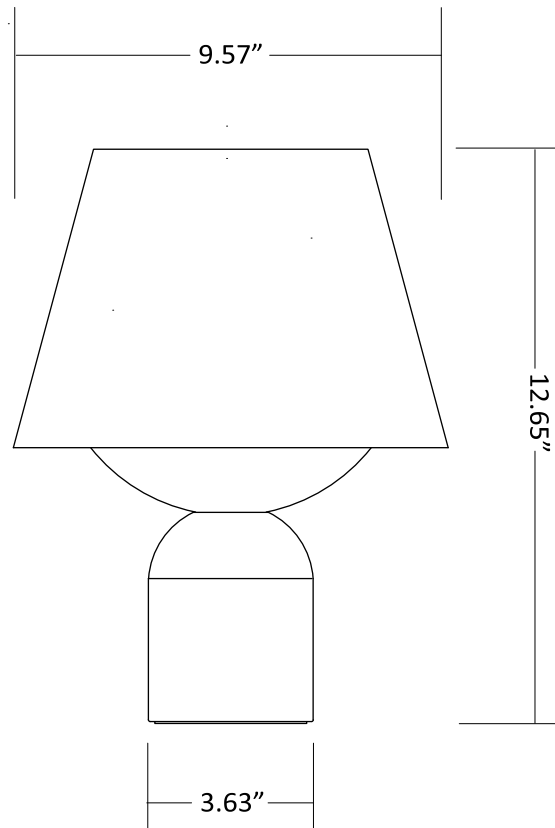

Integrative Process

To support high-performance, cost-effective project outcomes through an early analysis of the interrelationships among systems.

Koncept's LED desktop and task lighting provides finer control over lighting levels in occupied spaces. With personal lighting in place, elimination or downsizing of building lighting systems is possible.

Interior Lighting

To promote occupants' productivity, comfort and well-being by providing high-quality lighting.

Koncept's portable task lighting products provide more than three lighting levels that occupants can easily adjust to suit their needs. Furthermore, all Koncept lighting products use high quality LED light sources with CRI over 90 and L90 rated lifespan over 60,000 hours. Desktop and task personal lighting also provide the opportunity to reduce overhead lighting.