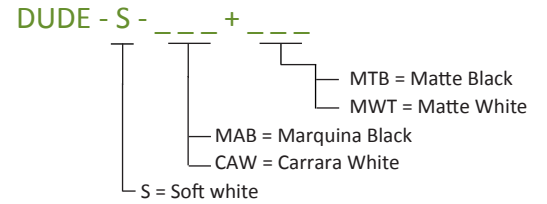

Technical Information

Color Temperature:	2,700K
Lumens:	550
Energy Consumption:	7 W
Standard Finishes:	Marquina Black, Carrara White
L-90 Rated Lifespan:	25,000 hours
Color Rendering Index:	90+
Dimmer:	Built-in
Material:	Aluminum, plastic
Warranty:	5 years
Voltage:	120V
Accessories	Lamp Shade

Dude table lamp with shade