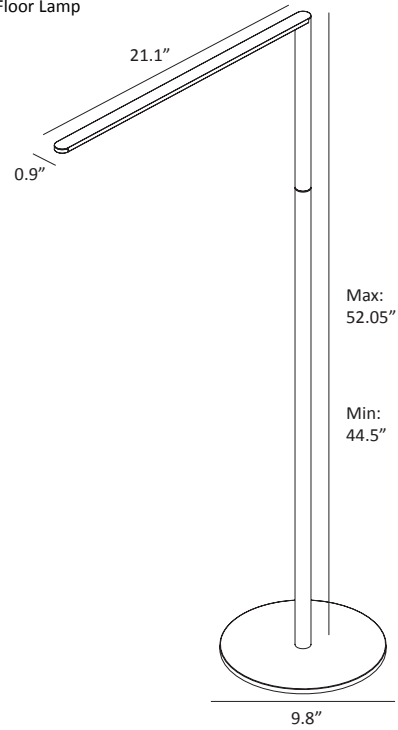

Lady7 Floor Lamp