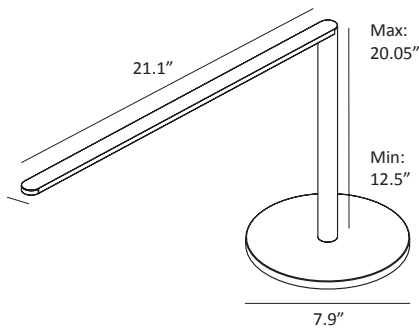

Lumens: 300
Footcandles: 100
Lux: 1080
Energy Consumption: 6.5 W. 9 hour auto-shutoff timer.
Rated Lifespan: 50,000 hours
Color Temperature: Variable from 2,700 K to 4,000 K
Color Rendering Index (CRI) : 83
Brightness Adjustability: Continuous dimming (touchstrip)
Material: Aluminum, plastic
USB port: Built-in; 1A (5 Watt)
Safety Rating: C-UL-US Certified
Warranty: 5 years
Voltage: 120V
Standard Finishes: Matte Red, Matte White, Metallic Black, Silver

Lady7 Desk Lamp

LEED Information

Integrative Process

To support high-performance, cost-effective project outcomes through an early analysis of the interrelationships among systems. Konzept's LED desktop and task lighting provides finer control over lighting levels in occupied spaces. With personal lighting in place, elimination or downsizing of building lighting systems is possible.

Interior Lighting

To promote occupants' productivity, comfort and well-being by providing high-quality lighting. Konzept's portable task lighting products provide more than three lighting levels that occupants can easily adjust to suit their needs. Furthermore, all Konzept lighting products use high quality LED light sources with CRI over 80 and L70 rated lifespan over 50,000 hours. Desktop and task personal lighting also provide the opportunity to reduce overhead lighting.