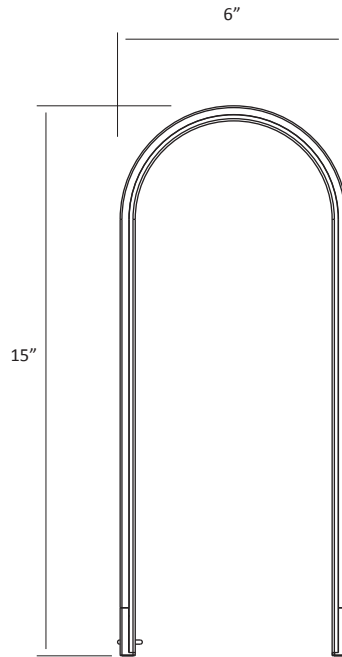

Lumens:	Mr n 250	Mr n tall 600
Energy Consumption:	5 W	13.5 W
USB port:	N/A	Built-in; 1A (5 Watt)
Standard Finishes:	Metallic Black, Silver	Silver
Rated Lifespan:	50,000 hours	
Color Temperature:	2,700 K	
Color Rendering Index (CRI) :	90	
Brightness Adjustability:	Continuous dimming (press & hold Konzept logo)	
Material:	Aluminum, plastic	
Safety Rating:	C-UL-US Certified	
Warranty:	5 years	
Voltage:	100-240V	

NL1 - S -  - DSK
 — MBK = Metallic Black
 — SIL = Silver

NL2 - S - SIL - DSK

Mr n

Top view

Mr n Tall

Side view

LEED Information

Integrative Process