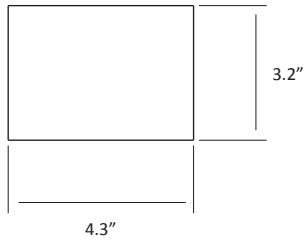

Lumens:	Mr n 250	Mr n tall 600
Energy Consumption:	5 W	13.5 W
USB port:	N/A	Built-in; 1A (5 Watt)
Standard Finishes:	Metallic Black, Silver	Silver
Rated Lifespan:	50,000 hours	
Color Temperature:	2,700 K	
Color Rendering Index (CRI) :	90	
Brightness Adjustability:	Continuous dimming (press & hold Konzept logo)	
Material:	Aluminum, plastic	
Safety Rating:	C-UL-US Certified	
Warranty:	5 years	
Voltage:	100-240V	

NL1 - S -  - DSK
 — MBK = Metallic Black
 — SIL = Silver

NL2 - S - SIL - DSK

Mr n

Top view

Mr n Tall

Side view

LEED Information

Integrative Process