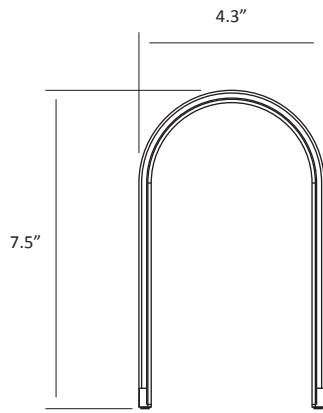

Lumens:	Mr n 250	Mr n tall 600
Energy Consumption:	5 W	13.5 W
USB port:	N/A	Built-in; 1A (5 Watt)
Standard Finishes:	Metallic Black, Silver	Silver
Rated Lifespan:	50,000 hours	
Color Temperature:	2,700 K	
Color Rendering Index (CRI) :	90	
Brightness Adjustability:	Continuous dimming (press & hold Konzept logo)	
Material:	Aluminum, plastic	
Safety Rating:	C-UL-US Certified	
Warranty:	5 years	
Voltage:	100-240V	

NL1 - S - - DSK
— MBK = Metallic Black
— SIL = Silver

NL2 - S - SIL - DSK

Mr n

Top view