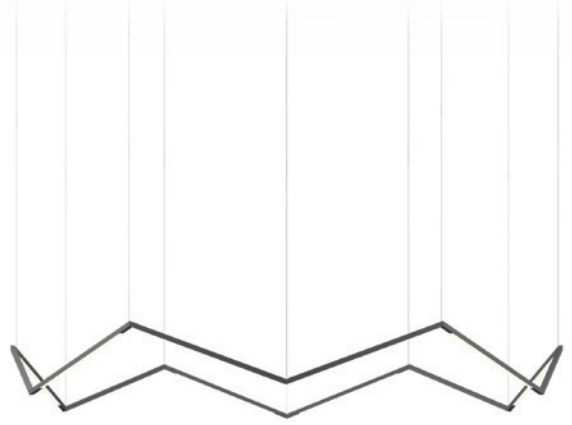

Z-Bar pendant crown

The Z-Bar pendant crown is a dramatic piece comprised of 12 LED light bars. Available in 3 standard finishes and 2 standard sizes, it's suitable for commercial and residential spaces alike.

Standard Configurations

crown with 16" light bars

crown with 24" light bars

crown with 36" light bars

crown with 48" light bars

Standard Configurations

Lumens:	16-C: 4800 / 24-C: 7200 / 36-C: 10800 / 48-C: 14400
Energy Consumption:	16-C: 84 W / 24-C: 120 W / 36-C: 180 W / 48-C: 240 W
Rated Lifespan	>60,000 hours=
Color Rendering Index (CRI) :	90
Brightness Adjustability:	For CNP Option : Compatible with ELV wall dimmers For RTM Option : 1 – 10V dimming control only
Material:	Aluminum, plastic
Cable length:	10'
Safety Rating:	C-UL-US Certified, CE
Warranty:	5 years; 1 year for hardwire driver
Voltage:	277V (remote transformer)
Standard Finishes:	Matte black, matte white, silver

Dimensions

16-C: **62.8"**
24-C: **91.41"**
36-C: **137.12"**
48-C: **182.82"**

Remote Transformer

16-C: **63.8"**
24-C: **92.76"**
36-C: **139.14"**
48-C: **185.52"**

How to specify

1. Choose an option from each column and enter into the appropriate fields at the bottom.
2. Submit this "SKU" to sales@koncept.com, along with any questions.

ZBP	Light Bar Length (in) (this is length of each light bar, NOT length of fixture.)	Model	Light Temperature (K)	Finish	Mount
	16	C	2,700*	Silver (SIL)	Remote Transformer (RTM)
	24		3,000 (SW)	Matte Black (MTB)	
	36*		3,500*	Matte White (MWT)	
	48*		4,000*	Gold (GLD)*	
			4,500*		
			5,000*		