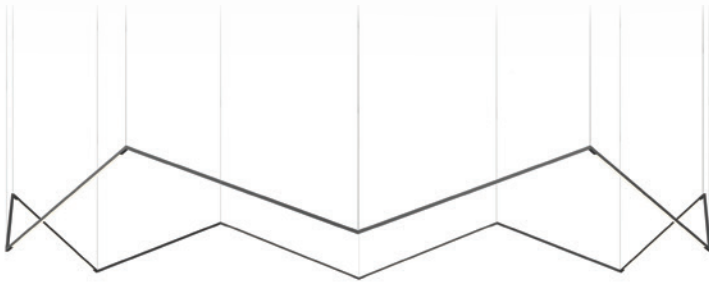

Z-Bar pendant crown

The Z-Bar pendant crown is a dramatic piece comprised of 12 LED light bars. Available in 3 standard finishes and 2 standard sizes, it's suitable for commercial and residential spaces alike.

Standard Configurations

crown with 16" light bars

crown with 24" light bars

crown with 36" light bars

crown with 48" light bars

Standard Configurations

Lumens:	16-C: 4800 / 24-C: 7200 / 36-C: 10800 / 48-C: 14400
Energy Consumption:	16-C: 84 W / 24-C: 120 W / 36-C: 180 W / 48-C: 240 W
Rated Lifespan	>60,000 hours=
Color Rendering Index (CRI) :	90
Brightness Adjustability:	For CNP Option : Compatible with ELV wall dimmers For RTM Option : 1 – 10V dimming control only
Material:	Aluminum, plastic
Cable length:	10'
Safety Rating:	C-UL-US Certified, CE
Warranty:	5 years; 1 year for hardwire driver
Voltage:	277V (remote transformer)
Standard Finishes:	Matte black, matte white, silver

Dimensions

16-C: **62.8"**
24-C: **91.41"**
36-C: **137.12"**
48-C: **182.82"**

Remote Transformer

16-C: **63.8"**
24-C: **92.76"**
36-C: **139.14"**
48-C: **185.52"**

How to specify

1. Choose an option from each column and enter into the appropriate fields at the bottom.
2. Submit this "SKU" to sales@koncept.com, along with any questions.