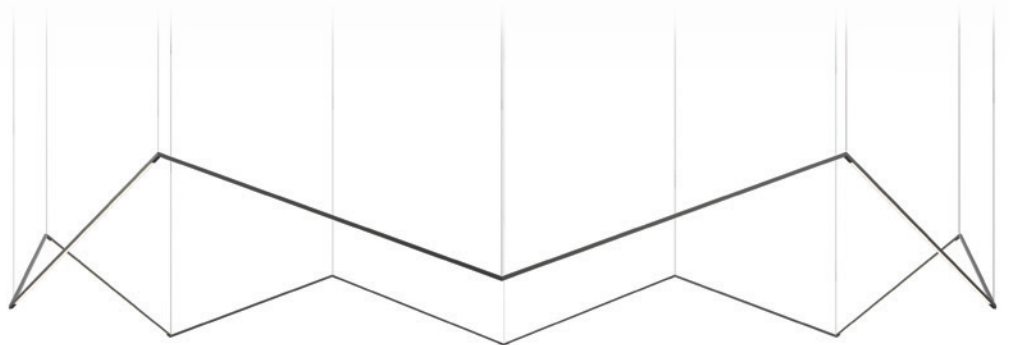

Z-Bar pendant crown

The Z-Bar pendant crown is a dramatic piece comprised of 12 LED light bars. Available in 3 standard finishes and 2 standard sizes, it's suitable for commercial and residential spaces alike.

Standard Configurations

crown with 16" light bars

crown with 24" light bars

crown with 36" light bars

crown with 48" light bars

Standard Configurations

Lumens:	16-C: 4800 / 24-C: 7200 / 36-C: 10800 / 48-C: 14400
Energy Consumption:	16-C: 84 W / 24-C: 120 W / 36-C: 180 W / 48-C: 240 W
Rated Lifespan	>60,000 hours=
Color Rendering Index (CRI) :	90
Brightness Adjustability:	For CNP Option : Compatible with ELV wall dimmers For RTM Option : 1 – 10V dimming control only
Material:	Aluminum, plastic
Cable length:	10'
Safety Rating:	C-UL-US Certified, CE
Warranty:	5 years; 1 year for hardwire driver
Voltage:	277V (remote transformer)
Standard Finishes:	Matte black, matte white, silver

*Visit koncept.com/dimmers for information on compatible dimmers.
Remote transformers are only compatible with 1-10V dimmers.

Power placement

The Z-Bar pendant crown can only be mounted by multipoint installation.
Remote transformers are sold separately and are only available for multipoint installation.

Dimensions

16-C: **62.8"**
24-C: **91.41"**
36-C: **137.12"**
48-C: **182.82"**

Remote Transformer

16-C: **63.8"**
24-C: **92.76"**
36-C: **139.14"**
48-C: **185.52"**

How to specify

1. Choose an option from each column and enter into the appropriate fields at the bottom.
2. Submit this "SKU" to sales@koncept.com, along with any questions.