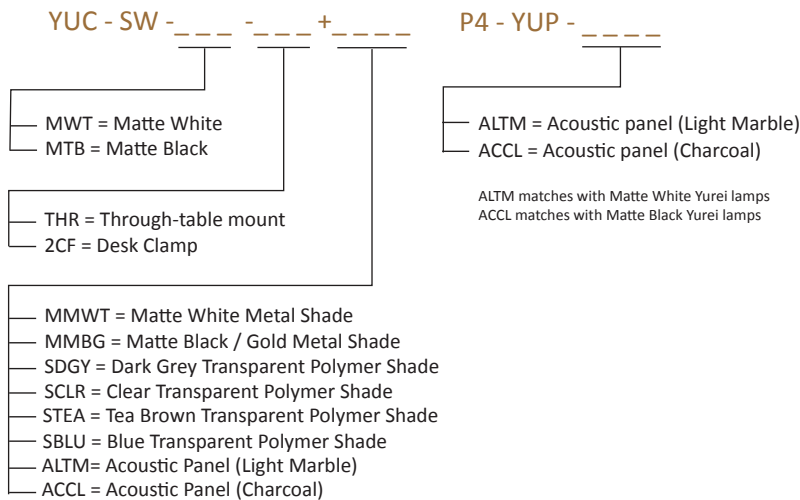

# Yurei Coworking lights

Designers  
Kenneth Ng, Edmund Ng

Best of NeoCon GOLD 2023

Drawing inspiration from the Japanese word for ghost, Yurei, our new lighting solution features unique translucent light shades that embody the spirit of the name. With its ethereal appearance, the Yurei Light adds mystique and style to any interior. Desk/floor models include dimmer, height-adjustable features, and a 7.5W USB-C charging port. The optional light shade is easily replaceable to match any aesthetic. Available in various colors and finishes, it adds an artistic touch and, with an acoustic panel, reduces noise for a calming environment. Mounting options include suspension pendant, flush ceiling, through-table, desk clamp, or free-standing base.

**YUC**  
 Lumens: 760  
 Energy Consumption : 14 W  
 Rated Lifespan 60,000+ hours  
 Color Temperature: 3,000 K  
 Color Rendering Index (Ra) : 90+  
 Color Rendering Index (R9) : 50+  
**Features:** USB-C port (7.5W)  
 Dimmer  
**Material:** Aluminum, Polycarbonate polymer  
**Warranty:** 5 years  
**Voltage:** 100-240V  
**Standard Finish (luminaire):** White, Black  
**Shade Finishes:** Matte White (Metal)  
 Matte Black / Gold (Metal)  
 Dark Grey (Transparent Polymer)  
 Clear (Transparent Polymer)  
 Tea Brown (Transparent Polymer)  
 Blue (Transparent Polymer)  
 Light Marble (Acoustic Panel Shade)  
 Charcoal (Acoustic Panel Shade)