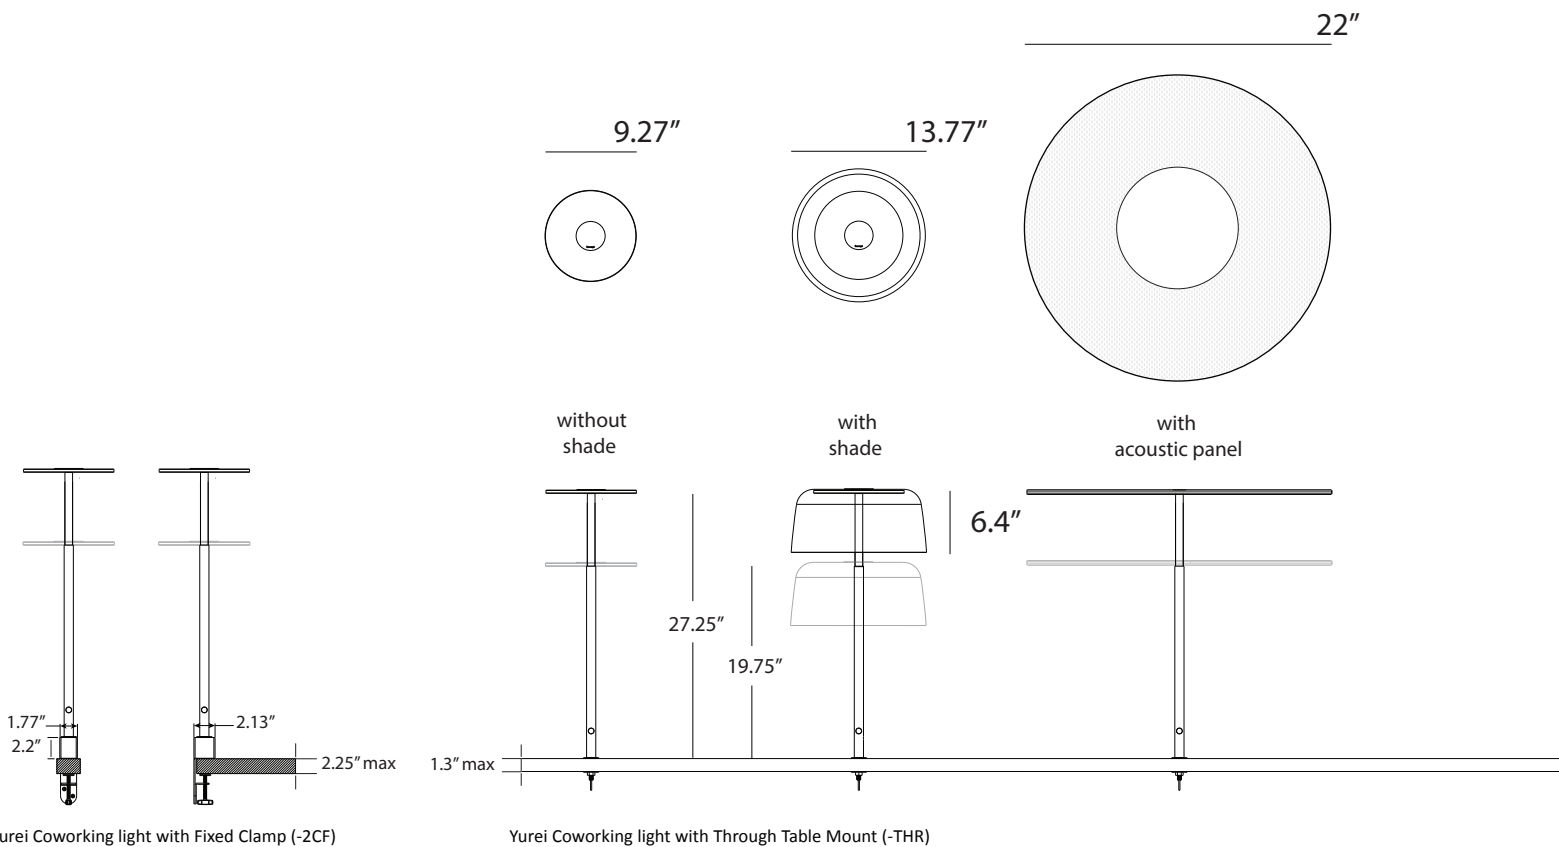

**YUC**  
 Lumens: 760  
 Energy Consumption : 14 W  
 Rated Lifespan 60,000+ hours  
 Color Temperature: 3,000 K  
 Color Rendering Index (Ra) : 90+  
 Color Rendering Index (R9) : 50+  
**Features:** USB-C port (7.5W)  
 Dimmer  
**Material:** Aluminum, Polycarbonate polymer  
**Warranty:** 5 years  
**Voltage:** 100-240V  
**Standard Finish (luminaire):** White, Black  
**Shade Finishes:** Matte White (Metal)  
 Matte Black / Gold (Metal)  
 Dark Grey (Transparent Polymer)  
 Clear (Transparent Polymer)  
 Tea Brown (Transparent Polymer)  
 Blue (Transparent Polymer)  
 Light Marble (Acoustic Panel Shade)  
 Charcoal (Acoustic Panel Shade)