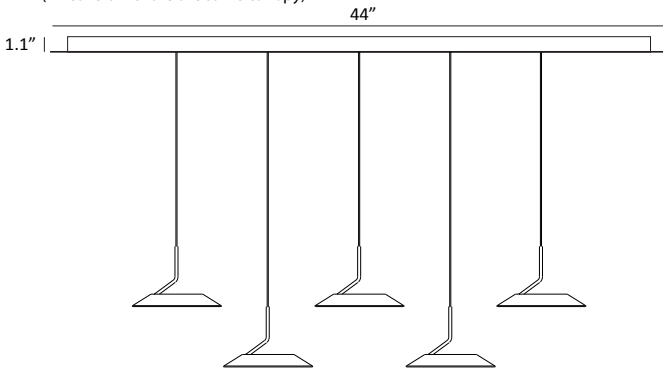

Lumens: 600 per head
Energy Consumption: 11 W per head
Rated Lifespan: 50,000 hours
Color Temperature: Soft Warm (3,000 K)
Color Rendering Index (CRI): 90
Brightness Adjustability: Compatible with ELV wall dimmers
Material: Aluminum, plastic
USB port: Built-in, 1A (Royyo Desk only)
Safety Rating: C-UL-US Certified
Warranty: 5 years (1 year for hardwire driver in Royyo Pendant)
Voltage: 120V
Standard Finishes: Matte Black, Matte White, Silver, Chrome
Canopy Finishes:

Royyo finish	Canopy Finishes	
	Single	Linear/Circular
Matte Black	Matte Black	Matte Black
Matte White	Matte White	Matte White
Silver	Silver	Silver
Chrome	Chrome	Matte White

1. RYP-___ - SW - ___
2. S1 = Single
   - L3 = Linear 3
   - L5 = Linear 5
   - L7 = Linear 7
   - C3 = Circular 3
   - C6 = Circular 6
   - C13 = Circular 13
   - C19 = Circular 19
4. MTB = Matte Black
   - SIL = Silver
   - MWG = Matte White with Gold
   - CRM = Chrome

Royyo Pendant Linear 5
(Linear 3 & 7 share the same canopy)