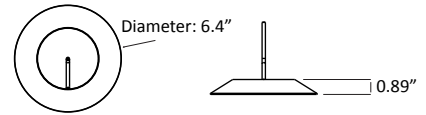

Royyo Pendant head