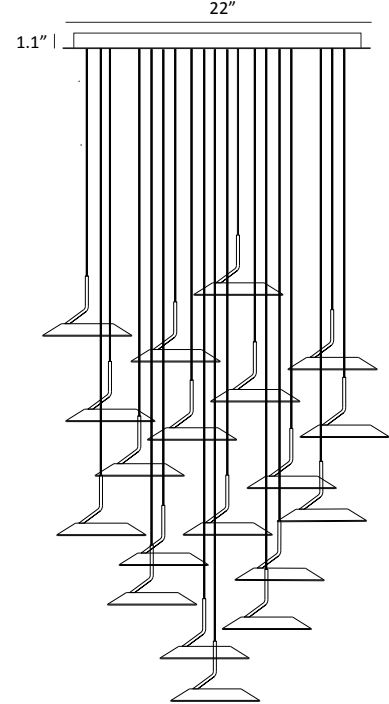

Ceiling

Practicality Meets Elegance

Designers
Kenneth Ng, Edmund Ng

Royyo pendant

Royyo adds an elegant flair to any space with its minimal wiring and pleasing circular design. Its unique silhouette houses complex inner technology for a marriage of form and functionality. Suspend a single Royyo for a minimalist statement, or combine multiple pendants together to make a stunning circular or linear focal point. Royyo Pendant is available in four matte or metallic finishes.

Royyo Pendant Single

Royyo Pendant head

Royyo Pendant Linear 5
(Linear 3 & 7 share the same canopy)

Royyo Pendant Circular 6
(Circular 3 shares the same canopy)

Royyo Pendant Circular 19
(Circular 13 shares the same canopy)

Photometrics for desk/floor lamps: Light source placed 15" away from work surface