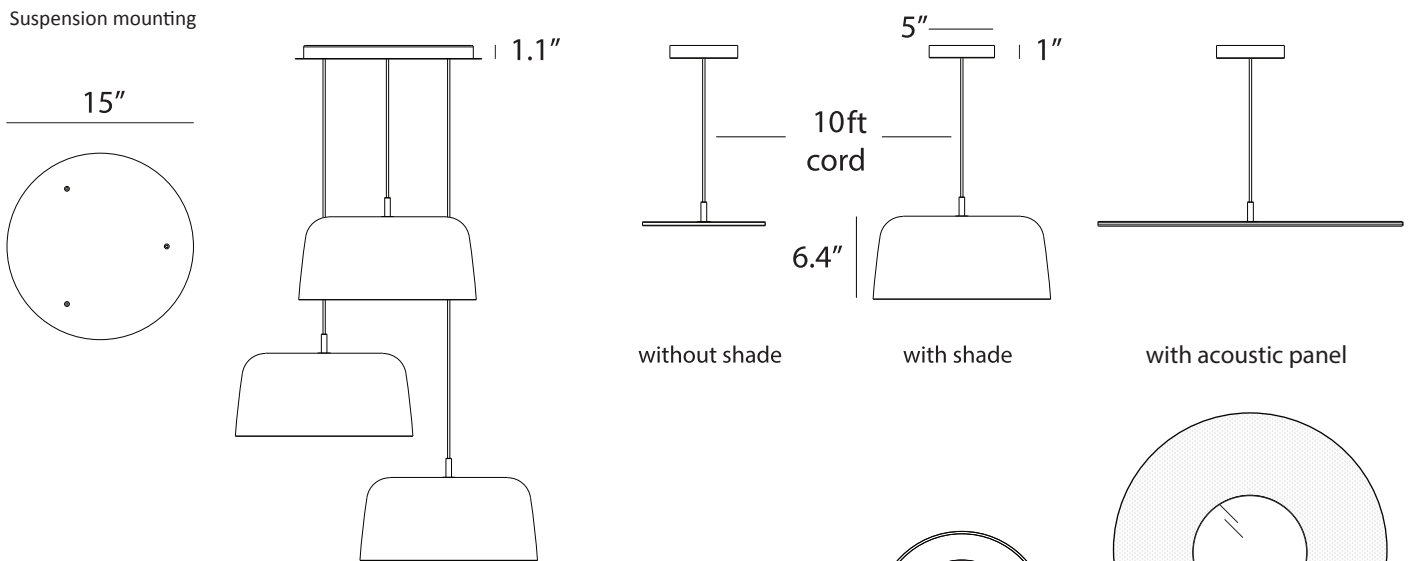

Available in a variety of translucent hues and metal finishes, the light shade adds an artistic dimension to any setting. Pairing the Yurei Light with an acoustic panel enhances its functionality by minimizing unwanted noise, fostering a serene and tranquil atmosphere. Moreover, the Yurei pendant boasts an innovative 2-in-1 mounting feature for suspension or ceiling flush mounting, ensuring versatile installation options for diverse spaces.

**YUP**  
 Lumens: 760  
 Energy Consumption : 17 W  
 Rated Lifespan 60,000+ hours  
 Color Temperature: 3,000 K  
 Color Rendering Index (Ra) : 90+  
 Color Rendering Index (R9) : 50+  
 Material: Aluminum, Polycarbonate polymer  
 Warranty: 5 years  
 Voltage: 100-240V (Custom 277V option available, and requires extra lead time.)  
 Mounting: 2-in-1 mounting capability (suspension /ceiling flush)  
 Standard Finish (luminaire): White, Black  
 Shade Finishes:  
 Matte White (Metal)  
 Matte Black / Gold (Metal)  
 Dark Grey (Transparent Polymer)  
 Clear (Transparent Polymer)  
 Tea Brown (Transparent Polymer)  
 Blue (Transparent Polymer)  
 Light Marble (Acoustic Panel Shade)  
 Charcoal (Acoustic Panel Shade)