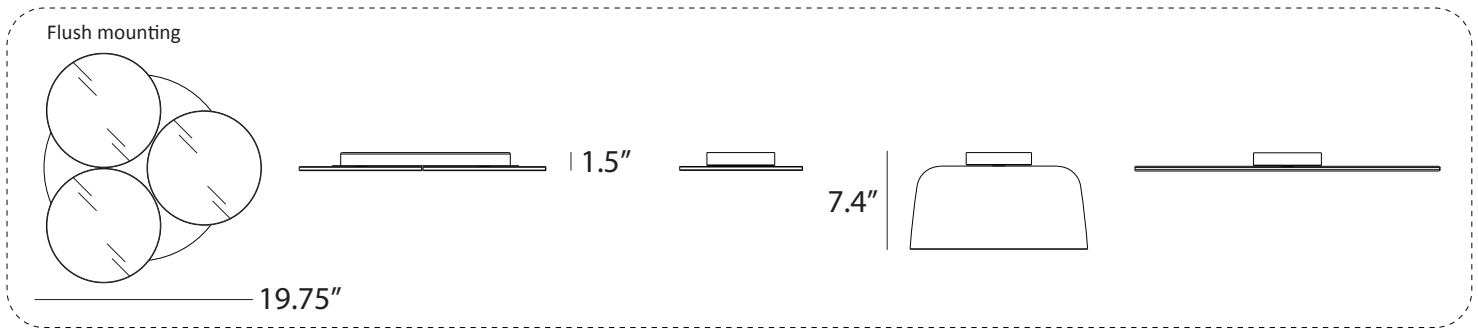

Available in a variety of translucent hues and metal finishes, the light shade adds an artistic dimension to any setting. Pairing the Yurei Light with an acoustic panel enhances its functionality by minimizing unwanted noise, fostering a serene and tranquil atmosphere. Moreover, the Yurei pendant boasts an innovative 2-in-1 mounting feature for suspension or ceiling flush mounting, ensuring versatile installation options for diverse spaces.

**YUP**  
 Lumens: 760  
 Energy Consumption : 17 W  
 Rated Lifespan 60,000+ hours  
 Color Temperature: 3,000 K  
 Color Rendering Index (Ra) : 90+  
 Color Rendering Index (R9) : 50+  
 Material: Aluminum, Polycarbonate polymer  
 Warranty: 5 years  
 Voltage: 100-240V (Custom 277V option available, and requires extra lead time.)  
 Mounting: 2-in-1 mounting capability (suspension /ceiling flush)  
 Standard Finish (luminaire): White, Black  
 Shade Finishes:  
 Matte White (Metal)  
 Matte Black / Gold (Metal)  
 Dark Grey (Transparent Polymer)  
 Clear (Transparent Polymer)  
 Tea Brown (Transparent Polymer)  
 Blue (Transparent Polymer)  
 Light Marble (Acoustic Panel Shade)  
 Charcoal (Acoustic Panel Shade)