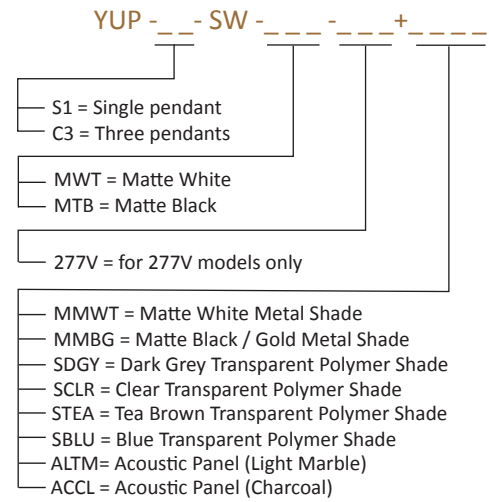

**YUP**  
 Lumens: 760  
 Energy Consumption : 17 W  
 Rated Lifespan 60,000+ hours  
 Color Temperature: 3,000 K  
 Color Rendering Index (Ra) : 90+  
 Color Rendering Index (R9) : 50+  
 Material: Aluminum, Polycarbonate polymer  
 Warranty: 5 years  
 Voltage: 100-240V (Custom 277V option available, and requires extra lead time.)  
 Mounting: 2-in-1 mounting capability (suspension /ceiling flush)  
 Standard Finish (luminaire): White, Black  
 Shade Finishes:  
 Matte White (Metal)  
 Matte Black / Gold (Metal)  
 Dark Grey (Transparent Polymer)  
 Clear (Transparent Polymer)  
 Tea Brown (Transparent Polymer)  
 Blue (Transparent Polymer)  
 Light Marble (Acoustic Panel Shade)  
 Charcoal (Acoustic Panel Shade)