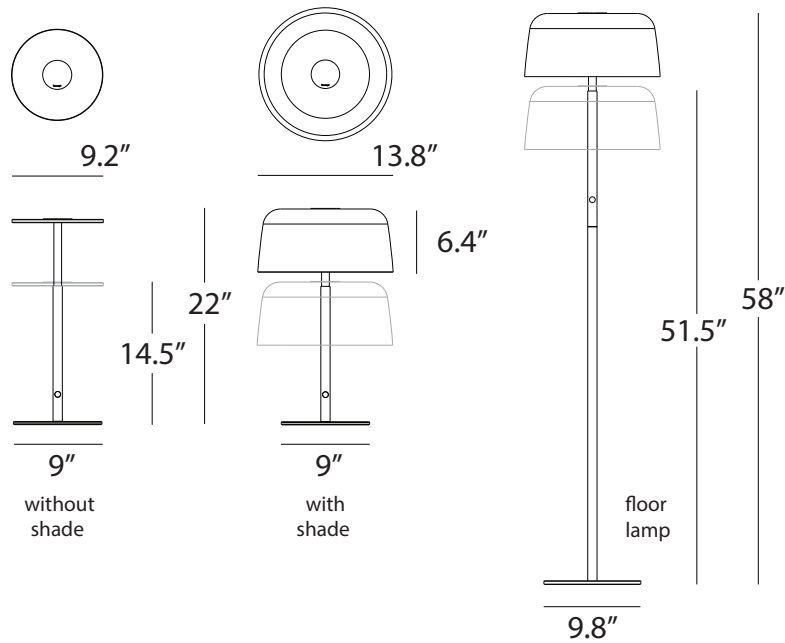

Desk

Floor

Seamlessly blends into your interior

Designers
Kenneth Ng, Edmund Ng

Yurei Table & Floor lamps

Best of NeoCon GOLD 2023

Drawing inspiration from the Japanese word for ghost, Yurei, our new lighting solution features unique translucent light shades that embody the spirit of the name. With its ethereal appearance, the Yurei Light adds mystique and style to any interior. Desk/floor models include dimmer, height-adjustable features, and a 7.5W USB-C charging port. The optional light shade is easily replaceable to match any aesthetic. Available in various colors and finishes, it adds an artistic touch and, with an acoustic panel, reduces noise for a calming environment. Made from over 95% recyclable materials, it's a sustainable choice. Mounting options include suspension pendant, flush ceiling, through-table, desk clamp, or free-standing base.

YUT / YUF
 Lumens: 760
 Energy Consumption : 14 W
 Rated Lifespan 60,000+ hours
 Color Temperature: 3,000 K
 Color Rendering Index (Ra) : 90+
 Color Rendering Index (R9) : 50+
 Features: USB-C port (7.5W)
 Dimmer
 Material: Aluminum, Polycarbonate polymer
 Warranty: 5 years
 Voltage: 100-240V
 Standard Finish (luminaire): White, Black
 Shade Finishes: Matte White (Metal)
 Matte Black / Gold (Metal)
 Dark Grey (Transparent Polymer)
 Clear (Transparent Polymer)
 Tea Brown (Transparent Polymer)
 Blue (Transparent Polymer)
 Light Marble (Acoustic Panel Shade)
 Charcoal (Acoustic Panel Shade)