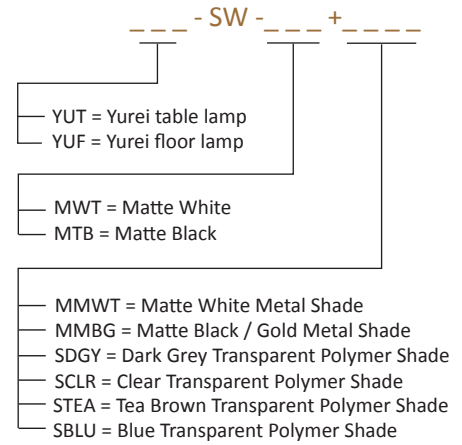

Desk

Floor

Seamlessly blends into your interior

Designers
Kenneth Ng, Edmund Ng

Yurei Table & Floor lamps

Best of NeoCon GOLD 2023

Drawing inspiration from the Japanese word for ghost, Yurei, our new lighting solution features unique translucent light shades that embody the spirit of the name. With its ethereal appearance, the Yurei Light adds mystique and style to any interior. Desk/floor models include dimmer, height-adjustable features, and a 7.5W USB-C charging port. The optional light shade is easily replaceable to match any aesthetic. Available in various colors and finishes, it adds an artistic touch and, with an acoustic panel, reduces noise for a calming environment. Made from over 95% recyclable materials, it's a sustainable choice. Mounting options include suspension pendant, flush ceiling, through-table, desk clamp, or free-standing base.

YUT / YUF
 Lumens: 760
 Energy Consumption : 14 W
 Rated Lifespan 60,000+ hours
 Color Temperature: 3,000 K
 Color Rendering Index (Ra) : 90+
 Color Rendering Index (R9) : 50+
 Features: USB-C port (7.5W)
 Dimmer
 Material: Aluminum, Polycarbonate polymer
 Warranty: 5 years
 Voltage: 100-240V
 Standard Finish (luminaire): White, Black
 Shade Finishes: Matte White (Metal)
 Matte Black / Gold (Metal)
 Dark Grey (Transparent Polymer)
 Clear (Transparent Polymer)
 Tea Brown (Transparent Polymer)
 Blue (Transparent Polymer)
 Light Marble (Acoustic Panel Shade)
 Charcoal (Acoustic Panel Shade)