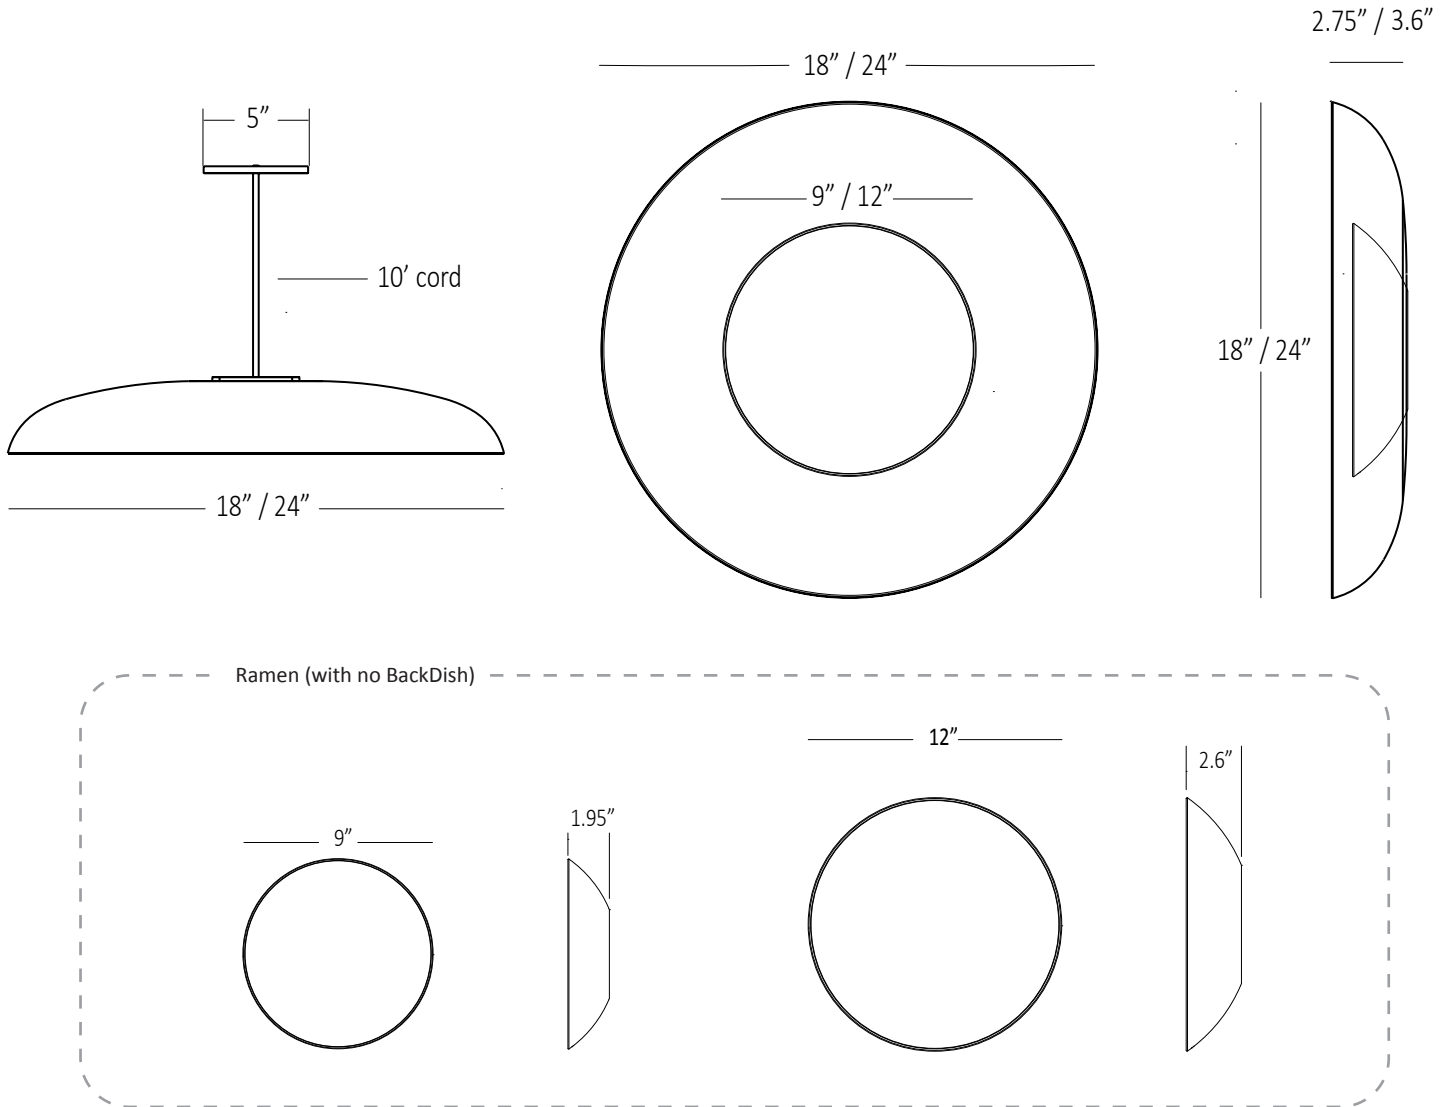

# Ramen with Back Dish

Chicago Athenaeum's Good Design Award 2020

Experience unmatched versatility with our Ramen featuring the new Back Dish. Available in two sizes: an 18-inch back dish (to pair with the 9" Ramen) and a 24-inch back dish (to pair with the 12" Ramen). Elevate your space with matte White, matte black w/ Gold, and elegant Gold w/ white finishes. It features a 3-in-1 mounting solution that allows you to mount it as a wall sconce, a suspended pendant, or a flush-mounted ceiling light. The Ramen with a back dish is compatible with ELV dimmers, offering 1500 lumens of warm 3000k light. Furthermore, it is wet-rated as a wall sconce or flush ceiling light and damp-rated as a suspended pendant.

Lumens: 1500  
 Energy Consumption: 17.5 W  
 Rated Lifespan: 50,000 hours  
 Color Temperature: Soft Warm (3,000 K)  
 Color Rendering Index (CRI) : 90  
 Brightness Adjustability: Compatible with ELV wall dimmers  
 Material: Aluminum, plastic  
 Safety Rating: C-UL-US Certified  
 wet rated (when used as wall sconce)  
 Warranty: 5 years (1 year for hardwire driver)  
 Voltage: 120V  
 Standard Plate Finishes: Brass, Chrome, Matte White, Matte Black, Oiled Walnut, Charcoal Felt (100% wool), White Oak, Brushed Nickel, Paintable (white)  
 Back Dish Finishes: Matte Black & Gold, Matte White, Gold & Matte White  
 Mounting option: Suspension, Flush ceiling, wall sconce