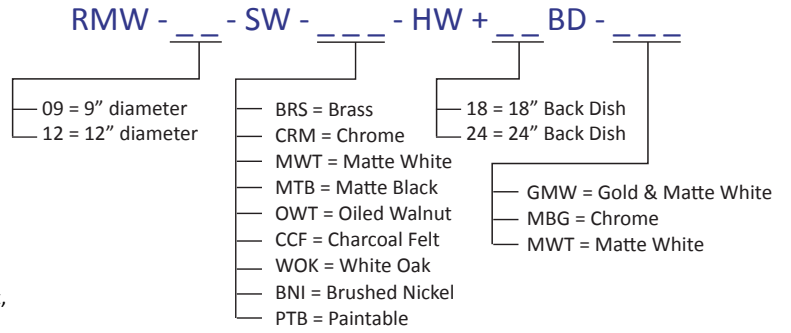

# Ramen with Back Dish

Chicago Athenaeum's Good Design Award 2020

Experience unmatched versatility with our Ramen featuring the new Back Dish. Available in two sizes: an 18-inch back dish (to pair with the 9" Ramen) and a 24-inch back dish (to pair with the 12" Ramen). Elevate your space with matte White, matte black w/ Gold, and elegant Gold w/ white finishes. It features a 3-in-1 mounting solution that allows you to mount it as a wall sconce, a suspended pendant, or a flush-mounted ceiling light. The Ramen with a back dish is compatible with ELV dimmers, offering 1500 lumens of warm 3000k light. Furthermore, it is wet-rated as a wall sconce or flush ceiling light and damp-rated as a suspended pendant.

Lumens: 1500  
 Energy Consumption: 17.5 W  
 Rated Lifespan: 50,000 hours  
 Color Temperature: Soft Warm (3,000 K)  
 Color Rendering Index (CRI) : 90  
 Brightness Adjustability: Compatible with ELV wall dimmers  
 Material: Aluminum, plastic  
 Safety Rating: C-UL-US Certified  
 wet rated (when used as wall sconce)  
 Warranty: 5 years (1 year for hardwire driver)  
 Voltage: 120V  
 Standard Plate Finishes: Brass, Chrome, Matte White, Matte Black, Oiled Walnut, Charcoal Felt (100% wool), White Oak, Brushed Nickel, Paintable (white)  
 Back Dish Finishes: Matte Black & Gold, Matte White, Gold & Matte White  
 Mounting option: Suspension, Flush ceiling, wall sconce