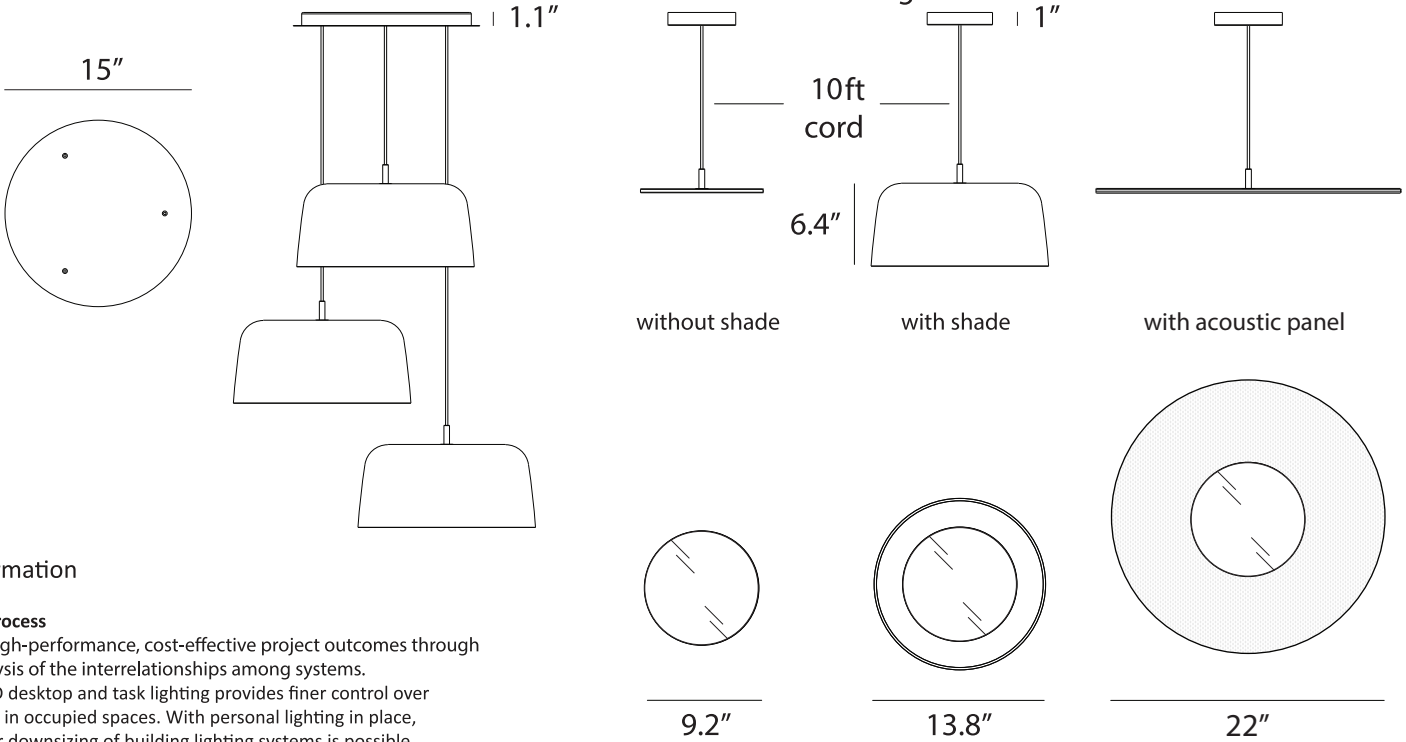

Suspension mounting

LEED Information

Integrative Process

To support high-performance, cost-effective project outcomes through an early analysis of the interrelationships among systems. Konzept's LED desktop and task lighting provides finer control over lighting levels in occupied spaces. With personal lighting in place, elimination or downsizing of building lighting systems is possible.

Interior Lighting

To promote occupants' productivity, comfort and well-being by providing high-quality lighting. Konzept's portable task lighting products provide more than three lighting levels that occupants can easily adjust to suit their needs. Furthermore, all Konzept lighting products use high quality LED light sources with CRI over 90 and L70 rated lifespan over 60,000 hours. Desktop and task personal lighting also provide the opportunity to reduce overhead lighting.