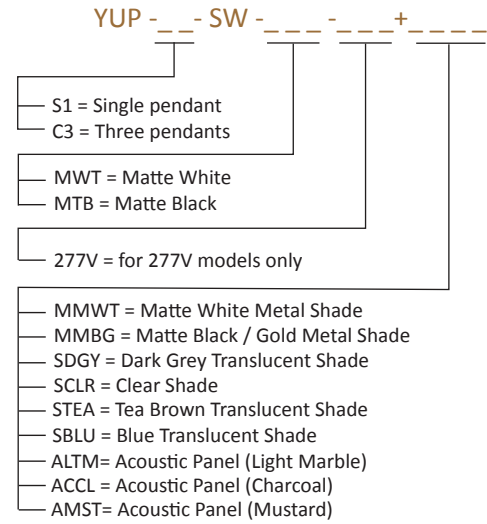

Available in a variety of translucent hues and metal finishes, the light shade adds an artistic dimension to any setting. Pairing the Yurei Light with an acoustic panel enhances its functionality by minimizing unwanted noise, fostering a serene and tranquil atmosphere. Moreover, the Yurei pendant boasts an innovative 2-in-1 mounting feature for suspension or ceiling flush mounting, ensuring versatile installation options for diverse spaces.

YUP
 Lumens: 760
 Energy Consumption : 17 W
 Rated Lifespan 60,000+ hours
 Color Temperature: 3,000 K
 Color Rendering Index (Ra) : 90+
 Color Rendering Index (R9) : 50+
 Material: Aluminum, Plexiglass
 Warranty: 5 years
 Voltage: 100-240V (Custom 277V option available, and requires extra lead time.)
 Mounting: 2-in-1 mounting capability (suspension /ceiling flush)
 Standard Finish (luminaire): White, Black
 Shade Finishes:
 Matte White (Metal)
 Matte Black / Gold (Metal)
 Dark Grey (Translucent)
 Clear
 Tea Brown (Translucent)
 Blue (Translucent)
 Light Marble (Acoustic Panel Shade)
 Charcoal (Acoustic Panel Shade)