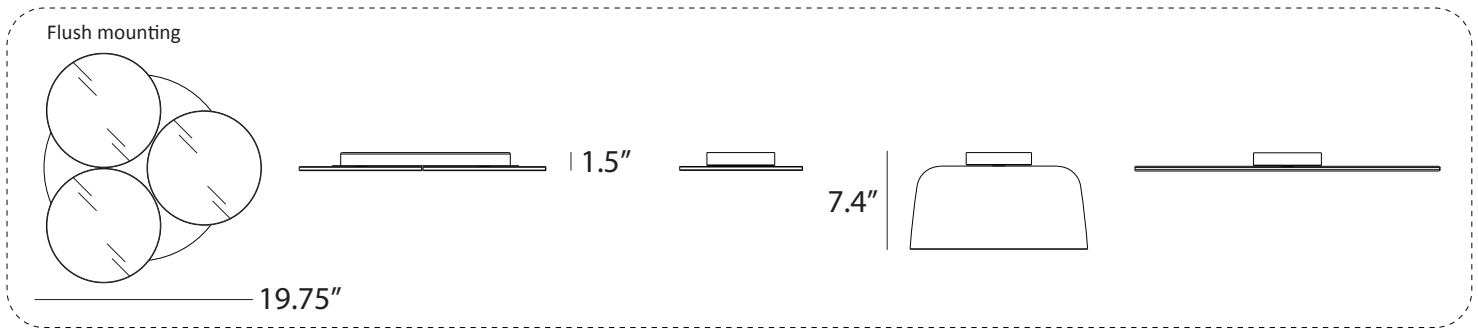

Seamlessly blends into your interior

Designers
Kenneth Ng, Edmund Ng

Yurei Pendant Light

Inspired by the Japanese term for ghost, Yurei, our latest lighting solution presents distinct translucent light shades that capture the essence of its namesake. Evoking an ethereal and unearthly allure, the Yurei Light effortlessly infuses spaces with an element of mystery and sophistication, ideal for both commercial and residential interiors. The optional light shade is easily interchangeable to complement any workspace's design aesthetic, offering a customizable touch.

Available in a variety of translucent hues and metal finishes, the light shade adds an artistic dimension to any setting. Pairing the Yurei Light with an acoustic panel enhances its functionality by minimizing unwanted noise, fostering a serene and tranquil atmosphere. Moreover, the Yurei pendant boasts an innovative 2-in-1 mounting feature for suspension or ceiling flush mounting, ensuring versatile installation options for diverse spaces.

YUP
 Lumens: 760
 Energy Consumption : 17 W
 Rated Lifespan 60,000+ hours
 Color Temperature: 3,000 K
 Color Rendering Index (Ra) : 90+
 Color Rendering Index (R9) : 50+
 Material: Aluminum, Plexiglass
 Warranty: 5 years
 Voltage: 100-240V (Custom 277V option available, and requires extra lead time.)
 Mounting: 2-in-1 mounting capability (suspension /ceiling flush)
 Standard Finish (luminaire): White, Black
 Shade Finishes:
 Matte White (Metal)
 Matte Black / Gold (Metal)
 Dark Grey (Translucent)
 Clear
 Tea Brown (Translucent)
 Blue (Translucent)
 Light Marble (Acoustic Panel Shade)
 Charcoal (Acoustic Panel Shade)