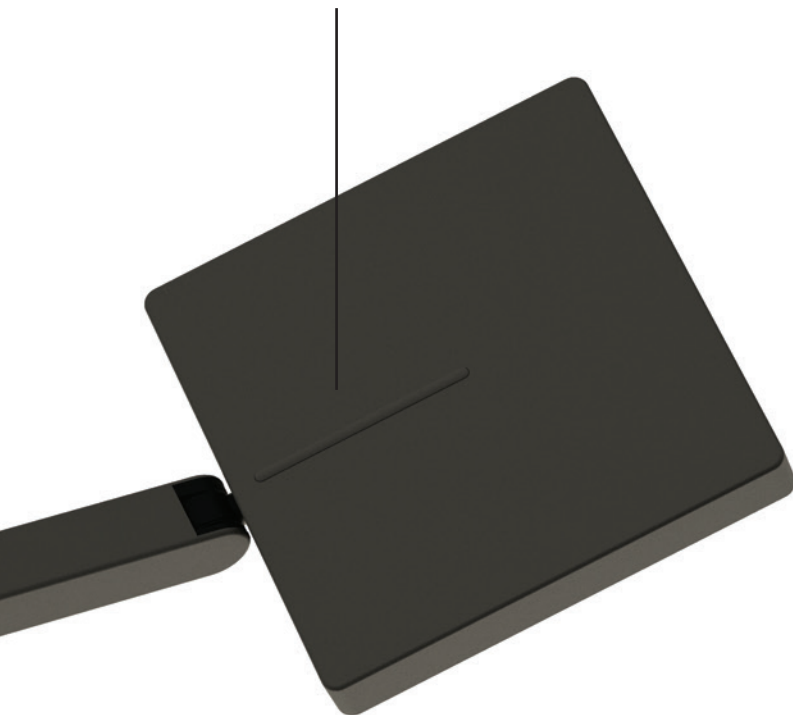

Contemporary Spotlight

Focaccia solo desk lamp

Designers
Kenneth Ng, Edmund Ng

Best of NeoCon GOLD 2022

The Focaccia Solo Lamp is a compact version of the Focaccia Desk. It still comes standard with a slim and flexible body that can be bent at the joints, and swiveled at the base, but instead features one arm to fit into those smaller areas. The diffused square spotlight head is able to adjust light color from 2700 K (warm) to 5000 K (white), and brightness level with a touch strip on the top. Additionally, the Solo model includes an occupancy sensor, and a USB-C charging port for charging devices. This contemporary lamp is functional, stylish, and compact.

The Focaccia Desk Lamp was designed to have a minimal footprint. Konzept designers enhanced this by ensuring compatibility with various Konzept mounting options. Using desk clamps, grommet mounts, and hardwire wall mounts, users can create more desk space. These mounts also keep the power cord barely visible. Additionally, the Qi base offers quick and easy charging for compatible phones—just place your phone on the base, and it will start charging automatically.

Desk Base

Wireless Charging Qi Base

Two-piece clamp

Grommet mount

Slatwall mount

Wall mount

Through-table mount

Touch strip to adjust brightness

Occupancy sensor & light color changing button

USB-C charging port

The optional wireless charging base is powered by the USB-C port on the Focaccia body.

Technical Information

Occupancy Sensor:	Focaccia Solo Built-in
USB-C port:	Built-in
Color Temperature:	2,700K - 5000K
Lumens:	460
Energy Consumption:	7 W
Standard Finishes:	Matte Black, Silver, Matte Fire Red
L-90 Rated Lifespan:	60,000 hours
Color Rendering Index:	90+
Brightness Adjustability:	Continuous dimming (touchstrip)
Material:	Aluminum, plastic
Safety Rating:	C-UL-US Certified
Warranty:	5 years
Voltage:	100-240V