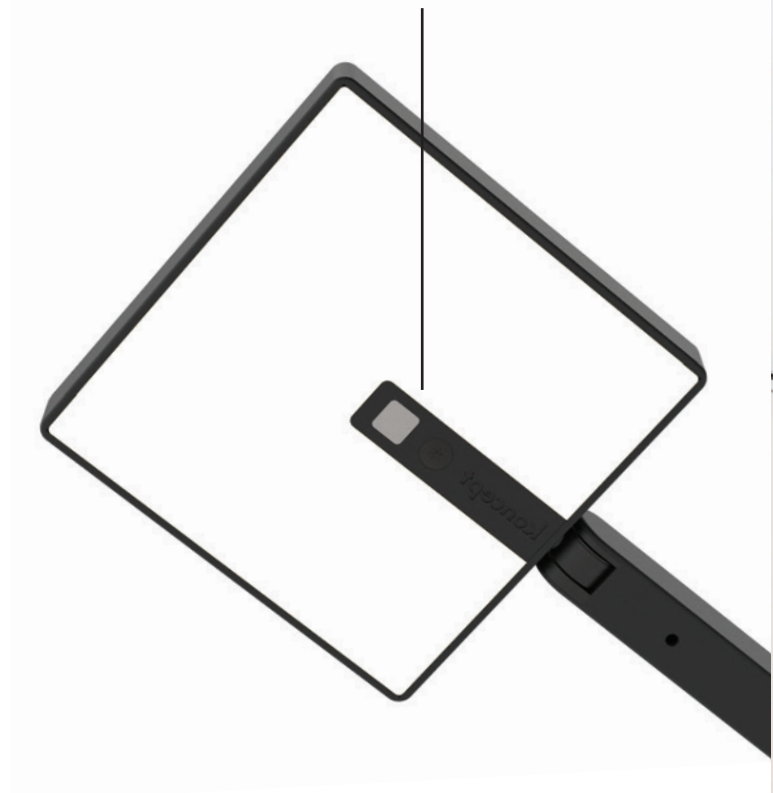

Contemporary Spotlight

Focaccia solo desk lamp

Designers
Kenneth Ng, Edmund Ng

Best of NeoCon GOLD 2022

The Focaccia Solo Lamp is a compact version of the Focaccia Desk. It still comes standard with a slim and flexible body that can be bent at the joints, and swiveled at the base, but instead features one arm to fit into those smaller areas. The diffused square spotlight head is able to adjust light color from 2700 K (warm) to 5000 K (white), and brightness level with a touch strip on the top. Additionally, the Solo model includes an occupancy sensor, and a USB-C charging port for charging devices. This contemporary lamp is functional, stylish, and compact.

The Focaccia Desk Lamp was designed to have a minimal footprint. Konzept designers enhanced this by ensuring compatibility with various Konzept mounting options. Using desk clamps, grommet mounts, and hardwire wall mounts, users can create more desk space. These mounts also keep the power cord barely visible. Additionally, the Qi base offers quick and easy charging for compatible phones—just place your phone on the base, and it will start charging automatically.

Desk Base

Wireless Charging Qi Base

Two-piece clamp

Grommet mount

Slatwall mount

Wall mount

Through-table mount

Touch strip to adjust brightness

Occupancy sensor & light color changing button

USB-C charging port

The optional wireless charging base is powered by the USB-C port on the Focaccia body.

Technical Information

Occupancy Sensor:	Focaccia Solo Built-in
USB-C port:	Built-in
Color Temperature:	2,700K - 5000K
Lumens:	460
Energy Consumption:	7 W
Standard Finishes:	Matte Black, Silver, Matte Fire Red
L-90 Rated Lifespan:	60,000 hours
Color Rendering Index:	90+
Brightness Adjustability:	Continuous dimming (touchstrip)
Material:	Aluminum, plastic
Safety Rating:	C-UL-US Certified
Warranty:	5 years
Voltage:	100-240V