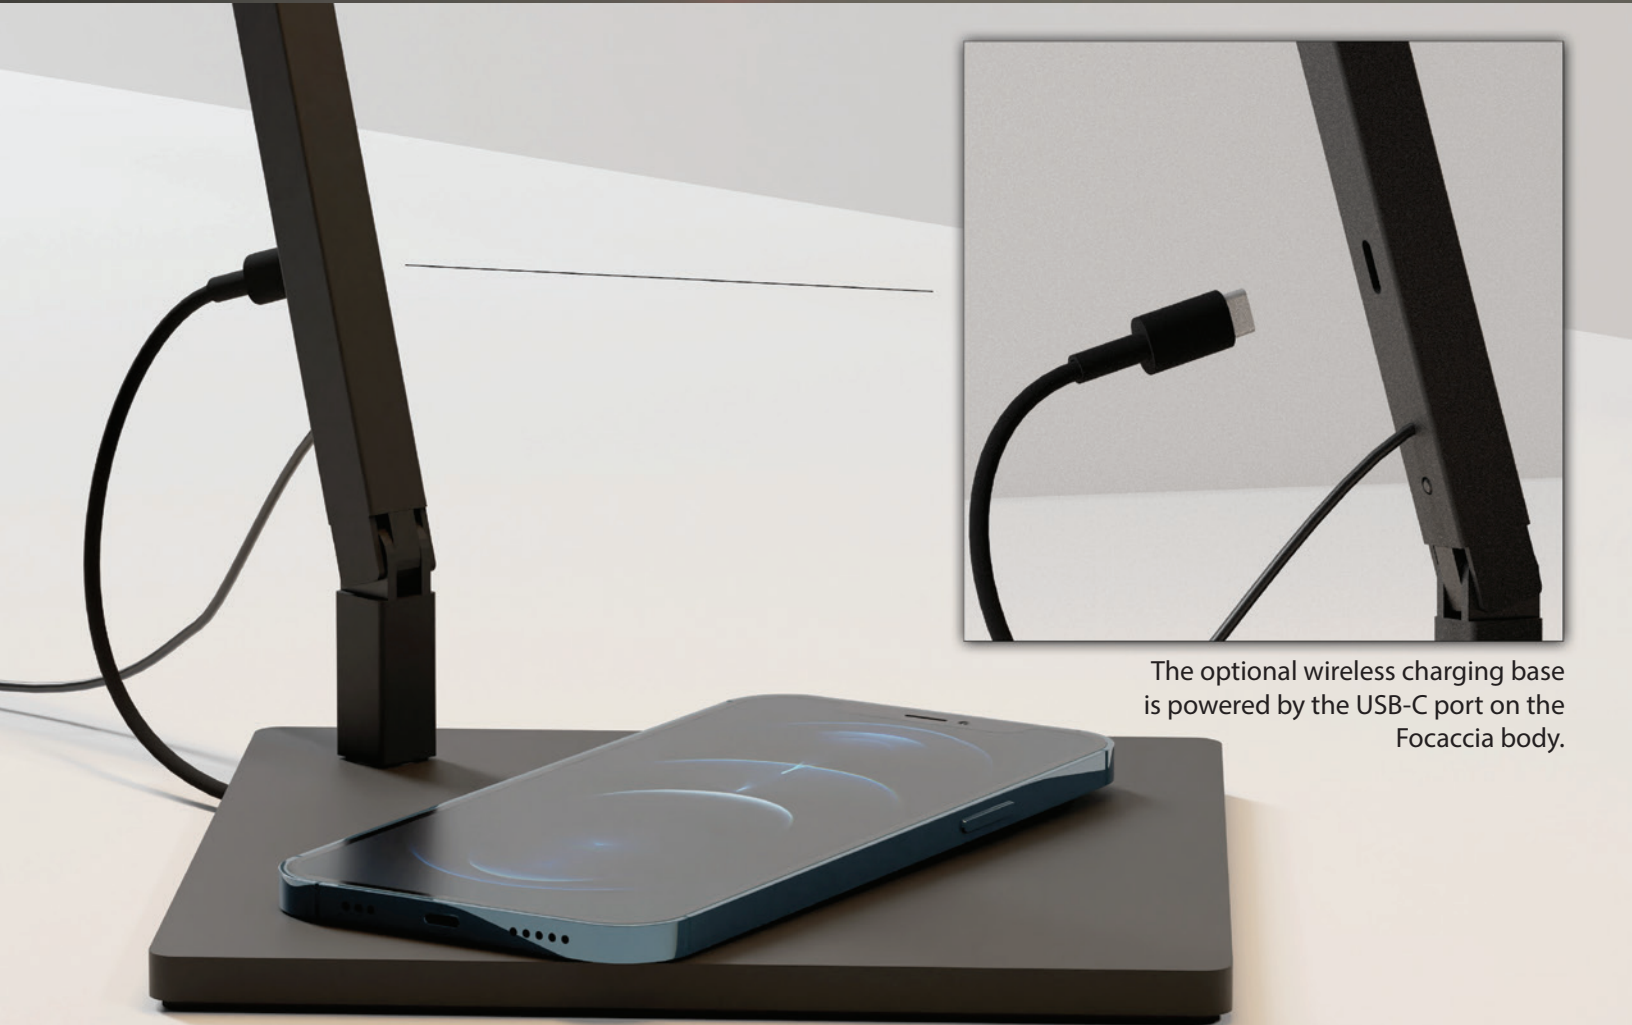

Contemporary Spotlight

Focaccia solo desk lamp

Designers
Kenneth Ng, Edmund Ng

Best of NeoCon GOLD 2022

The Focaccia Solo Lamp is a compact version of the Focaccia Desk. It still comes standard with a slim and flexible body that can be bent at the joints, and swiveled at the base, but instead features one arm to fit into those smaller areas. The diffused square spotlight head is able to adjust light color from 2700 K (warm) to 5000 K (white), and brightness level with a touch strip on the top. Additionally, the Solo model includes an occupancy sensor, and a USB-C charging port for charging devices. This contemporary lamp is functional, stylish, and compact.

The Focaccia Desk Lamp was designed to have a minimal footprint. Konzept designers enhanced this by ensuring compatibility with various Konzept mounting options. Using desk clamps, grommet mounts, and hardwire wall mounts, users can create more desk space. These mounts also keep the power cord barely visible. Additionally, the Qi base offers quick and easy charging for compatible phones—just place your phone on the base, and it will start charging automatically.

Desk Base

Wireless Charging Qi Base

Two-piece clamp

Grommet mount

Slatwall mount

Wall mount

Through-table mount

Touch strip to adjust brightness

Occupancy sensor & light color changing button

USB-C charging port

The optional wireless charging base is powered by the USB-C port on the Focaccia body.

Technical Information

Occupancy Sensor:	Focaccia Solo Built-in
USB-C port:	Built-in
Color Temperature:	2,700K - 5000K
Lumens:	460
Energy Consumption:	7 W
Standard Finishes:	Matte Black, Silver, Matte Fire Red
L-90 Rated Lifespan:	60,000 hours
Color Rendering Index:	90+
Brightness Adjustability:	Continuous dimming (touchstrip)
Material:	Aluminum, plastic
Safety Rating:	C-UL-US Certified
Warranty:	5 years
Voltage:	100-240V