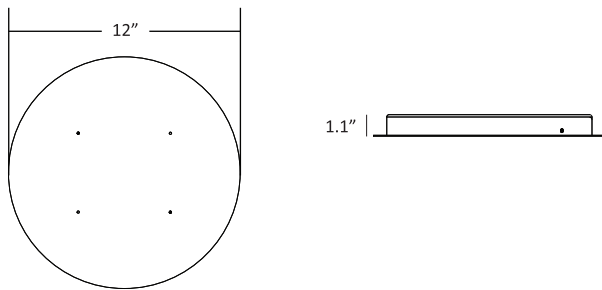

Ceiling

Light for Above & Below

Designers
Kenneth Ng, Edmund Ng

Z-Bar pendant *rise*

The *rise* is a three-dimensional addition to the Z-Bar Pendant line. Available in five different geometric configurations, these contemporary and minimalist pendants consist of modular light bars on the top and bottom tiers that independently rotate 360.° Direct the top light bars up to the ceiling and the bottom bars down to enjoy both ambient and task light. Optional acoustic panels are available as an attractive solution to sound absorption.

	18 x 18" Square	26 x 26" Square	50.5 x 50.5" Square	40 x 14" Rect.	56.2" x 14" Rect.
Lumens:	2,100	3,000	8,900	3,000	5,350
Energy Consumption:	40 W	40 W	140 W	40 W	84 W
Rated Lifespan:	>60,000 hours				
Color Temperature:	3,000 K				
Color Rendering Index (CRI):	90				
Brightness Adjustability:	For CNP Option : Compatible with ELV wall dimmers For RTM Option : 1 – 10V dimming control only				
Material:	Aluminum, Zinc alloy, plastic				
Safety Rating:	C-UL-US Certified				
Warranty:	5 years / 1 year for hardwire driver				
Voltage:	120 V				
Standard Finishes:	Matte Black, Matte White, Silver				

*Visit koncept.com/dimmers for information on compatible dimmers

Z-Bar Rise Square

Z-Bar Rise Square canopy

Rise Square: 8 rotatable light bars (applies to all sizes)

LEED Information

Integrative Process

To support high-performance, cost-effective project outcomes through an early analysis of the interrelationships among systems. Koncept's LED lighting fixtures operate at high efficacy, therefore helping to minimize energy costs. All Koncept lighting fixtures are dimmable so that occupants can choose the appropriate setting to avoid energy overuse.

ZBP - - RR - SW - - CNP

ZBP - - RS - SW - - CNP

Z-Bar Rise Rectangle

Z-Bar Rise Rectangle canopy

Rise Rectangle: 4 rotatable light bars (applies to all sizes)