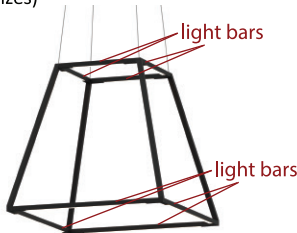

Ceiling

Light for Above & Below

Designers
Kenneth Ng, Edmund Ng

Z-Bar pendant *rise*

The *rise* is a three-dimensional addition to the Z-Bar Pendant line. Available in five different geometric configurations, these contemporary and minimalist pendants consist of modular light bars on the top and bottom tiers that independently rotate 360.° Direct the top light bars up to the ceiling and the bottom bars down to enjoy both ambient and task light. Optional acoustic panels are available as an attractive solution to sound absorption.

*Visit koncept.com/dimmers for information on compatible dimmers

Z-Bar Rise Square

Z-Bar Rise Square canopy

Rise Square: 8 rotatable light bars (applies to all sizes)

LEED Information

Integrative Process

To support high-performance, cost-effective project outcomes through an early analysis of the interrelationships among systems. Koncept's LED lighting fixtures operate at high efficacy, therefore helping to minimize energy costs. All Koncept lighting fixtures are dimmable so that occupants can choose the appropriate setting to avoid energy overuse.

ZBP - - RR - SW - - CNP

ZBP - - RS - SW - - CNP

Z-Bar Rise Rectangle

Z-Bar Rise Rectangle canopy

Rise Rectangle: 4 rotatable light bars (applies to all sizes)