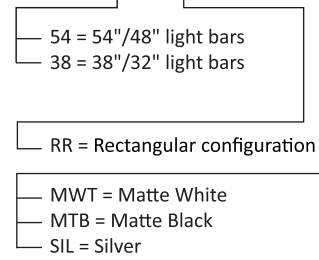

Ceiling

Light for Above & Below

Designers
Kenneth Ng, Edmund Ng

Z-Bar pendant *rise*

The *rise* is a three-dimensional addition to the Z-Bar Pendant line. Available in five different geometric configurations, these contemporary and minimalist pendants consist of modular light bars on the top and bottom tiers that independently rotate 360.° Direct the top light bars up to the ceiling and the bottom bars down to enjoy both ambient and task light. Optional acoustic panels are available as an attractive solution to sound absorption.

	18 x 18" Square	26 x 26" Square	50.5 x 50.5" Square	40 x 14" Rect.	56.2" x 14" Rect.
Lumens:	2,100	3,000	8,900	3,000	5,350
Energy Consumption:	40 W	40 W	140 W	40 W	84 W
Rated Lifespan:	>60,000 hours				
Color Temperature:	3,000 K				
Color Rendering Index (CRI):	90				
Brightness Adjustability:	For CNP Option : Compatible with ELV wall dimmers For RTM Option : 1 – 10V dimming control only				
Material:	Aluminum, Zinc alloy, plastic				
Safety Rating:	C-UL-US Certified				
Warranty:	5 years / 1 year for hardwire driver				
Voltage:	120 V				
Standard Finishes:	Matte Black, Matte White, Silver				

*Visit koncept.com/dimmers for information on compatible dimmers

Z-Bar Rise Square

Z-Bar Rise Square canopy

Rise Square: 8 rotatable light bars (applies to all sizes)

LEED Information

Integrative Process

To support high-performance, cost-effective project outcomes through an early analysis of the interrelationships among systems. Koncept's LED lighting fixtures operate at high efficacy, therefore helping to minimize energy costs. All Koncept lighting fixtures are dimmable so that occupants can choose the appropriate setting to avoid energy overuse.

ZBP - - RR - SW - - CNP

ZBP - - RS - SW - - CNP

Z-Bar Rise Rectangle

Z-Bar Rise Rectangle canopy

Rise Rectangle: 4 rotatable light bars (applies to all sizes)