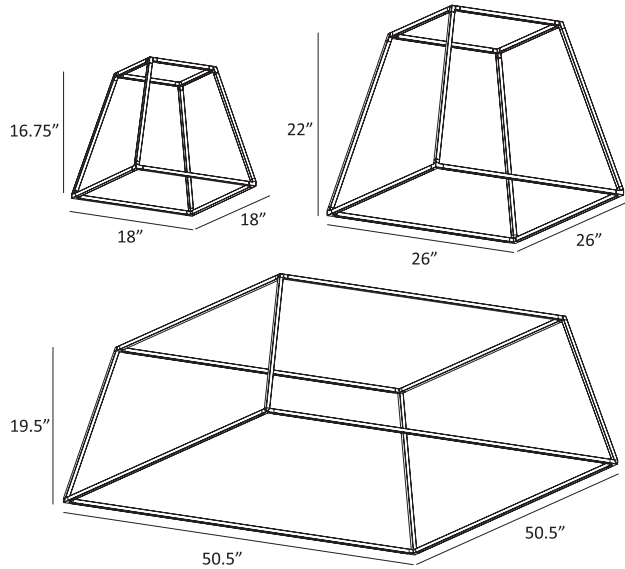

Ceiling

Light for Above & Below

Designers
Kenneth Ng, Edmund Ng

Z-Bar pendant *rise*

The *rise* is a three-dimensional addition to the Z-Bar Pendant line. Available in five different geometric configurations, these contemporary and minimalist pendants consist of modular light bars on the top and bottom tiers that independently rotate 360.° Direct the top light bars up to the ceiling and the bottom bars down to enjoy both ambient and task light. Optional acoustic panels are available as an attractive solution to sound absorption.

	18 x 18" Square	26 x 26" Square	50.5 x 50.5" Square	40 x 14" Rect.	56.2" x 14" Rect.
Lumens:	2,100	3,000	8,900	3,000	5,350
Energy Consumption:	40 W	40 W	140 W	40 W	84 W
Rated Lifespan:	>60,000 hours				
Color Temperature:	3,000 K				
Color Rendering Index (CRI):	90				
Brightness Adjustability:	For CNP Option : Compatible with ELV wall dimmers For RTM Option : 1 – 10V dimming control only				
Material:	Aluminum, Zinc alloy, plastic				
Safety Rating:	C-UL-US Certified				
Warranty:	5 years / 1 year for hardwire driver				
Voltage:	120 V				
Standard Finishes:	Matte Black, Matte White, Silver				

*Visit koncept.com/dimmers for information on compatible dimmers

Z-Bar Rise Square

Z-Bar Rise Square canopy

Rise Square: 8 rotatable light bars (applies to all sizes)

LEED Information

Integrative Process

To support high-performance, cost-effective project outcomes through an early analysis of the interrelationships among systems. Koncept's LED lighting fixtures operate at high efficacy, therefore helping to minimize energy costs. All Koncept lighting fixtures are dimmable so that occupants can choose the appropriate setting to avoid energy overuse.

ZBP - - RR - SW - - CNP

ZBP - - RS - SW - - CNP

Z-Bar Rise Rectangle

Z-Bar Rise Rectangle canopy

Rise Rectangle: 4 rotatable light bars (applies to all sizes)