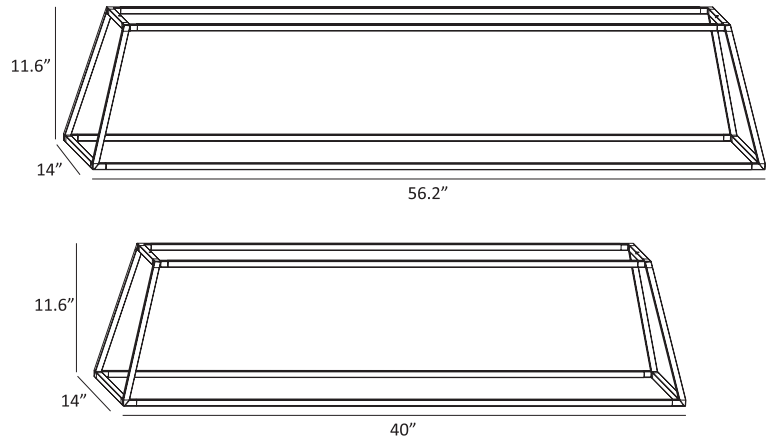

Ceiling

Light for Above & Below

Designers
Kenneth Ng, Edmund Ng

Z-Bar pendant *rise*

The *rise* is a three-dimensional addition to the Z-Bar Pendant line. Available in five different geometric configurations, these contemporary and minimalist pendants consist of modular light bars on the top and bottom tiers that independently rotate 360.° Direct the top light bars up to the ceiling and the bottom bars down to enjoy both ambient and task light. Optional acoustic panels are available as an attractive solution to sound absorption.

	18 x 18" Square	26 x 26" Square	50.5 x 50.5" Square	40 x 14" Rect.	56.2" x 14" Rect.
Lumens:	2,100	3,000	8,900	3,000	5,350
Energy Consumption:	40 W	40 W	140 W	40 W	84 W
Rated Lifespan:	>60,000 hours				
Color Temperature:	3,000 K				
Color Rendering Index (CRI):	90				
Brightness Adjustability:	For CNP Option : Compatible with ELV wall dimmers For RTM Option : 1 – 10V dimming control only				
Material:	Aluminum, Zinc alloy, plastic				
Safety Rating:	C-UL-US Certified				
Warranty:	5 years / 1 year for hardwire driver				
Voltage:	120 V				
Standard Finishes:	Matte Black, Matte White, Silver				

*Visit koncept.com/dimmers for information on compatible dimmers

Z-Bar Rise Square

Z-Bar Rise Square canopy

Rise Square: 8 rotatable light bars (applies to all sizes)

LEED Information

Integrative Process

To support high-performance, cost-effective project outcomes through an early analysis of the interrelationships among systems. Koncept's LED lighting fixtures operate at high efficacy, therefore helping to minimize energy costs. All Koncept lighting fixtures are dimmable so that occupants can choose the appropriate setting to avoid energy overuse.

ZBP - - RR - SW - - CNP

ZBP - - RS - SW - - CNP

Z-Bar Rise Rectangle

Z-Bar Rise Rectangle canopy

Rise Rectangle: 4 rotatable light bars (applies to all sizes)