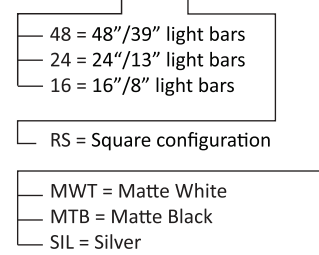

Ceiling

Light for Above & Below

Designers
Kenneth Ng, Edmund Ng

Z-Bar pendant *rise*

The *rise* is a three-dimensional addition to the Z-Bar Pendant line. Available in five different geometric configurations, these contemporary and minimalist pendants consist of modular light bars on the top and bottom tiers that independently rotate 360.° Direct the top light bars up to the ceiling and the bottom bars down to enjoy both ambient and task light. Optional acoustic panels are available as an attractive solution to sound absorption.

	18 x 18" Square	26 x 26" Square	50.5 x 50.5" Square	40 x 14" Rect.	56.2" x 14" Rect.
Lumens:	2,100	3,000	8,900	3,000	5,350
Energy Consumption:	40 W	40 W	140 W	40 W	84 W
Rated Lifespan:	>60,000 hours				
Color Temperature:	3,000 K				
Color Rendering Index (CRI):	90				
Brightness Adjustability:	For CNP Option : Compatible with ELV wall dimmers For RTM Option : 1 – 10V dimming control only				
Material:	Aluminum, Zinc alloy, plastic				
Safety Rating:	C-UL-US Certified				
Warranty:	5 years / 1 year for hardwire driver				
Voltage:	120 V				
Standard Finishes:	Matte Black, Matte White, Silver				

*Visit koncept.com/dimmers for information on compatible dimmers

Z-Bar Rise Square

Z-Bar Rise Square canopy

Rise Square: 8 rotatable light bars (applies to all sizes)

LEED Information

Integrative Process

To support high-performance, cost-effective project outcomes through an early analysis of the interrelationships among systems. Koncept's LED lighting fixtures operate at high efficacy, therefore helping to minimize energy costs. All Koncept lighting fixtures are dimmable so that occupants can choose the appropriate setting to avoid energy overuse.

ZBP - - RR - SW - - CNP

ZBP - - RS - SW - - CNP

Z-Bar Rise Rectangle

Z-Bar Rise Rectangle canopy

Rise Rectangle: 4 rotatable light bars (applies to all sizes)