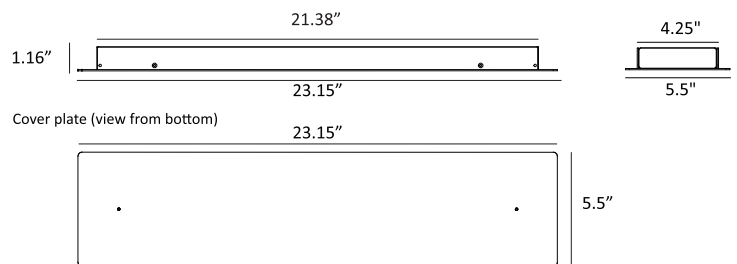

Ceiling

Light for Above & Below

Designers
Kenneth Ng, Edmund Ng

Z-Bar pendant *rise*

The *rise* is a three-dimensional addition to the Z-Bar Pendant line. Available in five different geometric configurations, these contemporary and minimalist pendants consist of modular light bars on the top and bottom tiers that independently rotate 360.° Direct the top light bars up to the ceiling and the bottom bars down to enjoy both ambient and task light. Optional acoustic panels are available as an attractive solution to sound absorption.

	18 x 18" Square	26 x 26" Square	50.5 x 50.5" Square	40 x 14" Rect.	56.2" x 14" Rect.
Lumens:	2,100	3,000	8,900	3,000	5,350
Energy Consumption:	40 W	40 W	140 W	40 W	84 W
Rated Lifespan:	>60,000 hours				
Color Temperature:	3,000 K				
Color Rendering Index (CRI):	90				
Brightness Adjustability:	For CNP Option : Compatible with ELV wall dimmers For RTM Option : 1 – 10V dimming control only				
Material:	Aluminum, Zinc alloy, plastic				
Safety Rating:	C-UL-US Certified				
Warranty:	5 years / 1 year for hardwire driver				
Voltage:	120 V				
Standard Finishes:	Matte Black, Matte White, Silver				

*Visit koncept.com/dimmers for information on compatible dimmers

Z-Bar Rise Square

Z-Bar Rise Square canopy

Rise Square: 8 rotatable light bars (applies to all sizes)

LEED Information

Integrative Process

To support high-performance, cost-effective project outcomes through an early analysis of the interrelationships among systems. Koncept's LED lighting fixtures operate at high efficacy, therefore helping to minimize energy costs. All Koncept lighting fixtures are dimmable so that occupants can choose the appropriate setting to avoid energy overuse.

ZBP - - RR - SW - - CNP

ZBP - - RS - SW - - CNP

Z-Bar Rise Rectangle

Z-Bar Rise Rectangle canopy

Rise Rectangle: 4 rotatable light bars (applies to all sizes)