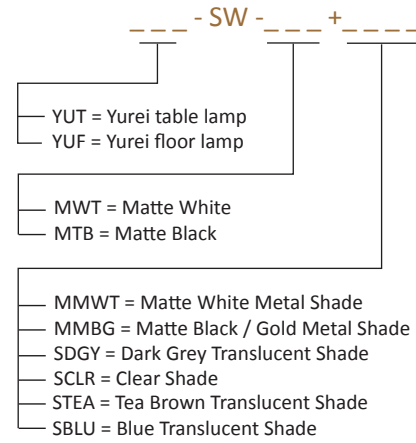

Desk

Floor

Seamlessly blends into your interior

## Yurei Table & Floor lamps

Designers  
Kenneth Ng, Edmund Ng

Best of NeoCon GOLD 2023

Drawing inspiration from the Japanese word for ghost, Yurei, our new lighting solution features unique translucent light shades that embody the spirit of the name. With its ethereal appearance, the Yurei Light adds mystique and style to any interior. Desk/floor models include dimmer, height-adjustable features, and a 7.5W USB-C charging port. The optional light shade is easily replaceable to match any aesthetic. Available in various colors and finishes, it adds an artistic touch and, with an acoustic panel, reduces noise for a calming environment. Made from over 95% recyclable materials, it's a sustainable choice. Mounting options include suspension pendant, flush ceiling, through-table, desk clamp, or free-standing base.

**YUT / YUF**  
 Lumens: 760  
 Energy Consumption : 14 W  
 Rated Lifespan 60,000+ hours  
 Color Temperature: 3,000 K  
 Color Rendering Index (Ra) : 90+  
 Color Rendering Index (R9) : 50+  
 Features: USB-C port (7.5W)  
 Dimmer  
 Material: Aluminum, Plexiglass  
 Warranty: 5 years  
 Voltage: 100-240V  
 Standard Finish (luminaire): White, Black  
 Shade Finishes: Matte White (Metal)  
 Matte Black / Gold (Metal)  
 Dark Grey (Translucent)  
 Clear  
 Tea Brown (Translucent)  
 Blue (Translucent)