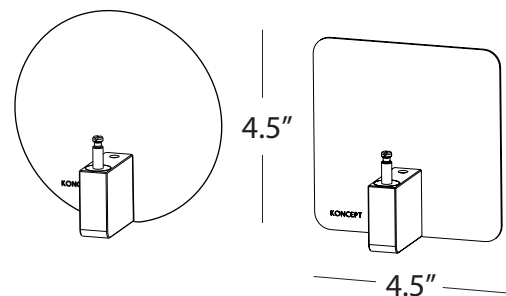

Hardwire Wall Mount (MT-01-W002)