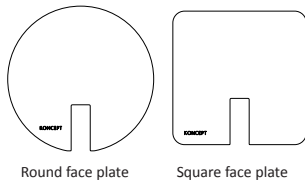

Accessories

Hardwire Wall Mount

The hardwired wall mount converts compatible Koncept desk lamps into wall lamps. Compatible models include Splitty*, Mosso Pro, and Z-Bar* (Gen4, Gen3) desk lamps.

***Pro version not compatible.**

Available in 5 finishes: Silver, White, Matte White, Metallic Black and Matte Black. Comes with round and square face plates.

Round face plate

Square face plate

MT-01-W002 - - - -

- SIL = Silver
- MWT = Matte White
- MTB = Matte Black
- WHT = White
- MBK = Metallic Black