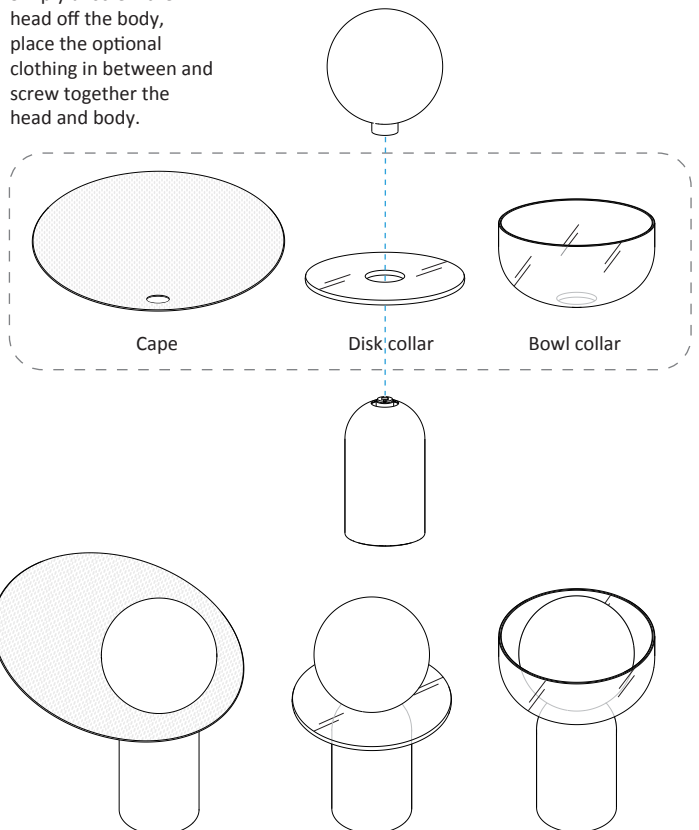

Lantern

Your lighting companion

Designers
Kenneth Ng, Edmund Ng

Guy lantern

The Guy lantern serves as a versatile and convenient lighting source suitable for both indoor and outdoor settings. It goes beyond mere illumination, offering warm light with adjustable dimming options, enhancing user experiences. With a minimum 10-hour (& 80+ hours at dimmest setting) usage time at full charge, it addresses the need for portable, long-lasting lighting, further extended by its adaptability as it transforms into a table lamp when used with a charging base. Its uniqueness lies in its design concept, mimicking a person with interchangeable "clothing" accessories, setting it apart from typical lanterns, including a "cape" – a curved hot pressed felt, "collar glass" – a glass disk, "collar bowl" – a glass bowl, and a rotatable trapezoid-shaped lamp shade. Its soft glow, and durable features make it distinct and appealing. The primary goal was to craft a stylish, versatile, and enduring lighting solution that caters to diverse settings. This objective was successfully achieved by focusing on user needs, such as extended battery life, adaptability, and the opportunity for personalization.

*USB-C Charger not included.

Guy Standard package with shade

Guy with optional clothing item

Optional clothing item

- Guy Disk Collar (Glass)
P4 - GUY - DDGY
- Guy Cape (Felt)
P4 - GUY - CLTM
- Guy Bowl Collar (Glass)
P4 - GUY - BDGY - 5

Optional clothing items for Guy

Simply unscrew the head off the body, place the optional clothing in between and screw together the head and body.

LEED Information

Integrative Process

To support high-performance, cost-effective project outcomes through an early analysis of the interrelationships among systems. Konzept's LED desktop and task lighting provides finer control over lighting levels in occupied spaces. With personal lighting in place, elimination or downsizing of building lighting systems is possible.