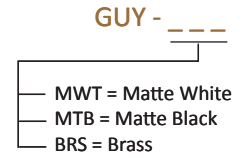

GUY
Lumens: 190
Battery Life : 10 hours at max brightness / 80+ hours at lowest setting (at full charge)
Rated LED Lifespan: 60,000+ hours
Color Temperature: 2,700 K
Color Rendering Index (Ra) : 90+
Color Rendering Index (R9) : 50+
Material: Aluminum, Plexiglass
Warranty: 5 years
Voltage: 5V
Standard Finish (luminare): Matte White, Matte Black, Brass
Shade Finishes: Matte White (Metal)
Matte Black / Brass (Metal)
Dark Grey (Disk Collar, Bowl Collar)
Light Marble (Cape)

*USB-C Charger not included.

Guy Standard package with shade