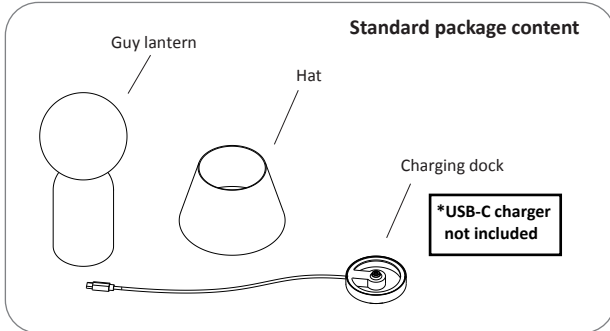

Lantern

Your lighting companion

Designers
Kenneth Ng, Edmund Ng

Guy lantern

The Guy lantern serves as a versatile and convenient lighting source suitable for both indoor and outdoor settings. It goes beyond mere illumination, offering warm light with adjustable dimming options, enhancing user experiences. With a minimum 10-hour (& 80+ hours at dimmest setting) usage time at full charge, it addresses the need for portable, long-lasting lighting, further extended by its adaptability as it transforms into a table lamp when used with a charging base. Its uniqueness lies in its design concept, mimicking a person with interchangeable "clothing" accessories, setting it apart from typical lanterns, including a "cape" – a curved hot pressed felt, "collar glass" – a glass disk, "collar bowl" – a glass bowl, and a rotatable trapezoid-shaped lamp shade. Its soft glow, and durable features make it distinct and appealing. The primary goal was to craft a stylish, versatile, and enduring lighting solution that caters to diverse settings. This objective was successfully achieved by focusing on user needs, such as extended battery life, adaptability, and the opportunity for personalization.

*USB-C Charger not included.

Guy Standard package with shade

Guy with optional clothing item

Optional clothing item

- Guy Disk Collar (Glass)
P4 - GUY - DDGY
- Guy Cape (Felt)
P4 - GUY - CLTM
- Guy Bowl Collar (Glass)
P4 - GUY - BDGY - 5

Optional clothing items for Guy

Simply unscrew the head off the body, place the optional clothing in between and screw together the head and body.

LEED Information

Integrative Process

To support high-performance, cost-effective project outcomes through an early analysis of the interrelationships among systems. Konzept's LED desktop and task lighting provides finer control over lighting levels in occupied spaces. With personal lighting in place, elimination or downsizing of building lighting systems is possible.