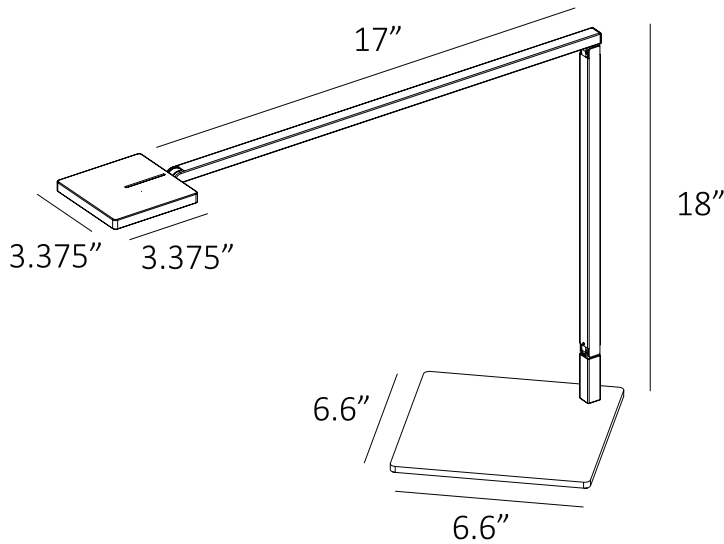

Dimensions

LEED Information

Integrative Process

To support high-performance, cost-effective project outcomes through an early analysis of the interrelationships among systems. Konzept's LED desktop and task lighting provides finer control over lighting levels in occupied spaces. With personal lighting in place, elimination or downsizing of building lighting systems is possible.

Interior Lighting

To promote occupants' productivity, comfort and well-being by providing high-quality lighting. Konzept's portable task lighting products provide more than three lighting levels that occupants can easily adjust to suit their needs. Furthermore, all Konzept lighting products use high quality LED light sources with CRI over 80 and L70 rated lifespan over 50,000 hours. Desktop and task personal lighting also provide the opportunity to reduce overhead lighting.