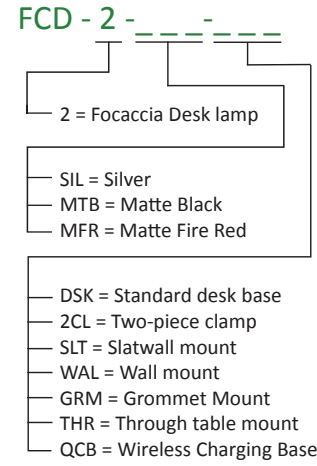

Technical Information

Occupancy Sensor:	Built-in
USB-C port:	Built-in
Color Temperature:	2,700K - 5000K
Lumens:	460
Energy Consumption:	7 W
Standard Finishes:	Matte Black, Silver, Matte Fire Red
L-90 Rated Lifespan:	60,000 hours
Color Rendering Index:	90+
Brightness Adjustability:	Continuous dimming (touchstrip)
Material:	Aluminum, plastic
Safety Rating:	C-UL-US Certified
Warranty:	5 years
Voltage:	100-240V

Focaccia Desk