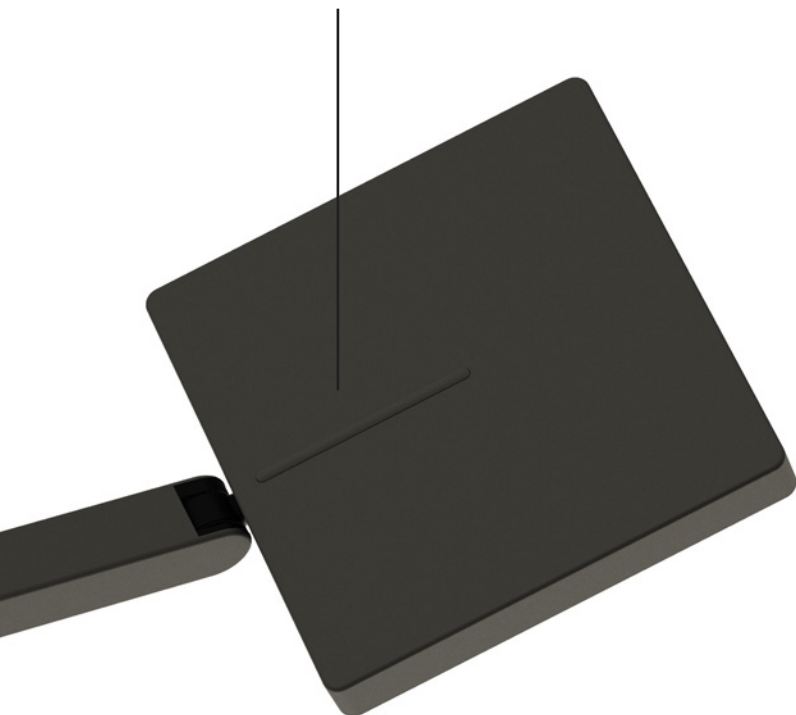

Desk

Contemporary Spotlight

Focaccia desk lamp

Designers
Kenneth Ng, Edmund Ng

Best of NeoCon GOLD 2022

The Focaccia Desk Lamp provides a sleek and modern solution for any workspace, home office, and more. The lamp is designed with a slim and flexible body that can be bent at the joints, and swiveled at the base. The Desk model features two arms for a long reach and extension for your tasks. The diffused square spotlight head is able to adjust light color from 2700 K (warm) to 5000 K (white), and brightness level with a touch strip on the top. Additionally, the Desk model includes an occupancy sensor, and a USB-C charging port for charging devices. This contemporary lamp is both functional and stylish.

The Focaccia Desk Lamp was designed to have a minimal footprint. Concept designers enhanced this by ensuring compatibility with various Konzept mounting options. Using desk clamps, grommet mounts, and hardwire wall mounts, users can create more desk space. These mounts also keep the power cord barely visible. Additionally, the Qi base offers quick and easy charging for compatible phones—just place your phone on the base, and it will start charging automatically.

Desk Base

Wireless Charging Qi Base

Two-piece clamp

Grommet mount

Slatwall mount

Wall mount

Through-table mount

Focaccia Desk with grommet mount

Articulate and flexible body

Touch strip to adjust brightness

Occupancy sensor & light color changing button

USB-C charging port

The optional wireless charging base is powered by the USB-C port on the Focaccia body.