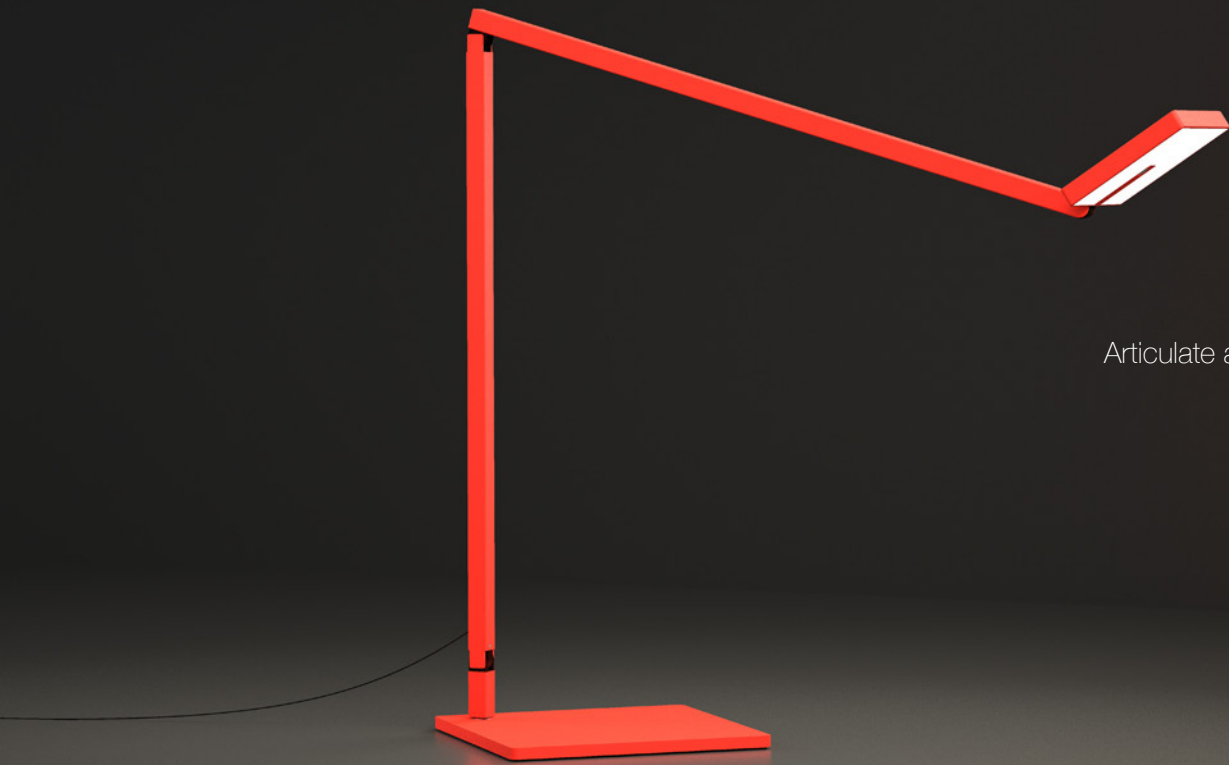

Desk

Contemporary Spotlight

Focaccia desk lamp

Designers
Kenneth Ng, Edmund Ng

Best of NeoCon GOLD 2022

The Focaccia Desk Lamp provides a sleek and modern solution for any workspace, home office, and more. The lamp is designed with a slim and flexible body that can be bent at the joints, and swiveled at the base. The Desk model features two arms for a long reach and extension for your tasks. The diffused square spotlight head is able to adjust light color from 2700 K (warm) to 5000 K (white), and brightness level with a touch strip on the top. Additionally, the Desk model includes an occupancy sensor, and a USB-C charging port for charging devices. This contemporary lamp is both functional and stylish.

The Focaccia Desk Lamp was designed to have a minimal footprint. Concept designers enhanced this by ensuring compatibility with various Konzept mounting options. Using desk clamps, grommet mounts, and hardwire wall mounts, users can create more desk space. These mounts also keep the power cord barely visible. Additionally, the Qi base offers quick and easy charging for compatible phones—just place your phone on the base, and it will start charging automatically.

Desk Base

Wireless Charging Qi Base

Two-piece clamp

Grommet mount

Slatwall mount

Wall mount

Through-table mount

Focaccia Desk with grommet mount

Articulate and flexible body

Touch strip to adjust brightness

Occupancy sensor & light color changing button

USB-C charging port

The optional wireless charging base is powered by the USB-C port on the Focaccia body.