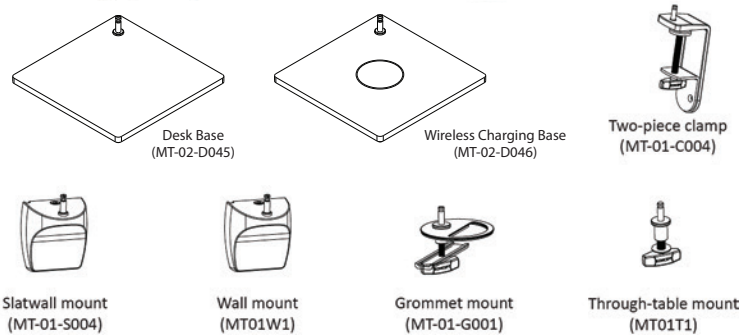

Mounting Options/Accessories*

*Limited finishes available on mounting options