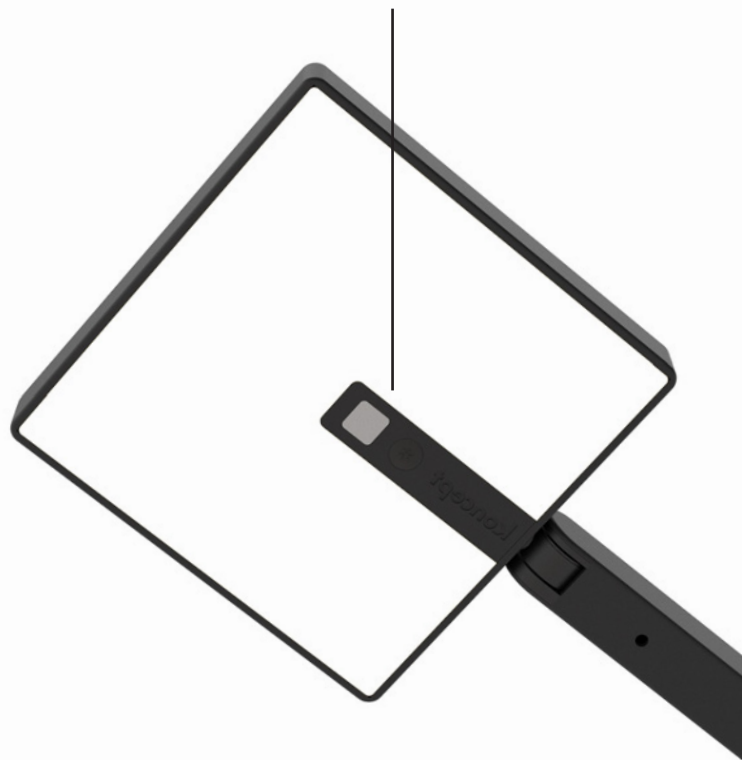

Desk

Contemporary Spotlight

Focaccia desk lamp

Designers
Kenneth Ng, Edmund Ng

Best of NeoCon GOLD 2022

The Focaccia Desk Lamp provides a sleek and modern solution for any workspace, home office, and more. The lamp is designed with a slim and flexible body that can be bent at the joints, and swiveled at the base. The Desk model features two arms for a long reach and extension for your tasks. The diffused square spotlight head is able to adjust light color from 2700 K (warm) to 5000 K (white), and brightness level with a touch strip on the top. Additionally, the Desk model includes an occupancy sensor, and a USB-C charging port for charging devices. This contemporary lamp is both functional and stylish.

The Focaccia Desk Lamp was designed to have a minimal footprint. Concept designers enhanced this by ensuring compatibility with various Konzept mounting options. Using desk clamps, grommet mounts, and hardwire wall mounts, users can create more desk space. These mounts also keep the power cord barely visible. Additionally, the Qi base offers quick and easy charging for compatible phones—just place your phone on the base, and it will start charging automatically.

Desk Base

Wireless Charging Qi Base

Two-piece clamp

Grommet mount

Slatwall mount

Wall mount

Through-table mount

Focaccia Desk with grommet mount

Articulate and flexible body

Touch strip to adjust brightness

Occupancy sensor & light color changing button

USB-C charging port

The optional wireless charging base is powered by the USB-C port on the Focaccia body.