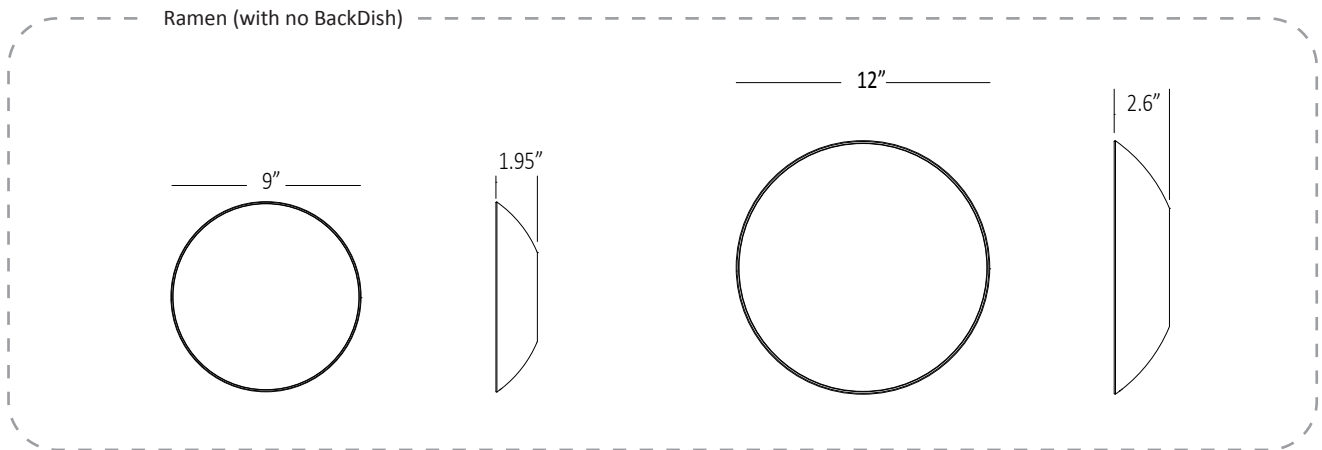

Wall

Enrich the Walls with Light

Designers
Kenneth Ng, Edmund Ng

Ramen with Back Dish

Chicago Athenaeum's Good Design Award 2020

Experience unmatched versatility with our Ramen featuring the new Back Dish. Available in two sizes: an 18-inch back dish (to pair with the 9" Ramen) and a 24-inch back dish (to pair with the 12" Ramen). Elevate your space with matte White, matte black w/ Gold, and elegant Gold w/ white finishes. It features a 3-in-1 mounting solution that allows you to mount it as a wall sconce, a suspended pendant, or a flush-mounted ceiling light. The Ramen with a back dish is compatible with ELV dimmers, offering 1500 lumens of warm 3000k light. Furthermore, it is wet-rated as a wall sconce or flush ceiling light and damp-rated as a suspended pendant.

Lumens: 1500
 Energy Consumption: 17.5 W
 Rated Lifespan: 50,000 hours
 Color Temperature: Soft Warm (3,000 K)
 Color Rendering Index (CRI) : 90
 Brightness Adjustability: Compatible with ELV wall dimmers
 Material: Aluminum, plastic
 Safety Rating: C-UL-US Certified
 wet rated (when used as wall sconce)
 Warranty: 5 years (1 year for hardwire driver)
 Voltage: 120V
 Standard Plate Finishes: Brass, Chrome, Matte White, Matte Black, Oiled Walnut, Charcoal Felt (100% wool), White Oak, Brushed Nickel, Paintable (white)
 Back Dish Finishes: Matte Black & Gold, Matte White, Gold & Matte White
 Mounting option: Suspension, Flush ceiling, wall sconce