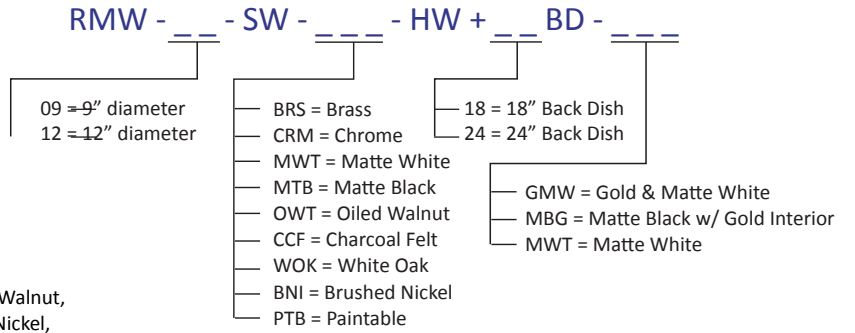

Wall

Enrich the Walls with Light

Designers
Kenneth Ng, Edmund Ng

Ramen with Back Dish

Chicago Athenaeum's Good Design Award 2020

Experience unmatched versatility with our Ramen featuring the new Back Dish. Available in two sizes: an 18-inch back dish (to pair with the 9" Ramen) and a 24-inch back dish (to pair with the 12" Ramen). Elevate your space with matte White, matte black w/ Gold, and elegant Gold w/ white finishes. It features a 3-in-1 mounting solution that allows you to mount it as a wall sconce, a suspended pendant, or a flush-mounted ceiling light. The Ramen with a back dish is compatible with ELV dimmers, offering 1500 lumens of warm 3000k light. Furthermore, it is wet-rated as a wall sconce or flush ceiling light and damp-rated as a suspended pendant.

Lumens: 1500
 Energy Consumption: 17.5 W
 Rated Lifespan: 50,000 hours
 Color Temperature: Soft Warm (3,000 K)
 Color Rendering Index (CRI) : 90
 Brightness Adjustability: Compatible with ELV wall dimmers
 Material: Aluminum, plastic
 Safety Rating: C-UL-US Certified
 wet rated (when used as wall sconce)
 Warranty: 5 years (1 year for hardwire driver)
 Voltage: 120V
 Standard Plate Finishes: Brass, Chrome, Matte White, Matte Black, Oiled Walnut, Charcoal Felt (100% wool), White Oak, Brushed Nickel, Paintable (white)
 Back Dish Finishes: Matte Black & Gold, Matte White, Gold & Matte White
 Mounting option: Suspension, Flush ceiling, wall sconce