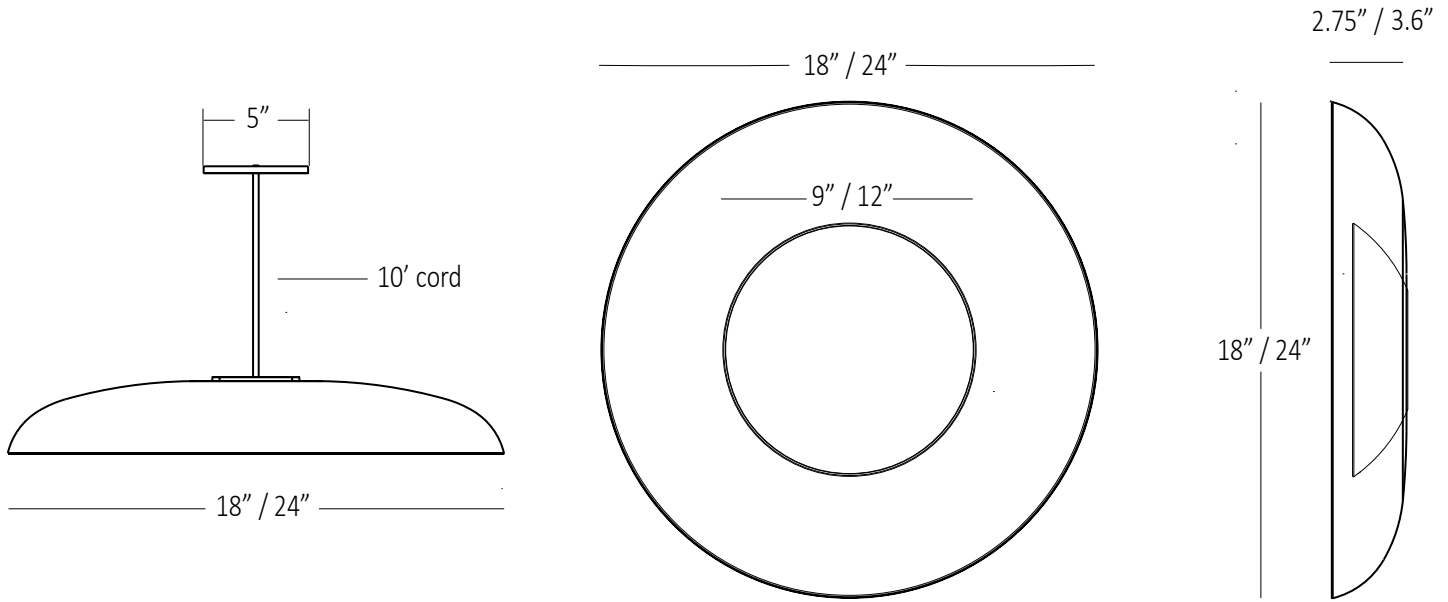

Wall

Enrich the Walls with Light

Designers
Kenneth Ng, Edmund Ng

Ramen with Back Dish

Chicago Athenaeum's Good Design Award 2020

Experience unmatched versatility with our Ramen featuring the new Back Dish. Available in two sizes: an 18-inch back dish (to pair with the 9" Ramen) and a 24-inch back dish (to pair with the 12" Ramen). Elevate your space with matte White, matte black w/ Gold, and elegant Gold w/ white finishes. It features a 3-in-1 mounting solution that allows you to mount it as a wall sconce, a suspended pendant, or a flush-mounted ceiling light. The Ramen with a back dish is compatible with ELV dimmers, offering 1500 lumens of warm 3000k light. Furthermore, it is wet-rated as a wall sconce or flush ceiling light and damp-rated as a suspended pendant.

Lumens: 1500
 Energy Consumption: 17.5 W
 Rated Lifespan: 50,000 hours
 Color Temperature: Soft Warm (3,000 K)
 Color Rendering Index (CRI) : 90
 Brightness Adjustability: Compatible with ELV wall dimmers
 Material: Aluminum, plastic
 Safety Rating: C-UL-US Certified
 wet rated (when used as wall sconce)
 Warranty: 5 years (1 year for hardwire driver)
 Voltage: 120V
 Standard Plate Finishes: Brass, Chrome, Matte White, Matte Black, Oiled Walnut, Charcoal Felt (100% wool), White Oak, Brushed Nickel, Paintable (white)
 Back Dish Finishes: Matte Black & Gold, Matte White, Gold & Matte White
 Mounting option: Suspension, Flush ceiling, wall sconce