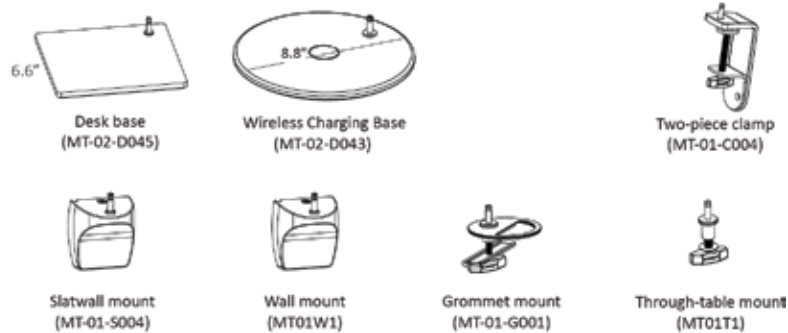

Mounting Options/Accessories*

*Limited finishes available on mounting options