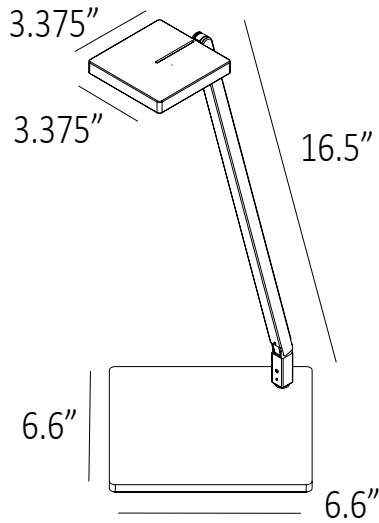

Dimensions

LEED Information

Integrative Process

To support high-performance, cost-effective project outcomes through an early analysis of the interrelationships among systems.

Koncept's LED desktop and task lighting provides finer control over lighting levels in occupied spaces. With personal lighting in place, elimination or downsizing of building lighting systems is possible.

Interior Lighting

To promote occupants' productivity, comfort and well-being by providing high-quality lighting.

Koncept's portable task lighting products provide more than three lighting levels that occupants can easily adjust to suit their needs. Furthermore, all Koncept lighting products use high quality LED light sources with CRI over 90 and L90 rated lifespan over 60,000 hours. Desktop and task personal lighting also provide the opportunity to reduce overhead lighting.

Mounting Options/Accessories*

*Limited finishes available on mounting options