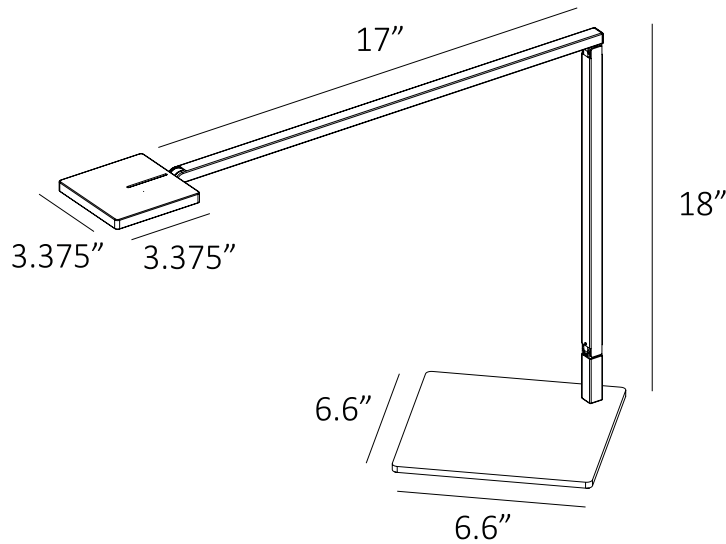

Dimensions

LEED Information

Integrative Process

To support high-performance, cost-effective project outcomes through an early analysis of the interrelationships among systems. Konzept's LED desktop and task lighting provides finer control over lighting levels in occupied spaces. With personal lighting in place, elimination or downsizing of building lighting systems is possible.

Interior Lighting

To promote occupants' productivity, comfort and well-being by providing high-quality lighting. Konzept's portable task lighting products provide more than three lighting levels that occupants can easily adjust to suit their needs. Furthermore, all Konzept lighting products use high quality LED light sources with CRI over 90 and L90 rated lifespan over 60,000 hours. Desktop and task personal lighting also provide the opportunity to reduce overhead lighting.