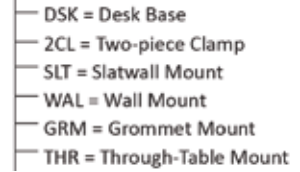

Technical Information

	Focaccia Desk
Occupancy Sensor:	Built-in
USB-C port:	Built-in
Color Temperature:	2,700K - 5000K
Lumens:	460
Energy Consumption:	7 W
Standard Finishes:	Matte Black, Silver, Matte Fire Red
L-90 Rated Lifespan:	60,000 hours
Color Rendering Index:	90+
Brightness Adjustability:	Continuous dimming (touchstrip)
Material:	Aluminum, plastic
Safety Rating:	C-UL-US Certified
Warranty:	5 years
Voltage:	100-240V

Focaccia Desk