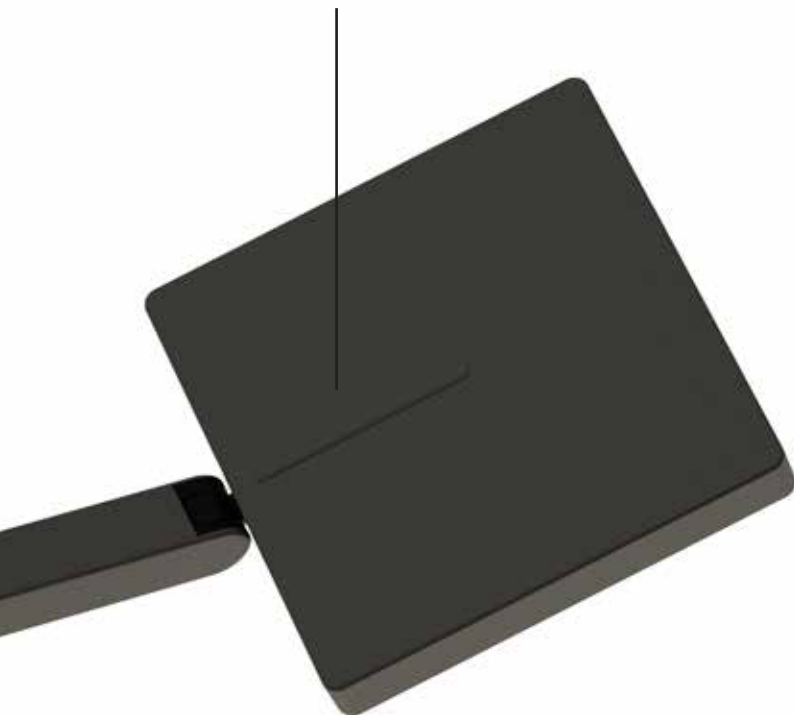

Mounting Options/Accessories*

*Limited finishes available on mounting options

Desk

Contemporary Spotlight

Focaccia solo desk lamp

Designers
Kenneth Ng, Edmund Ng

Best of NeoCon GOLD 2022

The Focaccia Solo Lamp is a compact version of the Focaccia Desk. It still comes standard with a slim and flexible body that can be bent at the joints, and swiveled at the base, but instead features one arm to fit into those smaller areas. The diffused square spotlight head is able to adjust light color from 2700 K (warm) to 5000 K (white), and brightness level with a touch strip on the top. Additionally, the Solo model includes an occupancy sensor, and a USB-C charging port for charging devices. This contemporary lamp is functional, stylish, and compact.

Wireless Charging Qi Base

Two-piece clamp

Grommet mount

Slatwall mount

Wall mount

Through-table mount

Touch strip to adjust brightness

Occupancy sensor & light color changing button

USB-C charging port

The optional wireless charging base is powered by the USB-C port on the Focaccia body.

Technical Information

	Focaccia Solo
Occupancy Sensor:	Built-in
USB-C port:	Built-in
Color Temperature:	2,700K - 5000K
Lumens:	460
Energy Consumption:	7 W
Standard Finishes:	Matte Black, Silver, Matte Fire Red
L-90 Rated Lifespan:	60,000 hours
Color Rendering Index:	90+
Brightness Adjustability:	Continuous dimming (touchstrip)
Material:	Aluminum, plastic
Safety Rating:	C-UL-US Certified
Warranty:	5 years
Voltage:	100-240V