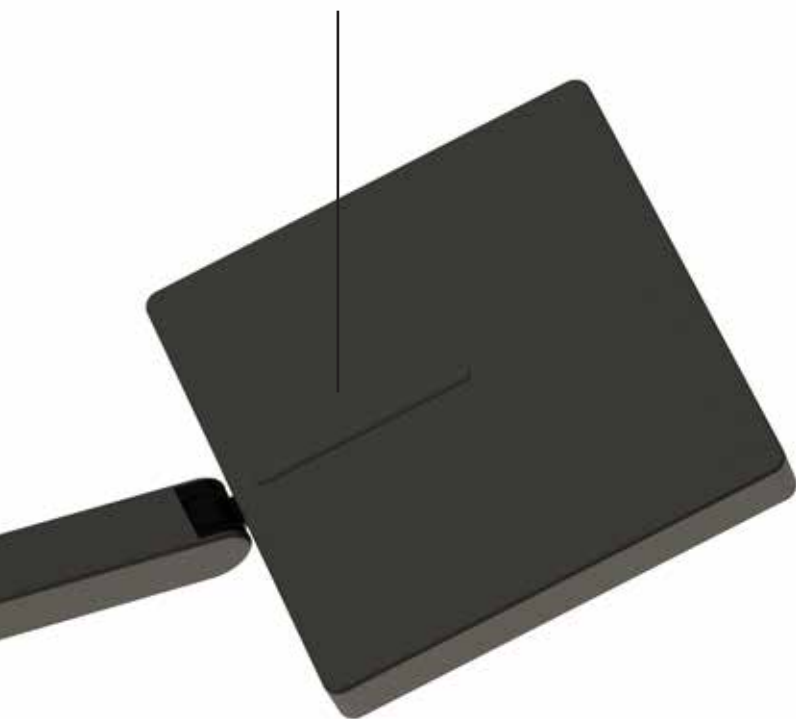

**Desk**

Contemporary Spotlight

Focaccia desk lamp

Designers
Kenneth Ng, Edmund Ng

Best of NeoCon GOLD 2022

The Focaccia Desk Lamp provides a sleek and modern solution for any workspace, home office, and more. The lamp is designed with a slim and flexible body that can be bent at the joints, and swiveled at the base. The Desk model features two arms for a long reach and extension for your tasks. The diffused square spotlight head is able to adjust light color from 2700 K (warm) to 5000 K (white), and brightness level with a touch strip on the top. Additionally, the Desk model includes an occupancy sensor, and a USB-C charging port for charging devices. This contemporary lamp is both functional and stylish.

The Focaccia Desk Lamp was designed to encompass a minimal footprint. Koncept designers amplified this idea by ensuring that the lamp is compatible with a variety of Koncept's mounting options. When users incorporate desk clamps, grommet mounts and hardwire wall mounts, they automatically create more desk space. The lamp's power cord is barely visible with these mounts. The Qi base provides quick and easy charging for compatible phones. Users can simply place their phone on the base, and the device will automatically begin charging.

Wireless Charging Qi Base

Two-piece clamp

Grommet mount

Slatwall mount

Wall mount

Through-table mount

Focaccia Desk with grommet mount

Articulate and flexible body

Touch strip to adjust brightness

Occupancy sensor & light color changing button

USB-C charging port

The optional wireless charging base is powered by the USB-C port on the Focaccia body.

Technical Information