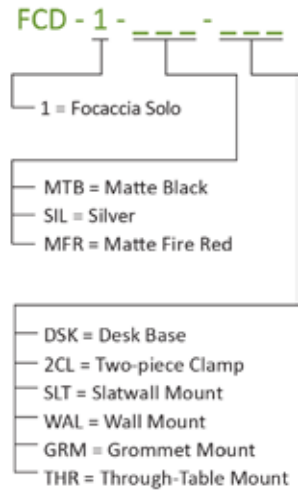

Technical Information

	Focaccia Solo
Occupancy Sensor:	Built-in
USB-C port:	Built-in
Color Temperature:	2,700K - 5000K
Lumens:	460
Energy Consumption:	7 W
Standard Finishes:	Matte Black, Silver, Matte Fire Red
L-90 Rated Lifespan:	60,000 hours
Color Rendering Index:	90+
Brightness Adjustability:	Continuous dimming (touchstrip)
Material:	Aluminum, plastic
Safety Rating:	C-UL-US Certified
Warranty:	5 years
Voltage:	100-240V

Focaccia Solo