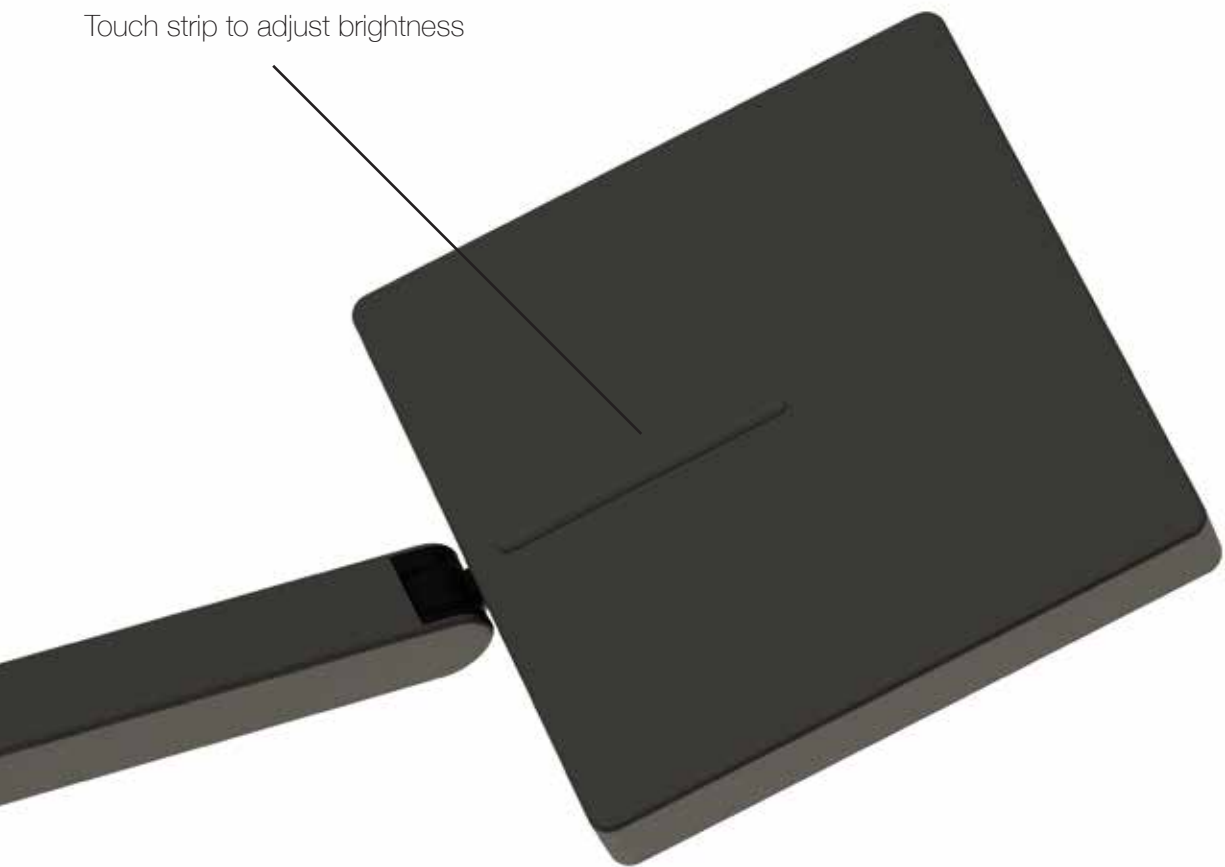

*Limited finishes available on mounting options

Floor

Contemporary Spotlight

Focaccia floor lamp

Designers
Kenneth Ng, Edmund Ng

Best of NeoCon GOLD 2022

The Focaccia Floor Lamp is a long, slim and flexible spotlight that can be bent at the joints, and swiveled at the base, making it a great choice for your contemporary area. The diffused square spotlight head is able to adjust light color from 2700 K (warm) to 5000 K (white), and brightness level with a touch strip on the top. Additionally, the Floor model includes an occupancy sensor, and a USB-C charging port for charging devices.

Touch strip to adjust brightness

Occupancy sensor & light color changing button

Technical Information

	Focaccia Floor
Occupancy Sensor:	Built-in
USB-C port:	Built-in
Color Temperature:	2,700K - 5000K
Lumens:	460
Energy Consumption:	7 W
Standard Finishes:	Matte Black, Silver, Matte Fire Red
L-90 Rated Lifespan:	60,000 hours
Color Rendering Index:	90+
Brightness Adjustability:	Continuous dimming (touchstrip)
Material:	Aluminum, plastic
Safety Rating:	C-UL-US Certified
Warranty:	5 years
Voltage:	100-240V