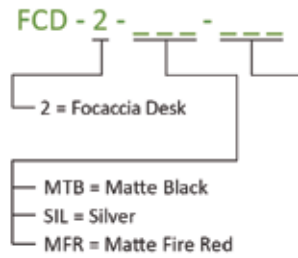

Technical Information

	Focaccia Desk
Occupancy Sensor:	Built-in
USB-C port:	Built-in
Color Temperature:	2,700K - 5000K
Lumens:	460
Energy Consumption:	7 W
Standard Finishes:	Matte Black, Silver, Matte Fire Red
L-90 Rated Lifespan:	60,000 hours
Color Rendering Index:	90+
Brightness Adjustability:	Continuous dimming (touchstrip)
Material:	Aluminum, plastic
Safety Rating:	C-UL-US Certified
Warranty:	5 years
Voltage:	100-240V

Focaccia Desk