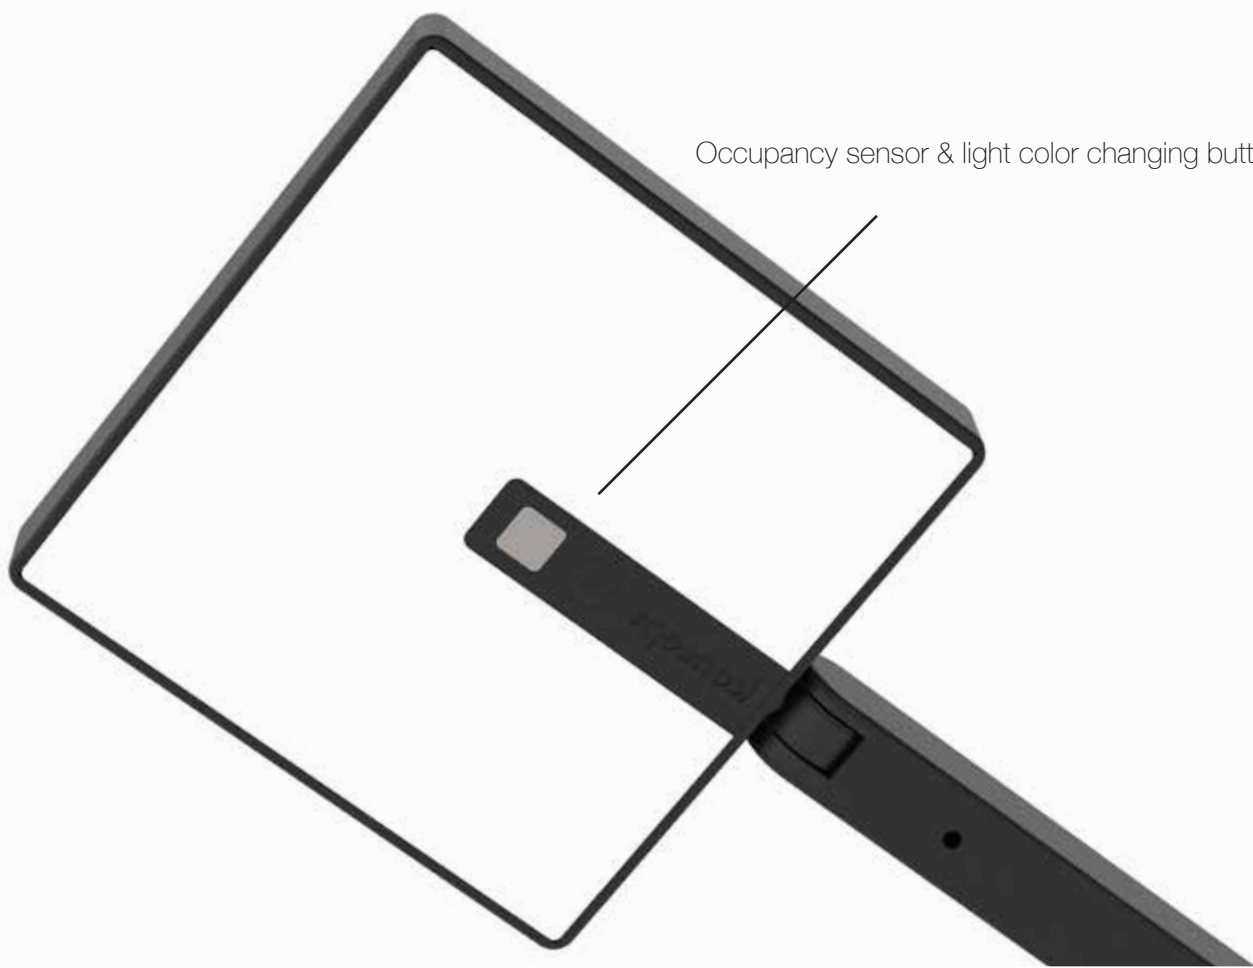

*Limited finishes available on mounting options

Floor

Contemporary Spotlight

Focaccia floor lamp

Designers
Kenneth Ng, Edmund Ng

Best of NeoCon GOLD 2022

The Focaccia Floor Lamp is a long, slim and flexible spotlight that can be bent at the joints, and swiveled at the base, making it a great choice for your contemporary area. The diffused square spotlight head is able to adjust light color from 2700 K (warm) to 5000 K (white), and brightness level with a touch strip on the top. Additionally, the Floor model includes an occupancy sensor, and a USB-C charging port for charging devices.

Touch strip to adjust brightness

Occupancy sensor & light color changing button

Technical Information

	Focaccia Floor
Occupancy Sensor:	Built-in
USB-C port:	Built-in
Color Temperature:	2,700K - 5000K
Lumens:	460
Energy Consumption:	7 W
Standard Finishes:	Matte Black, Silver, Matte Fire Red
L-90 Rated Lifespan:	60,000 hours
Color Rendering Index:	90+
Brightness Adjustability:	Continuous dimming (touchstrip)
Material:	Aluminum, plastic
Safety Rating:	C-UL-US Certified
Warranty:	5 years
Voltage:	100-240V