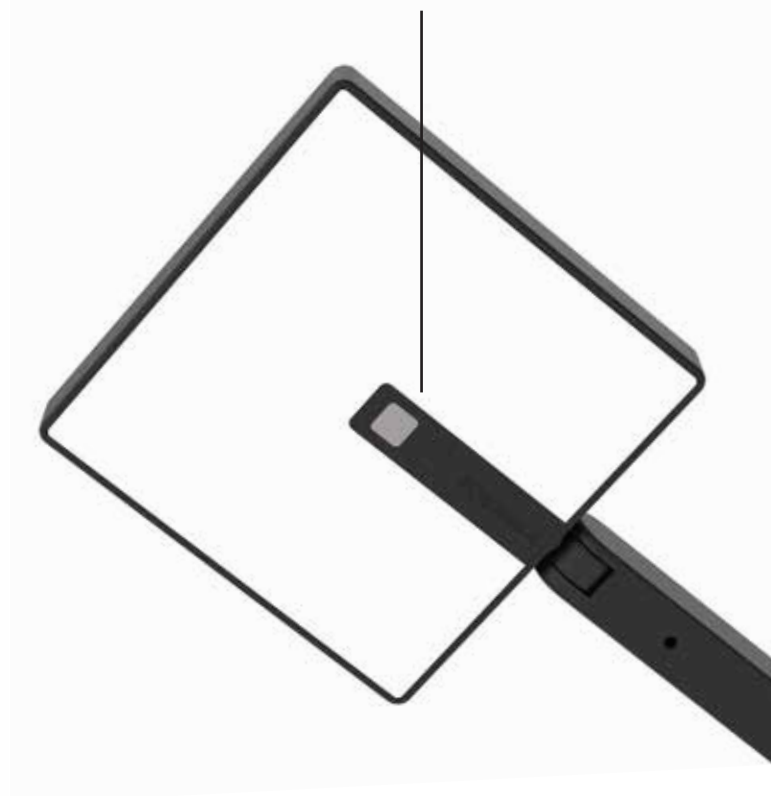

**Desk**

Contemporary Spotlight

Focaccia desk lamp

Designers
Kenneth Ng, Edmund Ng

Best of NeoCon GOLD 2022

The Focaccia Desk Lamp provides a sleek and modern solution for any workspace, home office, and more. The lamp is designed with a slim and flexible body that can be bent at the joints, and swiveled at the base. The Desk model features two arms for a long reach and extension for your tasks. The diffused square spotlight head is able to adjust light color from 2700 K (warm) to 5000 K (white), and brightness level with a touch strip on the top. Additionally, the Desk model includes an occupancy sensor, and a USB-C charging port for charging devices. This contemporary lamp is both functional and stylish.

The Focaccia Desk Lamp was designed to encompass a minimal footprint. Koncept designers amplified this idea by ensuring that the lamp is compatible with a variety of Koncept's mounting options. When users incorporate desk clamps, grommet mounts and hardwire wall mounts, they automatically create more desk space. The lamp's power cord is barely visible with these mounts. The Qi base provides quick and easy charging for compatible phones. Users can simply place their phone on the base, and the device will automatically begin charging.

Wireless Charging Qi Base

Two-piece clamp

Grommet mount

Slatwall mount

Wall mount

Through-table mount

Focaccia Desk with grommet mount

Articulate and flexible body

Touch strip to adjust brightness

Occupancy sensor & light color changing button

USB-C charging port

The optional wireless charging base is powered by the USB-C port on the Focaccia body.

Technical Information