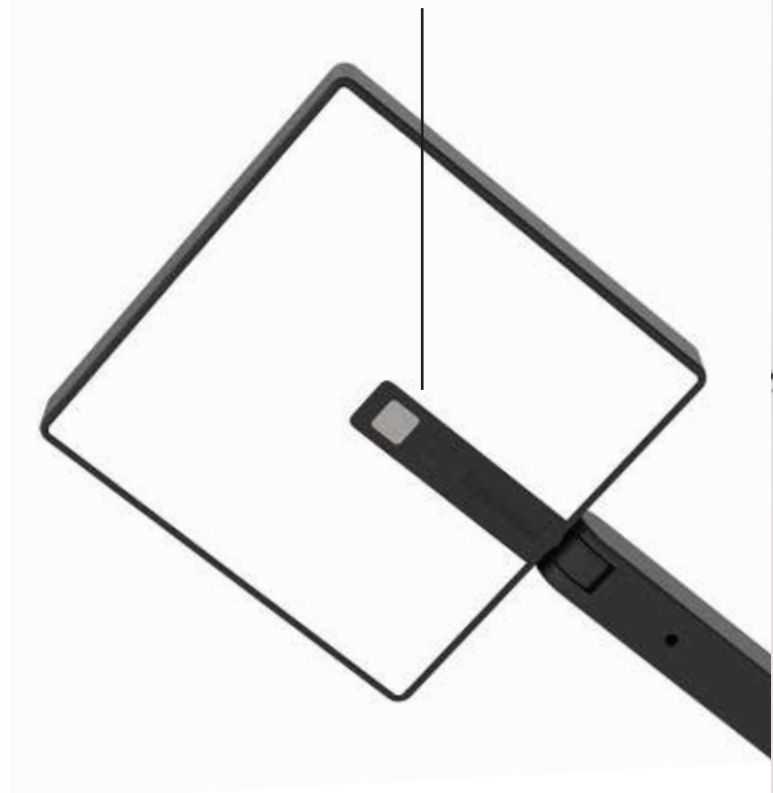

Mounting Options/Accessories*

*Limited finishes available on mounting options

Desk

Contemporary Spotlight

Focaccia solo desk lamp

Designers
Kenneth Ng, Edmund Ng

Best of NeoCon GOLD 2022

The Focaccia Solo Lamp is a compact version of the Focaccia Desk. It still comes standard with a slim and flexible body that can be bent at the joints, and swiveled at the base, but instead features one arm to fit into those smaller areas. The diffused square spotlight head is able to adjust light color from 2700 K (warm) to 5000 K (white), and brightness level with a touch strip on the top. Additionally, the Solo model includes an occupancy sensor, and a USB-C charging port for charging devices. This contemporary lamp is functional, stylish, and compact.

The Focaccia Solo Lamp was designed to encompass a minimal footprint. Konzept designers amplified this idea by ensuring that the lamp is compatible with a variety of Konzept's mounting options. When users incorporate desk clamps, grommet mounts and hardwire wall mounts, they automatically create more desk space. The lamp's power cord is barely visible with these mounts. The Qi base provides quick and easy charging for compatible phones. Users can simply place their phone on the base, and the device will automatically begin charging.

Wireless Charging Qi Base

Two-piece clamp

Grommet mount

Slatwall mount

Wall mount

Through-table mount

Touch strip to adjust brightness

Occupancy sensor & light color changing button