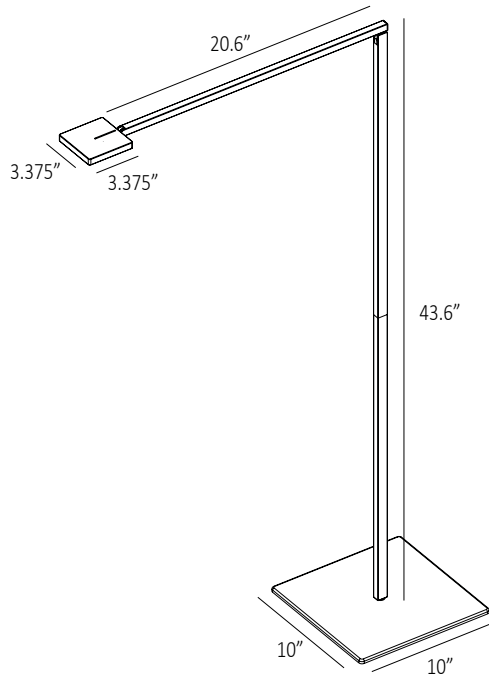

Dimensions

LEED Information

Integrative Process

To support high-performance, cost-effective project outcomes through an early analysis of the interrelationships among systems.

Koncept's LED desktop and task lighting provides finer control over lighting levels in occupied spaces. With personal lighting in place, elimination or downsizing of building lighting systems is possible.

Interior Lighting

To promote occupants' productivity, comfort and well-being by providing high-quality lighting.

Koncept's portable task lighting products provide more than three lighting levels that occupants can easily adjust to suit their needs. Furthermore, all Koncept lighting products use high quality LED light sources with CRI over 90 and L90 rated lifespan over 60,000 hours. Desktop and task personal lighting also provide the opportunity to reduce overhead lighting.