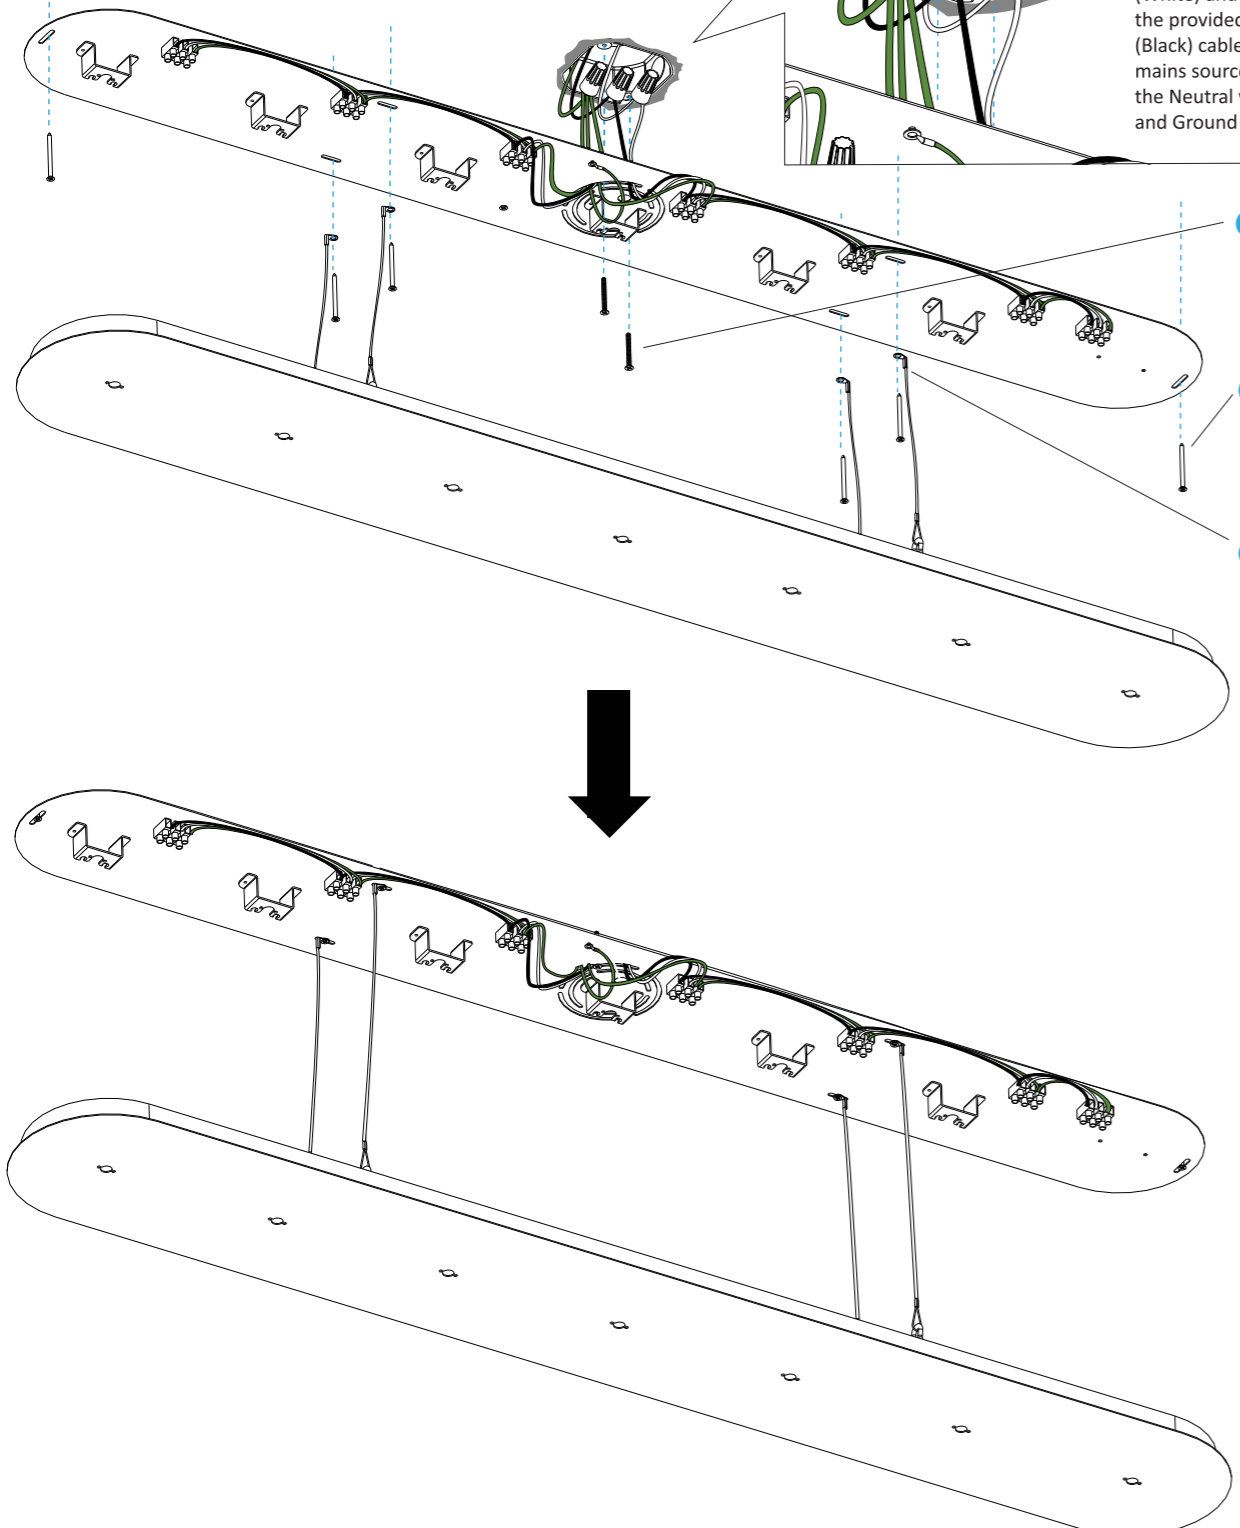

Combi pendant

Assembly Instructions Suspension mount (with Linear canopy)

Risk of shock. An electric shock could cause serious injury or death. Make sure your circuit breaker is OFF before installation. This lamp must be installed by a qualified electrician.

1 The canopy comes with 5 unconnected wire leads – Live (Black), Neutral (White) and 3 x Ground (Green). Using the provided wire nuts, connect Live (Black) cable to the Live wire from the mains source, and White (Neutral) to the Neutral wire from the mains source, and Ground (Green) to the ground.

2 Secure the canopy to the junction box with the provided screws, make sure the canopy is centered to the junction box and fully covering the junction box.

3 Secure the canopy to the ceiling with the provided screws.

4 Secure the canopy to the ceiling with the provided screws, install the screw through the mounting holes on the safety cable.

Combi pendant

Assembly Instructions Suspension mount (with Linear canopy)

5 Feed the cable through the knob, then feed the cable through the canopy cover. Lastly, feed the cable through the cable gripper.