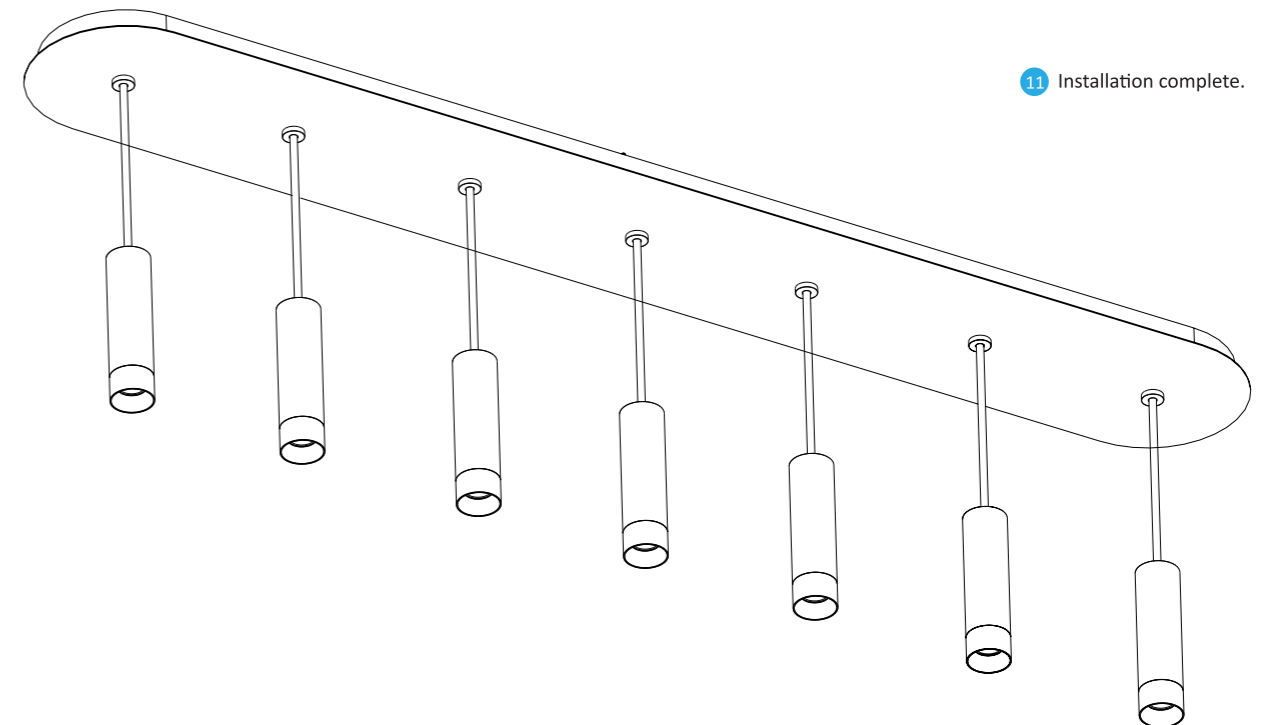

2 Secure the canopy to the junction box with the provided screws, make sure the canopy is centered to the junction box and fully covering the junction box.

3 Secure the canopy to the ceiling with the provided screws.

4 Secure the canopy to the ceiling with the provided screws, install the screw through the mounting holes on the safety cable.

Combi pendant

Assembly Instructions Suspension mount (with Linear canopy)

5 Feed the cable through the knob, then feed the cable through the canopy cover. Lastly, feed the cable through the cable gripper.

6 Tighten the two screws on the cable gripper to secure the cable, using a screw driver.

7 Insert the cable gripper onto the bracket on the canopy.

Combi pendant

Assembly Instructions Suspension mount (with Linear canopy)

Combi pendant

Assembly Instructions Suspension mount (with Linear canopy)

Combi pendant

Assembly Instructions Flush mount (with Linear canopy)

Risk of shock. An electric shock could cause serious injury or death. Make sure your circuit breaker is OFF before installation. This lamp must be installed by a qualified electrician.