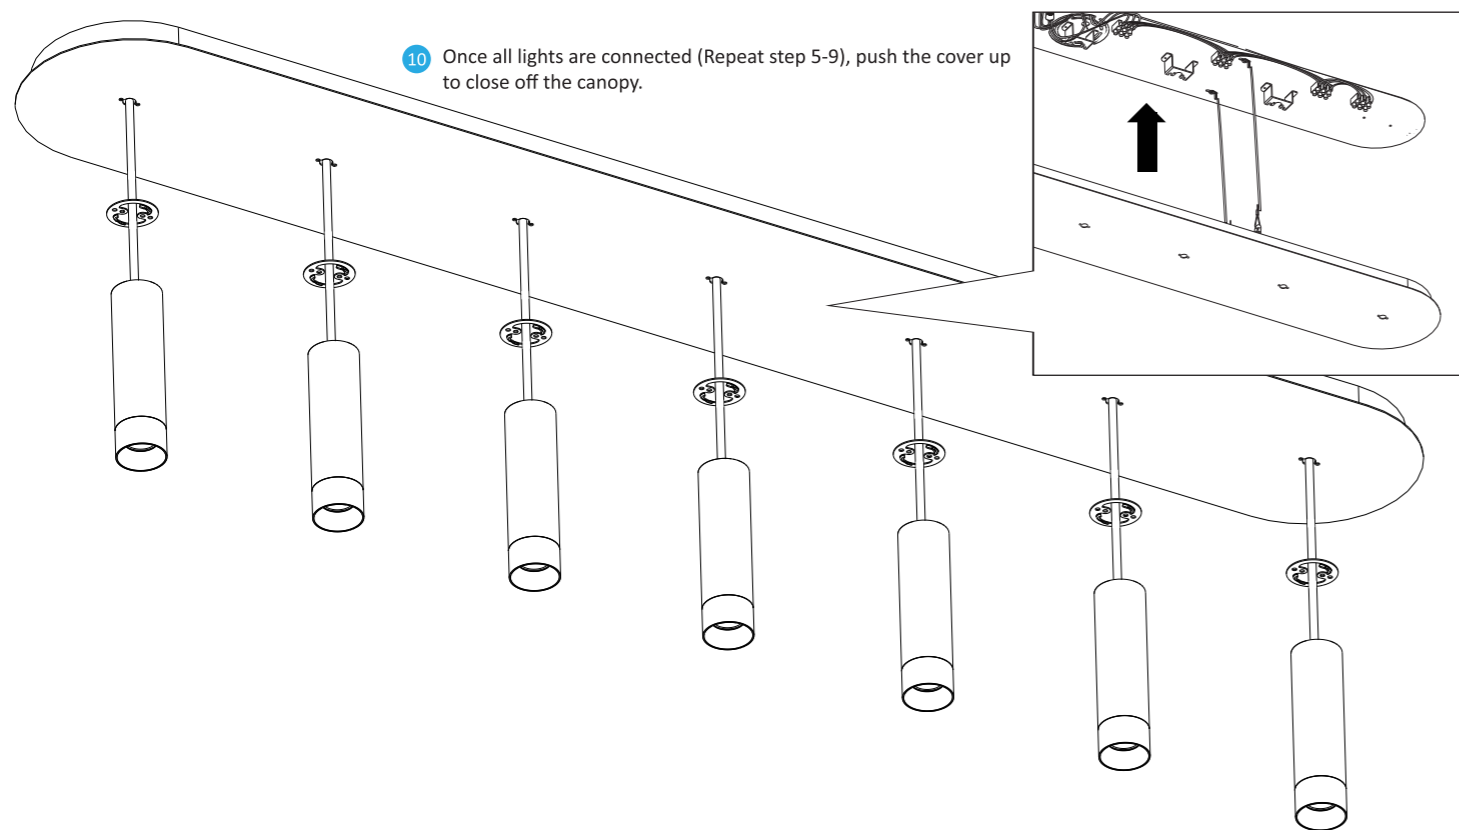

4 Secure the canopy to the ceiling with the provided screws, install the screw through the mounting holes on the safety cable.

Combi pendant

Assembly Instructions Suspension mount (with Linear canopy)

5 Feed the cable through the knob, then feed the cable through the canopy cover. Lastly, feed the cable through the cable gripper.

6 Tighten the two screws on the cable gripper to secure the cable, using a screw driver.

7 Insert the cable gripper onto the bracket on the canopy.

Combi pendant

Assembly Instructions Suspension mount (with Linear canopy)

Combi pendant

Assembly Instructions Suspension mount (with Linear canopy)

Combi pendant

Assembly Instructions Flush mount (with Linear canopy)

Risk of shock. An electric shock could cause serious injury or death. Make sure your circuit breaker is OFF before installation. This lamp must be installed by a qualified electrician.

koncept

Combi pendant

Assembly Instructions Flush mount (with Linear canopy)

Combi pendant

Assembly Instructions Flush mount (with Linear canopy)

Combi pendant

Assembly Instructions Flush mount (with Linear canopy)