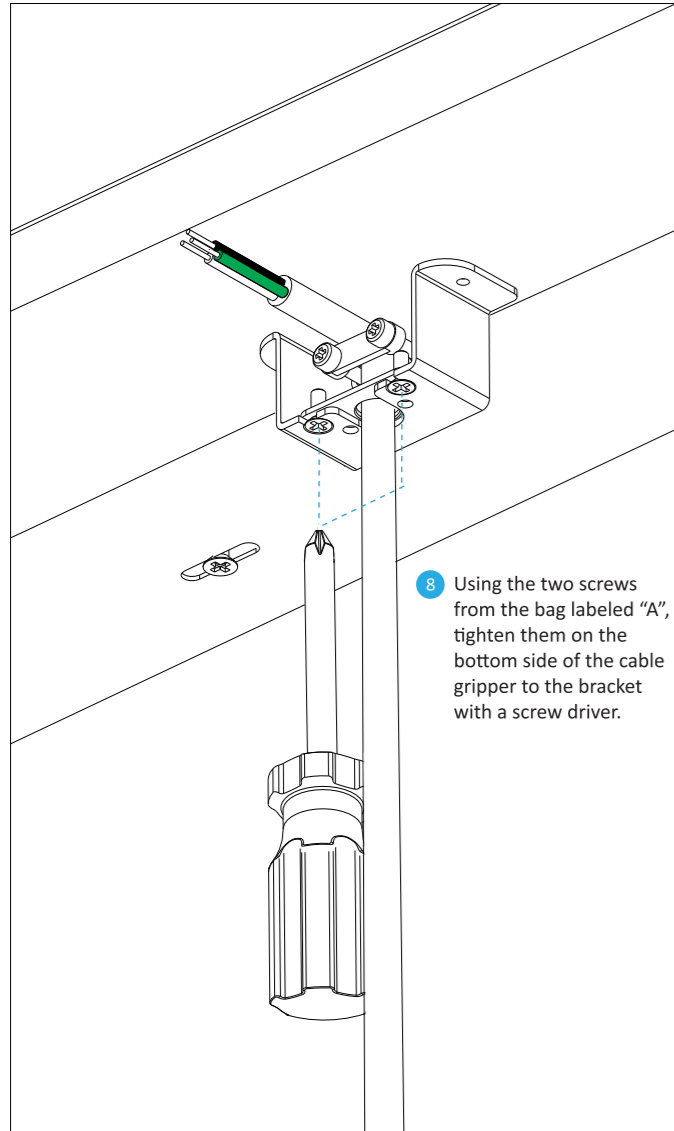

Combi pendant

Assembly Instructions Suspension mount (with Linear canopy)

Risk of shock. An electric shock could cause serious injury or death. Make sure your circuit breaker is OFF before installation. This lamp must be installed by a qualified electrician.

4 Secure the canopy to the ceiling with the provided screws, install the screw through the mounting holes on the safety cable.

Combi pendant

Assembly Instructions Suspension mount (with Linear canopy)

5 Feed the cable through the knob, then feed the cable through the canopy cover. Lastly, feed the cable through the cable gripper.

6 Tighten the two screws on the cable gripper to secure the cable, using a screw driver.

7 Insert the cable gripper onto the bracket on the canopy.

Combi pendant

Assembly Instructions Suspension mount (with Linear canopy)

Combi pendant

Assembly Instructions Suspension mount (with Linear canopy)

Combi pendant

Assembly Instructions Flush mount (with Linear canopy)

Risk of shock. An electric shock could cause serious injury or death. Make sure your circuit breaker is OFF before installation. This lamp must be installed by a qualified electrician.