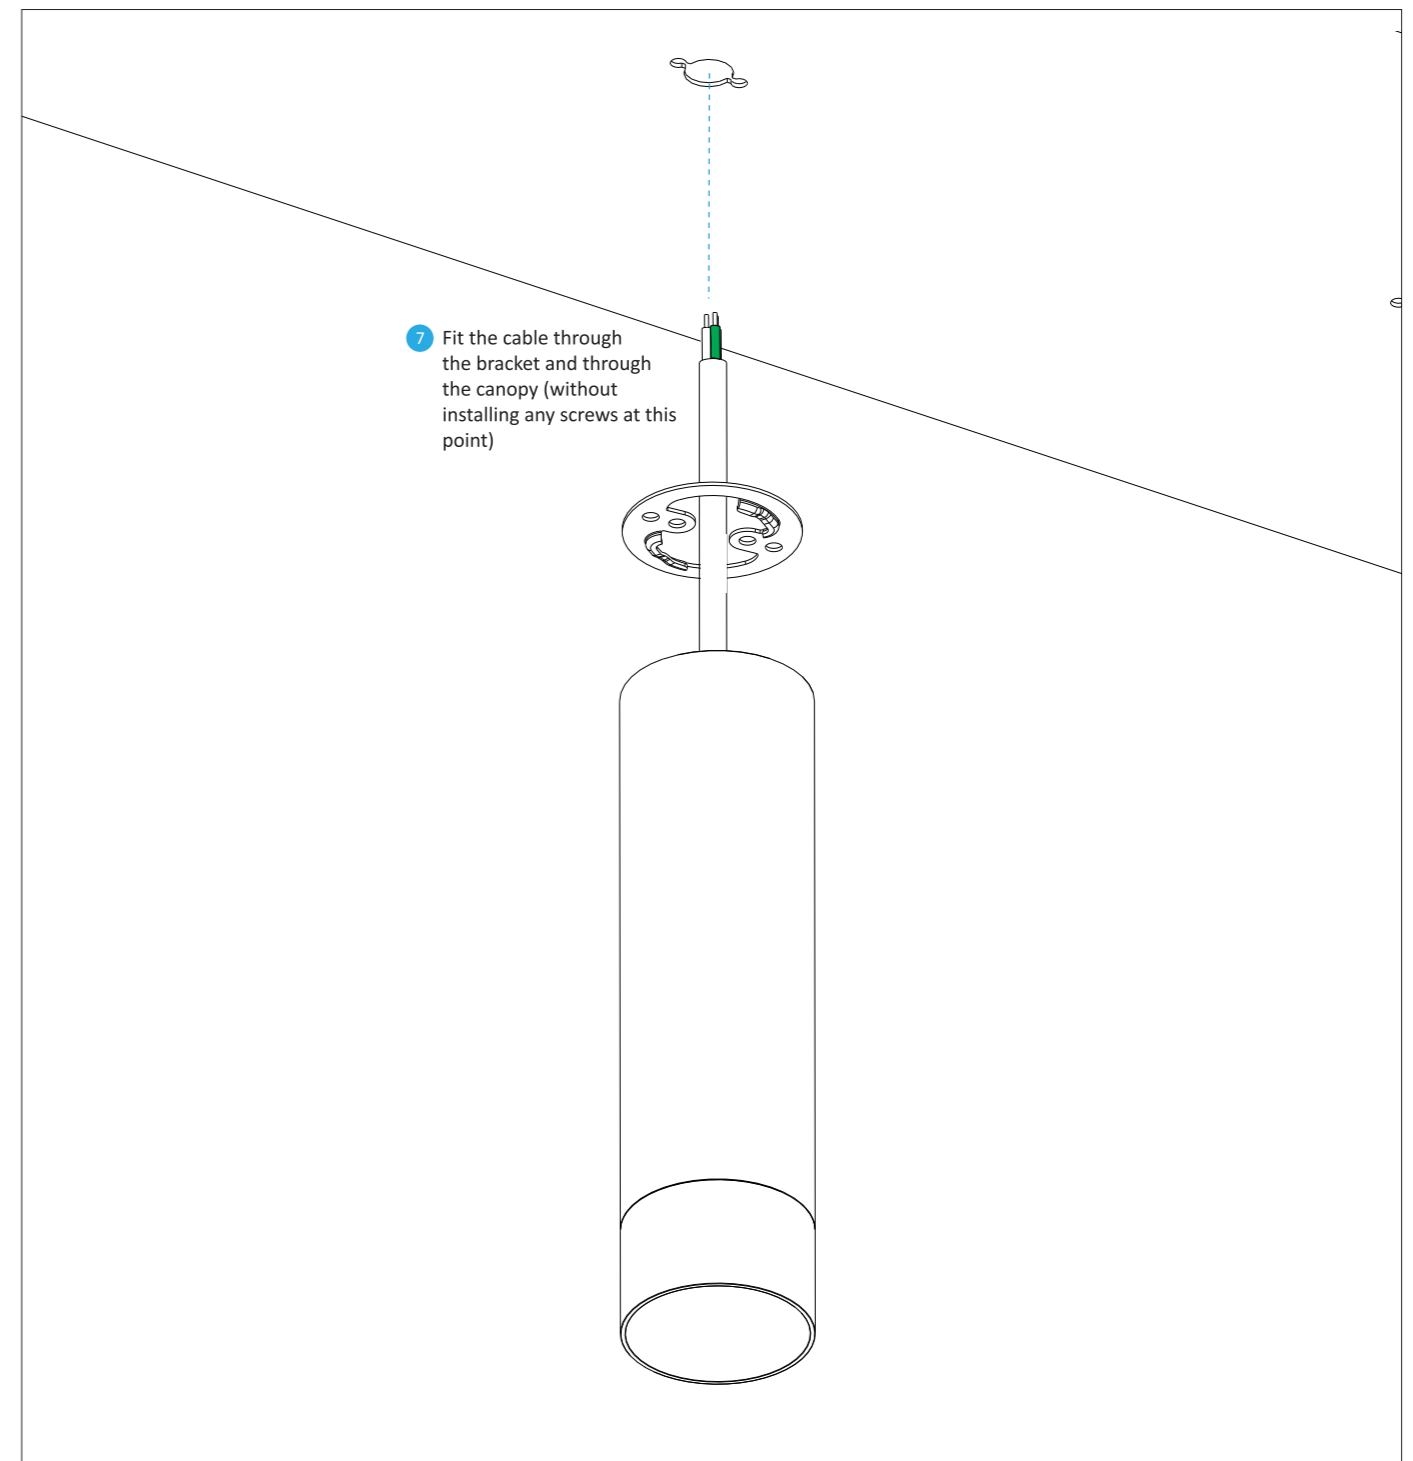

Combi pendant

Assembly Instructions Flush mount (with Linear canopy)