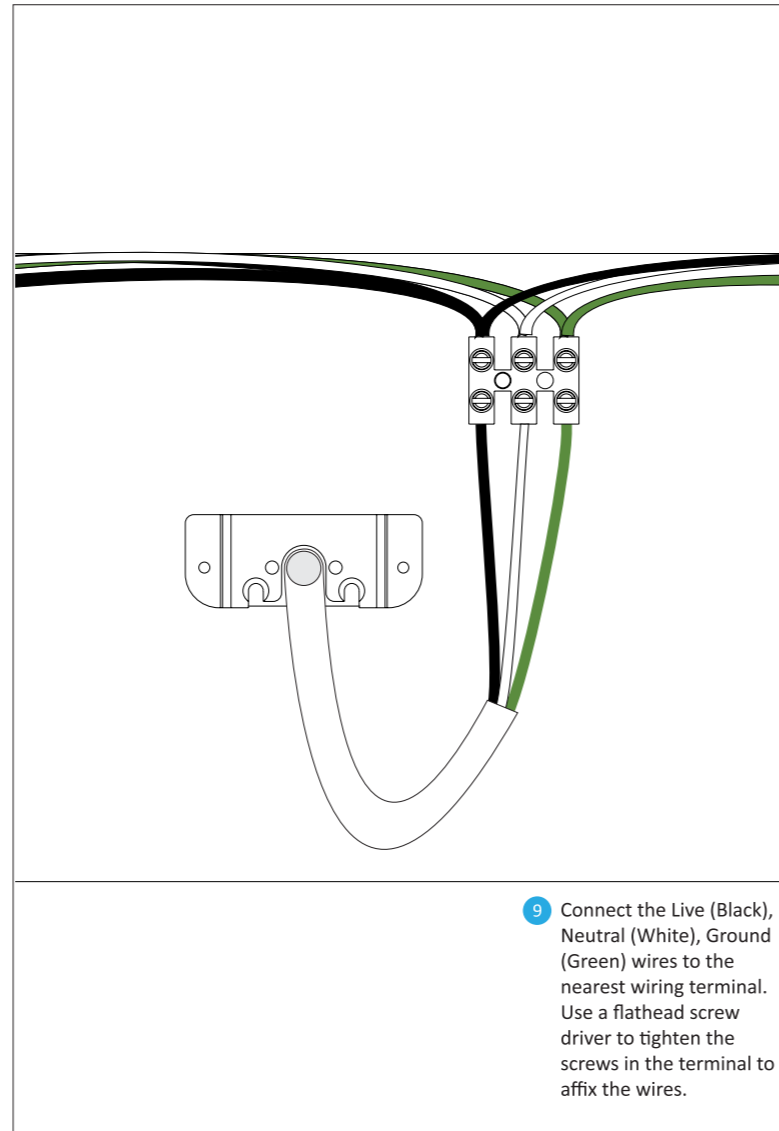

1 The canopy comes with 5 unconnected wire leads – Live (Black), Neutral (White) and 3 x Ground (Green). Using the provided wire nuts, connect Live (Black) cable to the Live wire from the mains source, and White (Neutral) to the Neutral wire from the mains source, and Ground (Green) to the ground.

4 Secure the canopy to the ceiling with the provided screws, install the screw through the mounting holes on the safety cable.

Combi pendant

Assembly Instructions Suspension mount (with Linear canopy)

5 Feed the cable through the knob, then feed the cable through the canopy cover. Lastly, feed the cable through the cable gripper.

6 Tighten the two screws on the cable gripper to secure the cable, using a screw driver.

7 Insert the cable gripper onto the bracket on the canopy.

Combi pendant

Assembly Instructions Suspension mount (with Linear canopy)

koncept

Combi pendant

Assembly Instructions Flush mount (with Linear canopy)

Combi pendant

Assembly Instructions Flush mount (with Linear canopy)

Combi pendant

Assembly Instructions Flush mount (with Linear canopy)