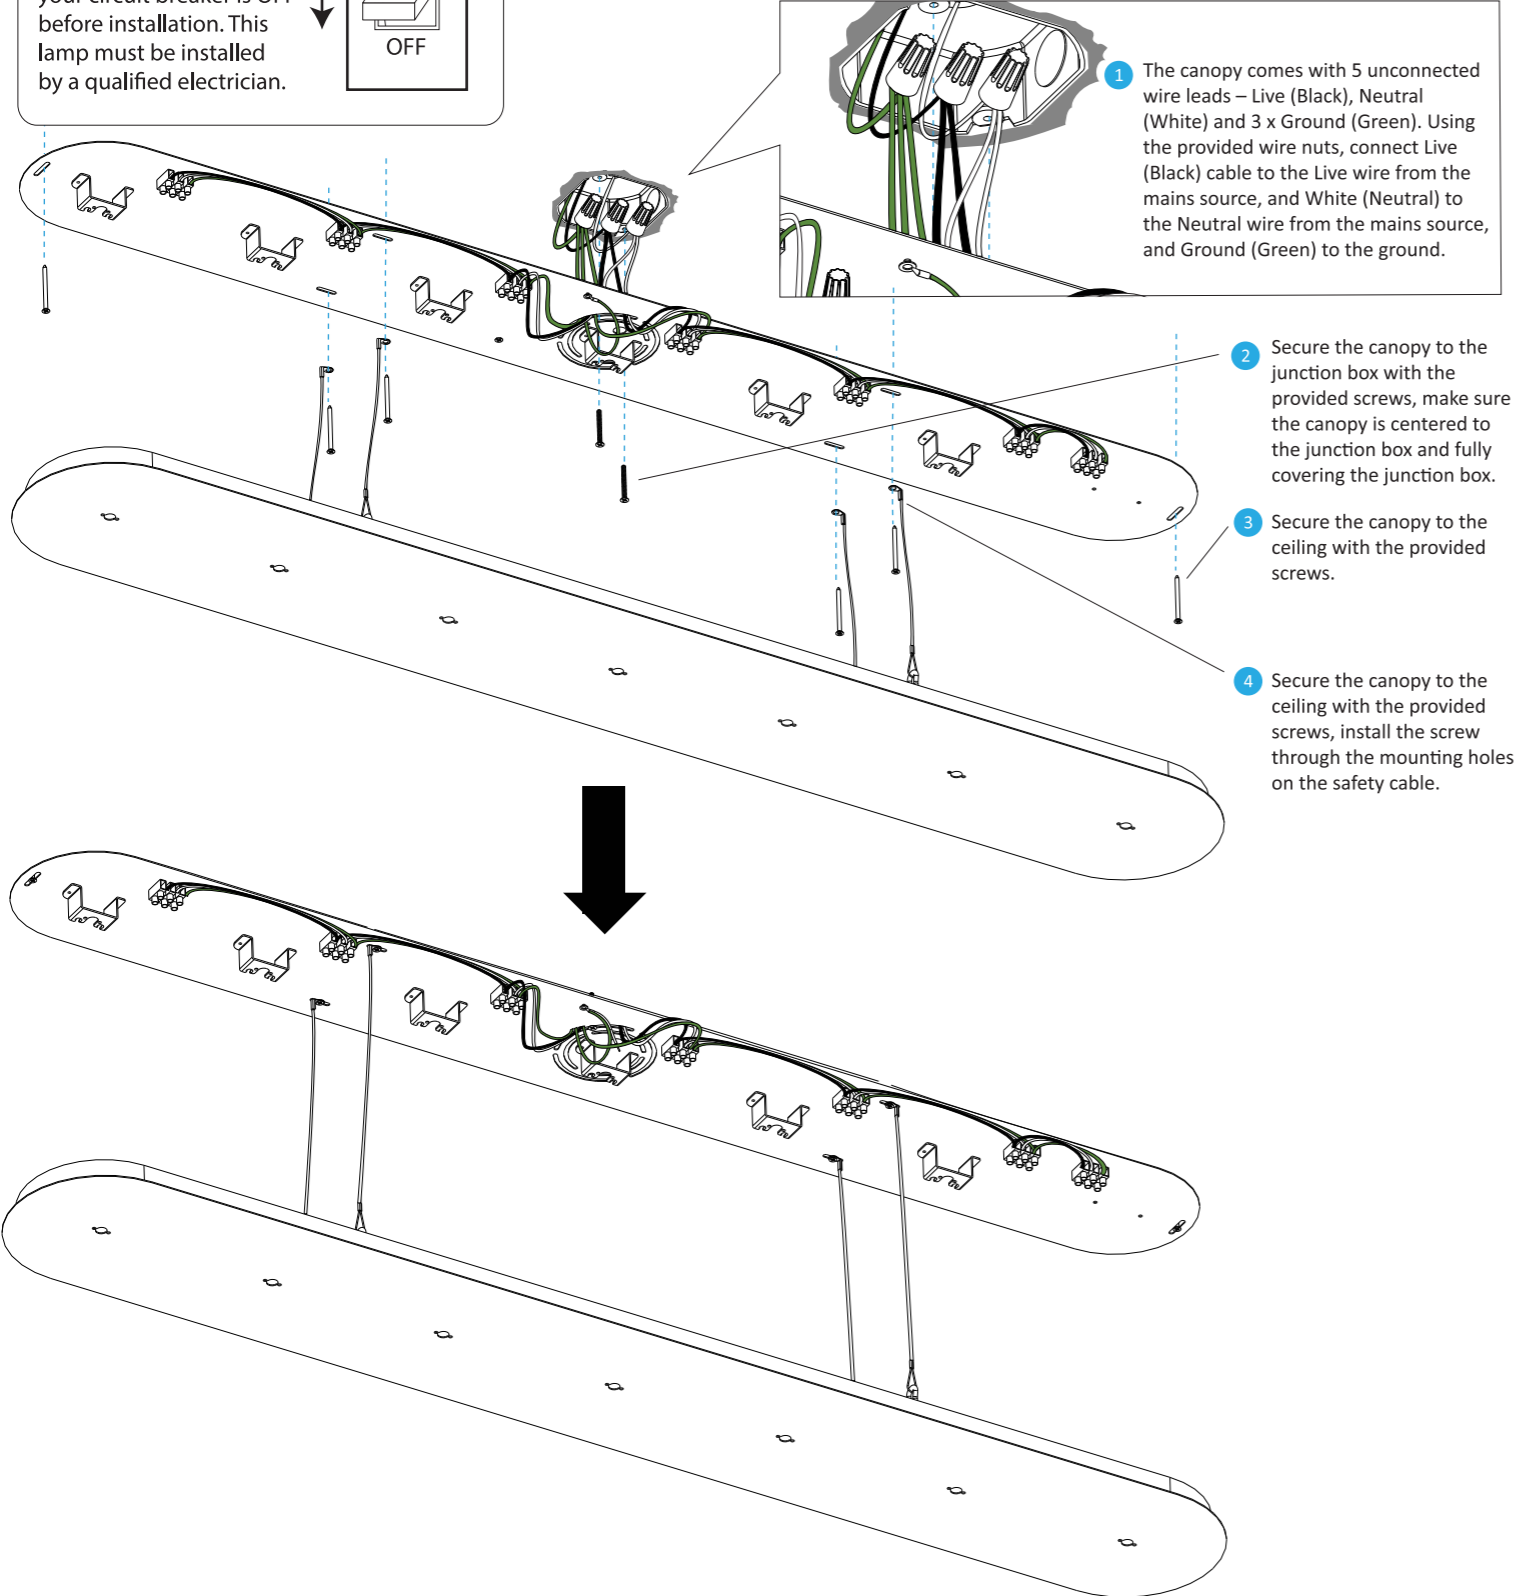

1 The canopy comes with 5 unconnected wire leads – Live (Black), Neutral (White) and 3 x Ground (Green). Using the provided wire nuts, connect Live (Black) cable to the Live wire from the mains source, and White (Neutral) to the Neutral wire from the mains source, and Ground (Green) to the ground.

4 Secure the canopy to the ceiling with the provided screws, install the screw through the mounting holes on the safety cable.

Combi pendant

Assembly Instructions Suspension mount (with Linear canopy)

5 Feed the cable through the knob, then feed the cable through the canopy cover. Lastly, feed the cable through the cable gripper.

6 Tighten the two screws on the cable gripper to secure the cable, using a screw driver.

7 Insert the cable gripper onto the bracket on the canopy.

Combi pendant

Assembly Instructions Suspension mount (with Linear canopy)

Combi pendant

Assembly Instructions Suspension mount (with Linear canopy)

Combi pendant

Assembly Instructions Flush mount (with Linear canopy)

Risk of shock. An electric shock could cause serious injury or death. Make sure your circuit breaker is OFF before installation. This lamp must be installed by a qualified electrician.