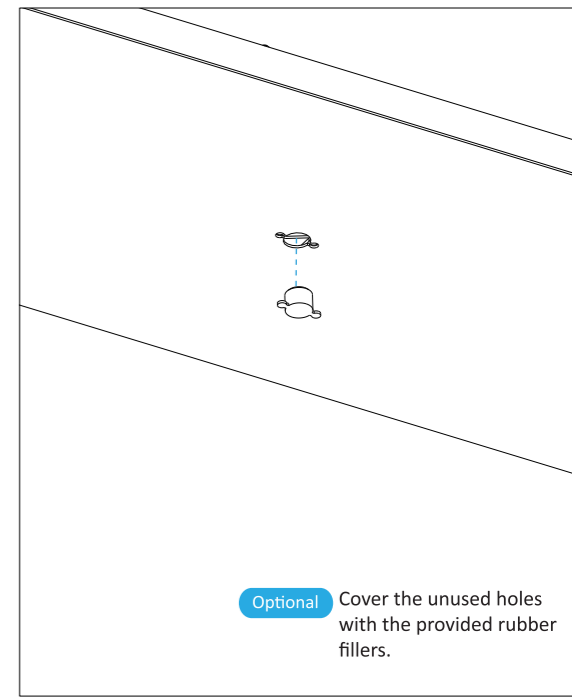

2 Secure the canopy to the junction box with the provided screws, make sure the canopy is centered to the junction box and fully covering the junction box.

3 Secure the canopy to the ceiling with the provided screws.

4 Secure the canopy to the ceiling with the provided screws, install the screw through the mounting holes on the safety cable.

Combi pendant

Assembly Instructions Suspension mount (with Linear canopy)

5 Feed the cable through the knob, then feed the cable through the canopy cover. Lastly, feed the cable through the cable gripper.

6 Tighten the two screws on the cable gripper to secure the cable, using a screw driver.

7 Insert the cable gripper onto the bracket on the canopy.

Combi pendant

Assembly Instructions Suspension mount (with Linear canopy)

Combi pendant

Assembly Instructions Suspension mount (with Linear canopy)

Combi pendant

Assembly Instructions Flush mount (with Linear canopy)

Risk of shock. An electric shock could cause serious injury or death. Make sure your circuit breaker is OFF before installation. This lamp must be installed by a qualified electrician.