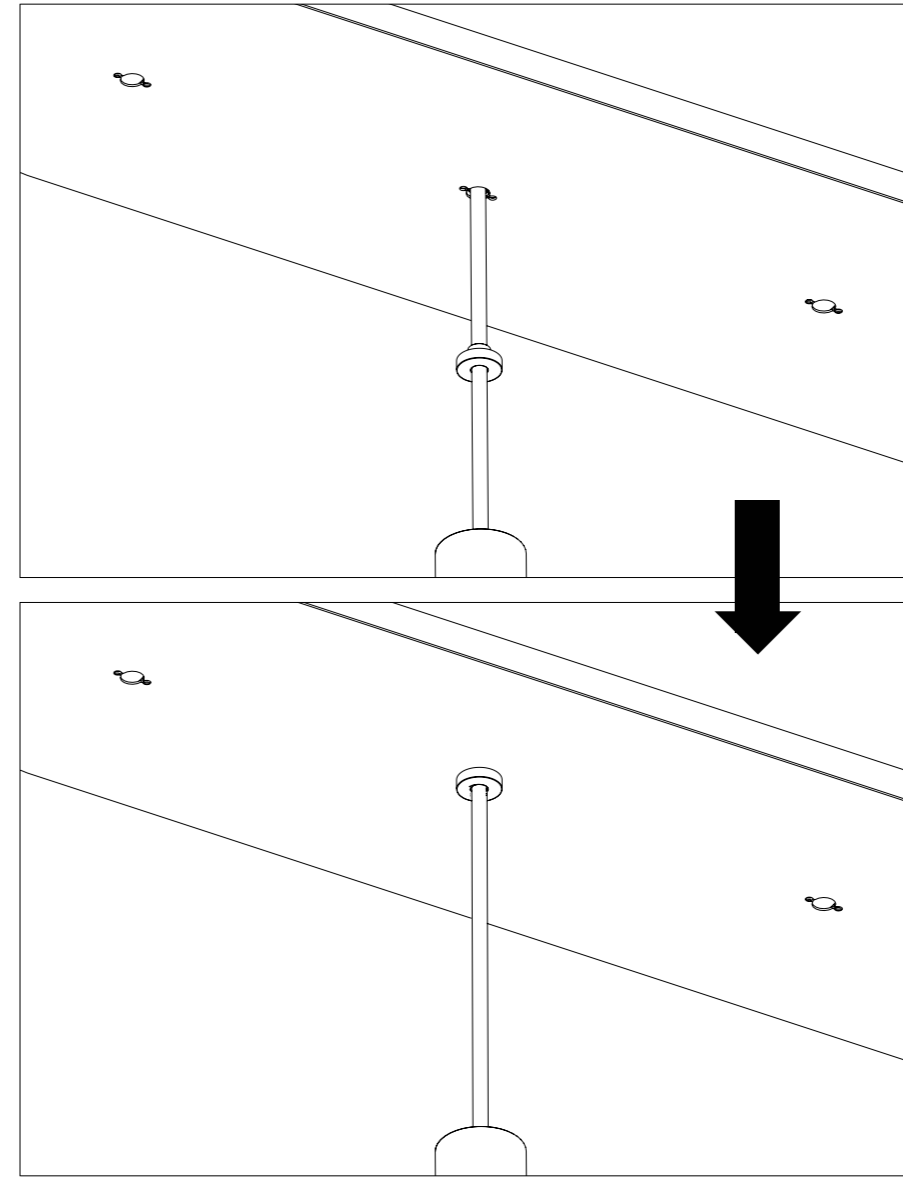

Combi pendant

Assembly Instructions Suspension mount (with Linear canopy)