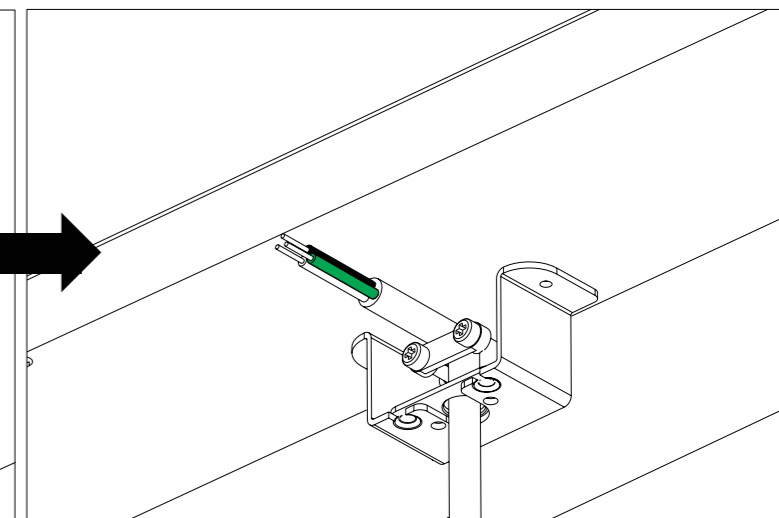

2 Secure the canopy to the junction box with the provided screws, make sure the canopy is centered to the junction box and fully covering the junction box.

3 Secure the canopy to the ceiling with the provided screws.

4 Secure the canopy to the ceiling with the provided screws, install the screw through the mounting holes on the safety cable.

Combi pendant

Assembly Instructions Suspension mount (with Linear canopy)

5 Feed the cable through the knob, then feed the cable through the canopy cover. Lastly, feed the cable through the cable gripper.

6 Tighten the two screws on the cable gripper to secure the cable, using a screw driver.

7 Insert the cable gripper onto the bracket on the canopy.

Combi pendant

Assembly Instructions Suspension mount (with Linear canopy)