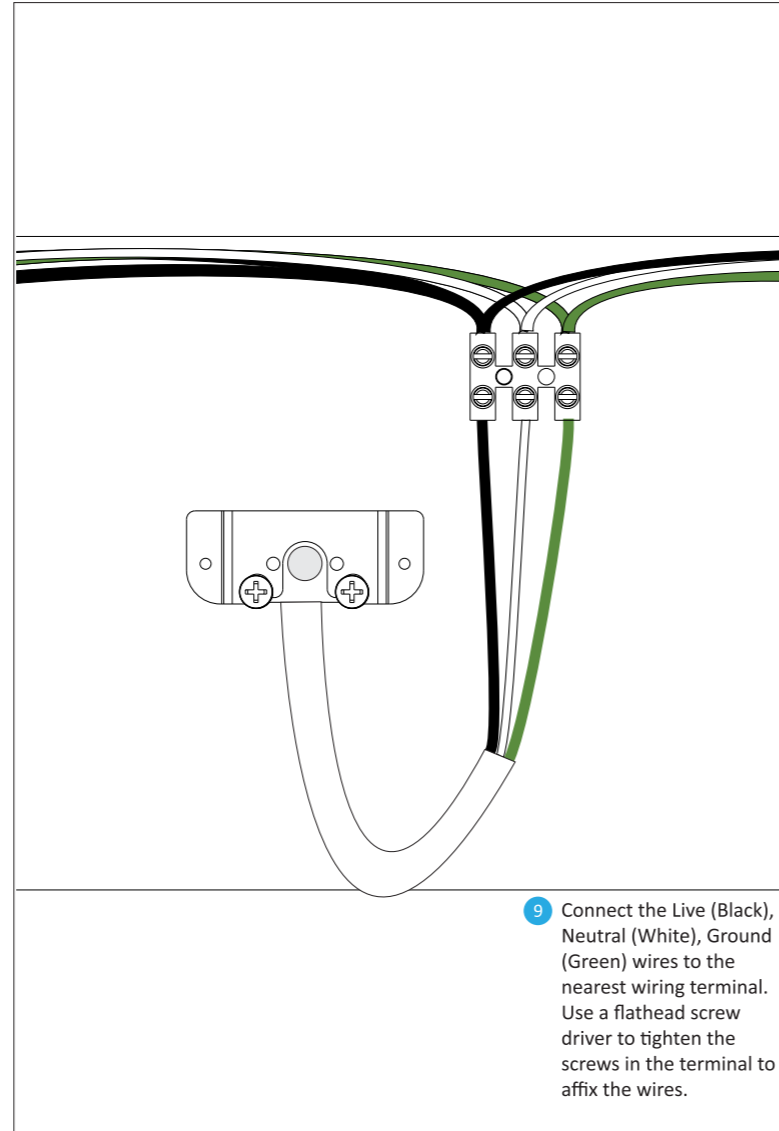

1 The canopy comes with 5 unconnected wire leads – Live (Black), Neutral (White) and 3 x Ground (Green). Using the provided wire nuts, connect Live (Black) cable to the Live wire from the mains source, and White (Neutral) to the Neutral wire from the mains source, and Ground (Green) to the ground.

4 Secure the canopy to the ceiling with the provided screws, install the screw through the mounting holes on the safety cable.

Combi pendant

Assembly Instructions Suspension mount (with Linear canopy)

5 Feed the cable through the knob, then feed the cable through the canopy cover. Lastly, feed the cable through the cable gripper.

6 Tighten the two screws on the cable gripper to secure the cable, using a screw driver.

7 Insert the cable gripper onto the bracket on the canopy.

Combi pendant

Assembly Instructions Suspension mount (with Linear canopy)

Combi pendant

Assembly Instructions Suspension mount (with Linear canopy)

Combi pendant

Assembly Instructions Flush mount (with Linear canopy)

Risk of shock. An electric shock could cause serious injury or death. Make sure your circuit breaker is OFF before installation. This lamp must be installed by a qualified electrician.