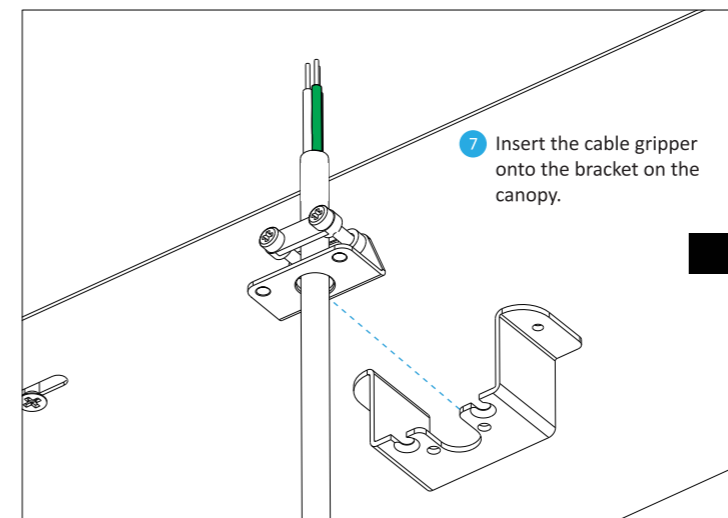

2 Secure the canopy to the junction box with the provided screws, make sure the canopy is centered to the junction box and fully covering the junction box.

3 Secure the canopy to the ceiling with the provided screws.

4 Secure the canopy to the ceiling with the provided screws, install the screw through the mounting holes on the safety cable.

Combi pendant

Assembly Instructions Suspension mount (with Linear canopy)

5 Feed the cable through the knob, then feed the cable through the canopy cover. Lastly, feed the cable through the cable gripper.

6 Tighten the two screws on the cable gripper to secure the cable, using a screw driver.

7 Insert the cable gripper onto the bracket on the canopy.

Combi pendant

Assembly Instructions Suspension mount (with Linear canopy)

Combi pendant

Assembly Instructions Suspension mount (with Linear canopy)

Combi pendant

Assembly Instructions Flush mount (with Linear canopy)

Risk of shock. An electric shock could cause serious injury or death. Make sure your circuit breaker is OFF before installation. This lamp must be installed by a qualified electrician.