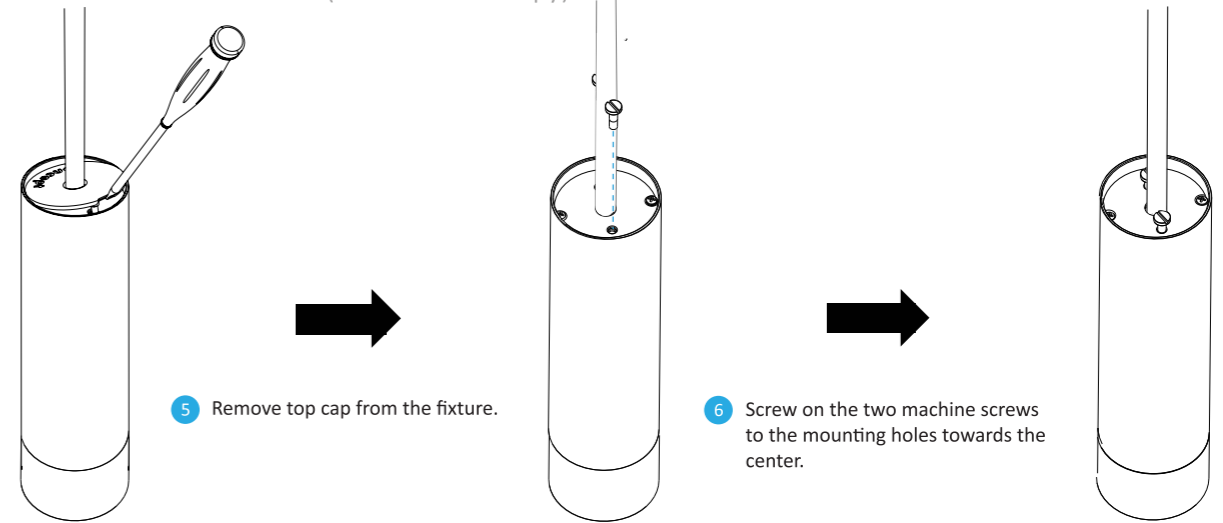

Combi pendant

Assembly Instructions Flush mount (with Linear canopy)