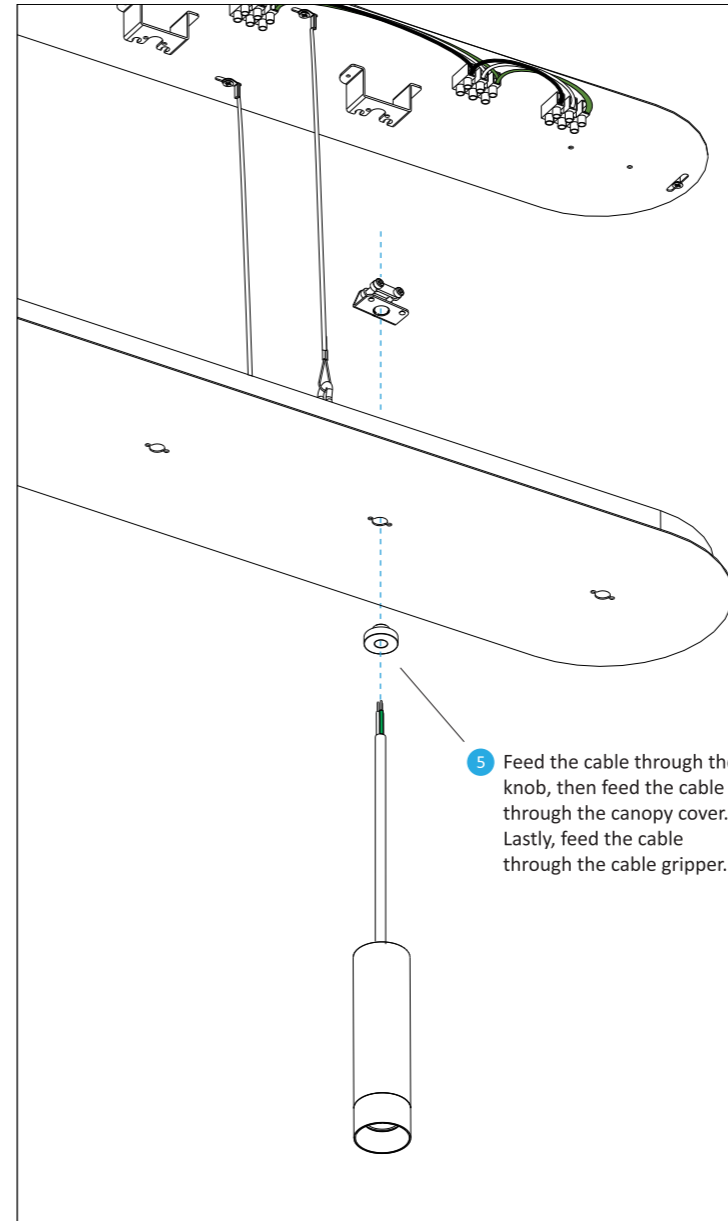

1 The canopy comes with 5 unconnected wire leads – Live (Black), Neutral (White) and 3 x Ground (Green). Using the provided wire nuts, connect Live (Black) cable to the Live wire from the mains source, and White (Neutral) to the Neutral wire from the mains source, and Ground (Green) to the ground.

2 Secure the canopy to the junction box with the provided screws, make sure the canopy is centered to the junction box and fully covering the junction box.

3 Secure the canopy to the ceiling with the provided screws.

4 Secure the canopy to the ceiling with the provided screws, install the screw through the mounting holes on the safety cable.

Combi pendant

Assembly Instructions Suspension mount (with Linear canopy)

5 Feed the cable through the knob, then feed the cable through the canopy cover. Lastly, feed the cable through the cable gripper.

6 Tighten the two screws on the cable gripper to secure the cable, using a screw driver.

7 Insert the cable gripper onto the bracket on the canopy.

Combi pendant

Assembly Instructions Suspension mount (with Linear canopy)