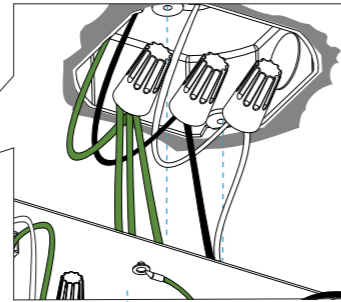

Combi pendant

Assembly Instructions Suspension mount (with Linear canopy)

Risk of shock. An electric shock could cause serious injury or death. Make sure your circuit breaker is OFF before installation. This lamp must be installed by a qualified electrician.

1 The canopy comes with 5 unconnected wire leads – Live (Black), Neutral (White) and 3 x Ground (Green). Using the provided wire nuts, connect Live (Black) cable to the Live wire from the mains source, and White (Neutral) to the Neutral wire from the mains source, and Ground (Green) to the ground.

2 Secure the canopy to the junction box with the provided screws, make sure the canopy is centered to the junction box and fully covering the junction box.

3 Secure the canopy to the ceiling with the provided screws.

4 Secure the canopy to the ceiling with the provided screws, install the screw through the mounting holes on the safety cable.

Combi pendant

Assembly Instructions Suspension mount (with Linear canopy)

5 Feed the cable through the knob, then feed the cable through the canopy cover. Lastly, feed the cable through the cable gripper.