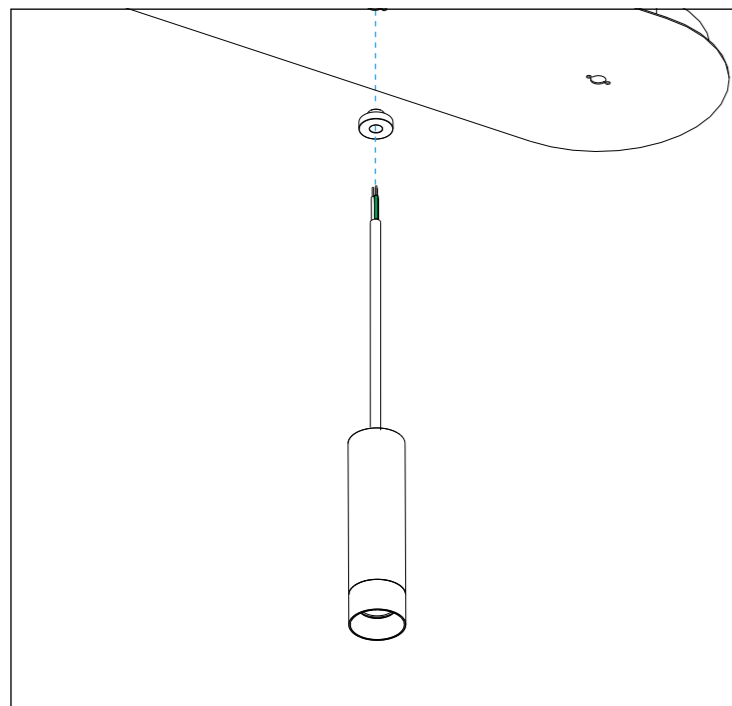

2 Secure the canopy to the junction box with the provided screws, make sure the canopy is centered to the junction box and fully covering the junction box.

3 Secure the canopy to the ceiling with the provided screws.

4 Secure the canopy to the ceiling with the provided screws, install the screw through the mounting holes on the safety cable.

Combi pendant

Assembly Instructions Suspension mount (with Linear canopy)

5 Feed the cable through the knob, then feed the cable through the canopy cover. Lastly, feed the cable through the cable gripper.

6 Tighten the two screws on the cable gripper to secure the cable, using a screw driver.

7 Insert the cable gripper onto the bracket on the canopy.

Combi pendant

Assembly Instructions Suspension mount (with Linear canopy)

Combi pendant

Assembly Instructions Suspension mount (with Linear canopy)

Combi pendant

Assembly Instructions Flush mount (with Linear canopy)

Risk of shock. An electric shock could cause serious injury or death. Make sure your circuit breaker is OFF before installation. This lamp must be installed by a qualified electrician.