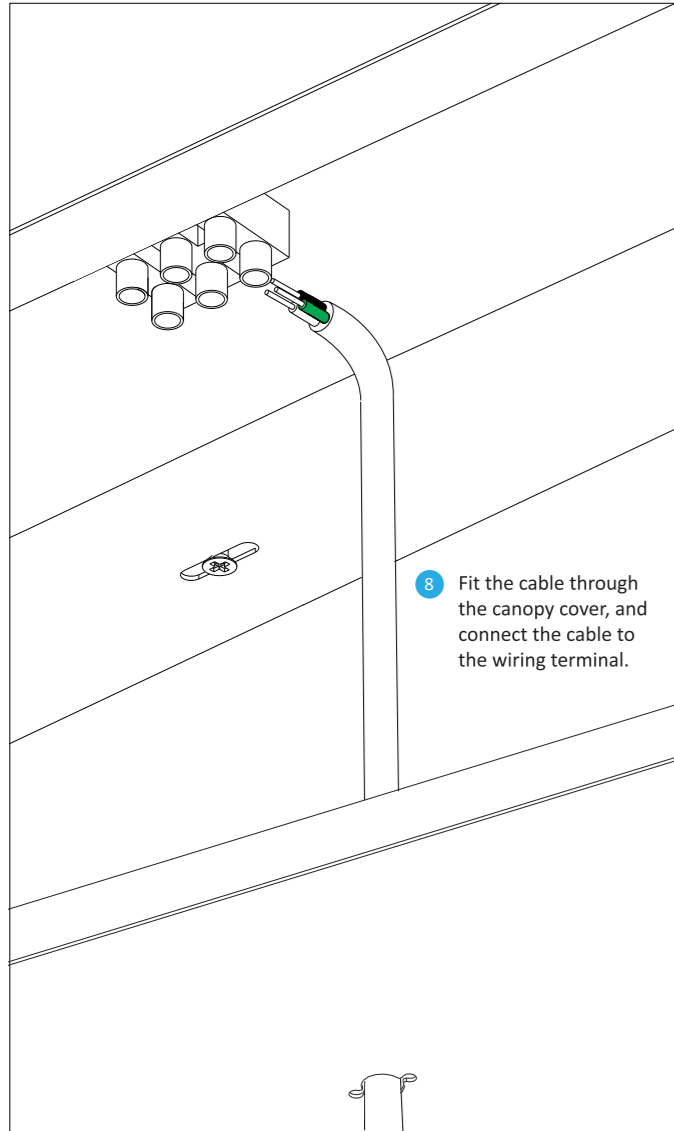

Combi pendant

Assembly Instructions Flush mount (with Linear canopy)