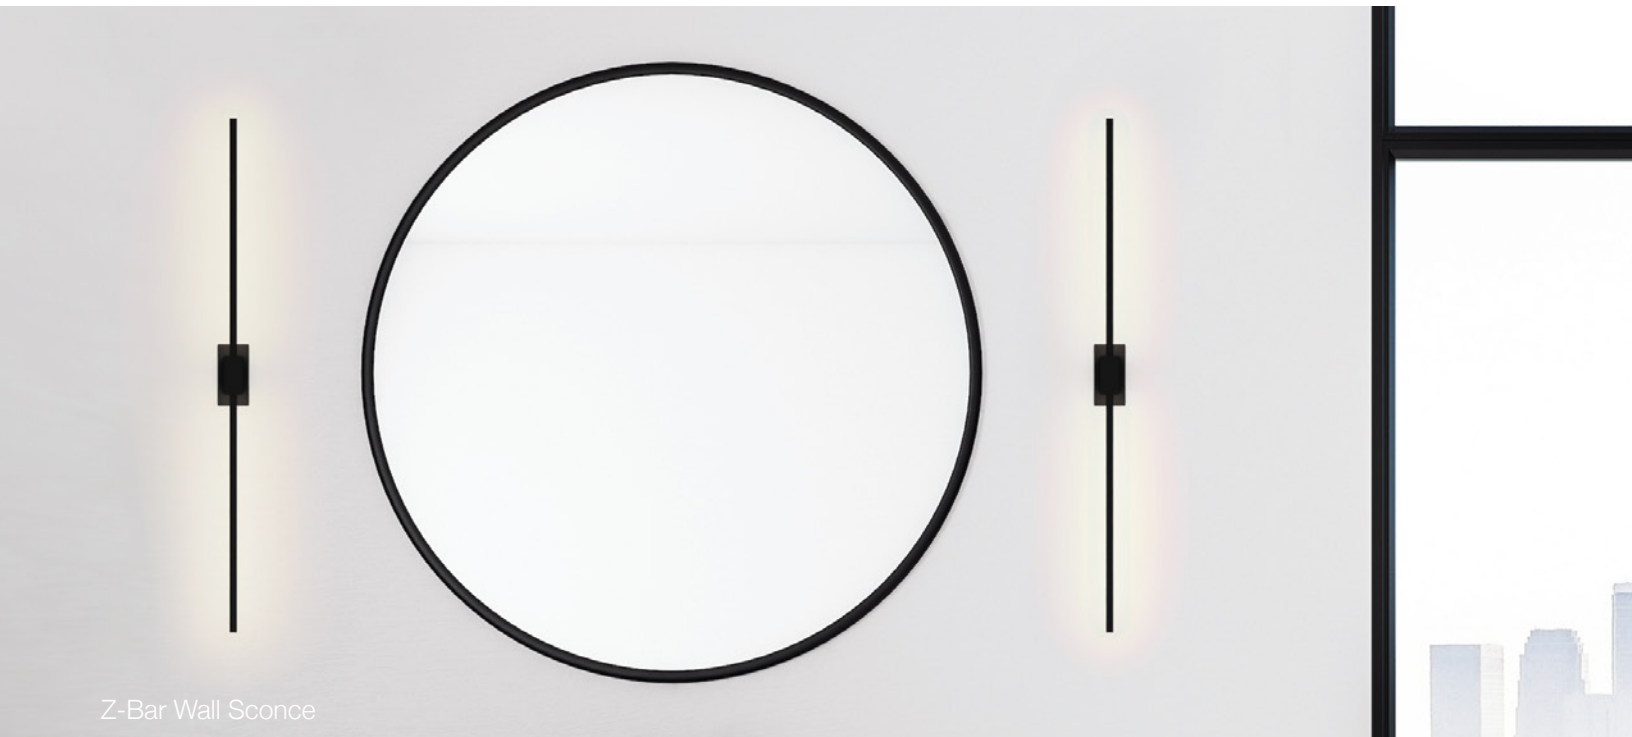

Hardwire Product Dimmer Compatibility

Z-Bar Wall Sconce

The Z-Bar Wall Sconce is compatible with the following dimmers:

Manufacturer	Dimmer Model		
LUTRON	SKYLARK SF-12P-277 DVF-103P-277	SKYLARK SF-10P SKYLARK S-600P	SKYLARK DVF-103P
LEVITON	ILLUMATECH TM Cat.No.IP106 SURESLIDE TM Cat.No.6633-P	SURESLIDE TM Cat. NO.6615-P	
JUNG	Licht-Management 225 TDE Licht-Management 225 NV DE		
BERKER	Tronic-Drehdimmer 286710		
Bodo Ehmann LICHTREGLER	T39.01		
CLIPSAL	32E450UDM NO 32E450TM		

The Z-Bar Pendant*, Z-Bar Pendant Rise, Royyo Pendant, Sub Pendant, Gravy Wall Sconce, Combi Pendant and Hardwire Wall Mount are compatible with the following dimmers:

Manufacturer

Dimmer Model

LEVITON

Model 6615
Model 6672
Model 6674/IPL06
Model IPE04