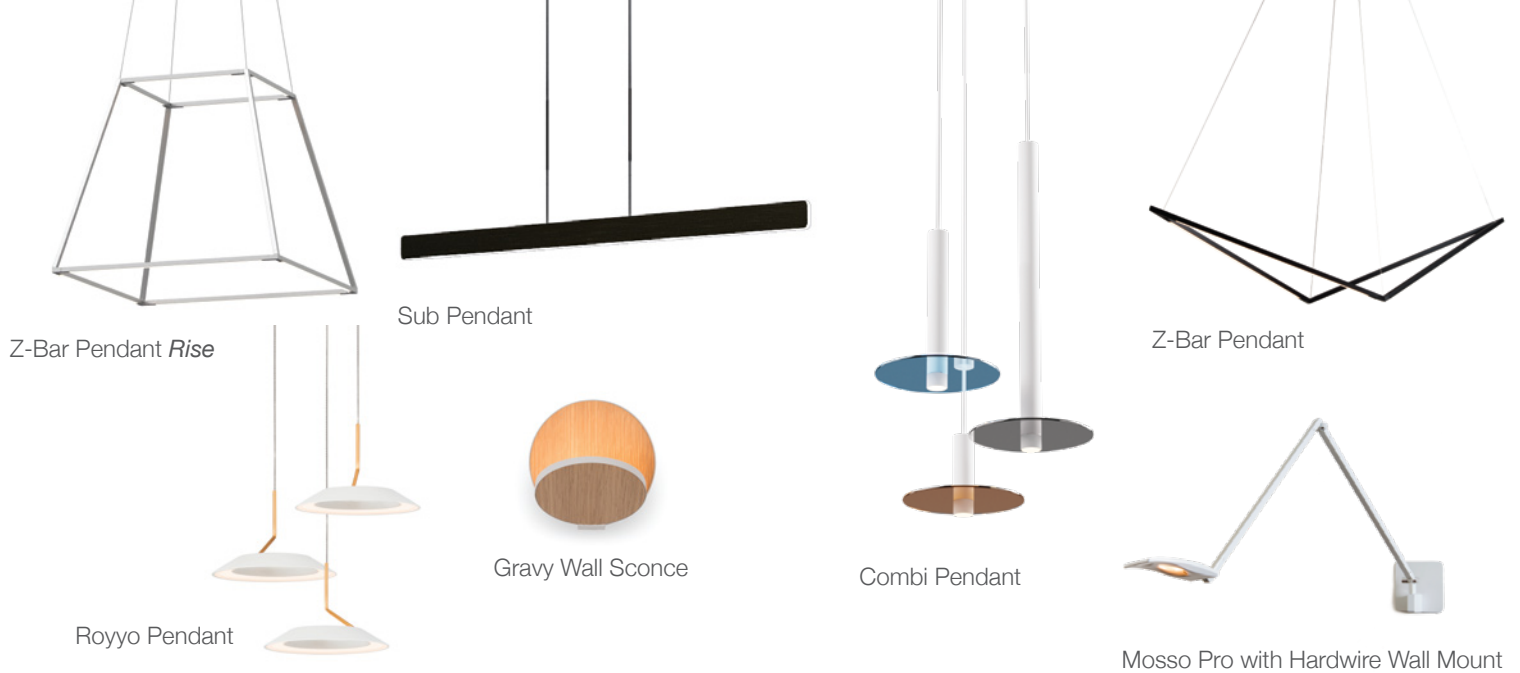

Hardwire Product Dimmer Compatibility

Z-Bar Wall Sconce

The Z-Bar Wall Sconce is compatible with the following dimmers:

Manufacturer	Dimmer Model		
LUTRON	SKYLARK SF-12P-277 DVF-103P-277	SKYLARK SF-10P SKYLARK S-600P	SKYLARK DVF-103P
LEVITON	ILLUMATECH TM Cat.No.IP106 SURESLIDE TM Cat.No.6633-P	SURESLIDE TM Cat. NO.6615-P	
JUNG	Licht-Management 225 TDE Licht-Management 225 NV DE		
BERKER	Tronic-Drehdimmer 286710		
Bodo Ehmann LICHTREGLER	T39.01		
CLIPSAL	32E450UDM NO 32E450TM		

The Z-Bar Pendant*, Z-Bar Pendant Rise, Royyo Pendant, Sub Pendant, Gravy Wall Sconce, Combi Pendant and Hardwire Wall Mount are compatible with the following dimmers:

Manufacturer

Dimmer Model

LEVITON

Model 6615
Model 6672
Model 6674/IPL06
Model IPE04