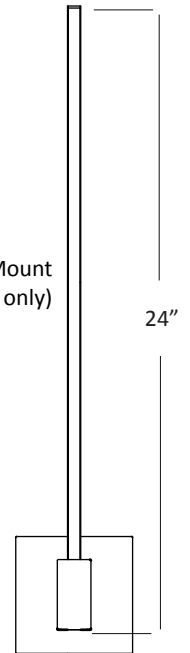

Wall

Linear Light, Mounted

# Z-Bar wall sconce

Designers  
Kenneth Ng, Edmund Ng

The sleek Z-Bar Wall Sconce can be utilized to highlight artwork, mirror or a framed photo. Mounted solo, it can be appreciated as its own work of modern art. It can be hung horizontally, vertically, even diagonally on a wall or ceiling. The sconce comes in three sizes, the smallest of which can be mounted at the end of the light bar as well as from the middle. The slim LED bar is dimmable and rotatable, giving users freedom to modify the light.

	24"	36"	48"	60"
Lumens:	1,000	1,600	1,800	2,000
Energy Consumption:	16 W	24 W	27 W	30 W
Rated Lifespan:	50,000 hours			
Color Temperature:	Soft Warm (3,000 K)			
Color Rendering Index (CRI) :	90+			
Brightness Adjustability:	Compatible with ELV wall dimmers*			
Material:	Aluminum, plastic			
Safety Rating:	C-UL-US Certified			
Warranty:	5 years (1 year for hardwire driver)			
Voltage:	120 V			
Standard Finishes:	Brushed Nickel, Matte Black, Matte White, Gold			

All models come with a rectangular and square mounting plate.

Center Mount

All Mounts

End Mount  
(24" only)

Square mounting plate

Rectangular mounting plate