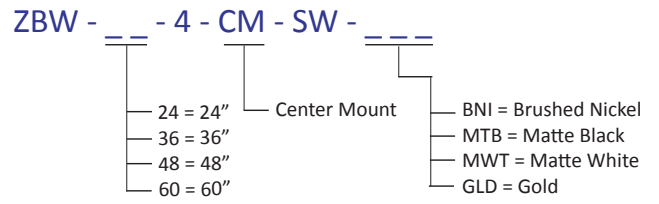

24"	36"	48"	60"
Lumens:	1,000	1,600	1,800	2,000
Energy Consumption:	16 W	24 W	27 W	30 W
Rated Lifespan:	50,000 hours			
Color Temperature:	Soft Warm (3,000 K)			
Color Rendering Index (CRI) :	90+			
Brightness Adjustability:	Compatible with ELV wall dimmers*			
Material:	Aluminum, plastic			
Safety Rating:	C-UL-US Certified			
Warranty:	5 years (1 year for hardwire driver)			
Voltage:	120 V			
Standard Finishes:	Brushed Nickel, Matte Black, Matte White, Gold			

*Visit koncept.com/dimmers for information on compatible dimmers

The Z-Bar Wall Sconce requires some space in the junction box for the transformer to sit in. We recommend that installers use either a 4" octagon box or an at least 1" deep single gang outlet box.

All models come with a rectangular and square mounting plate.