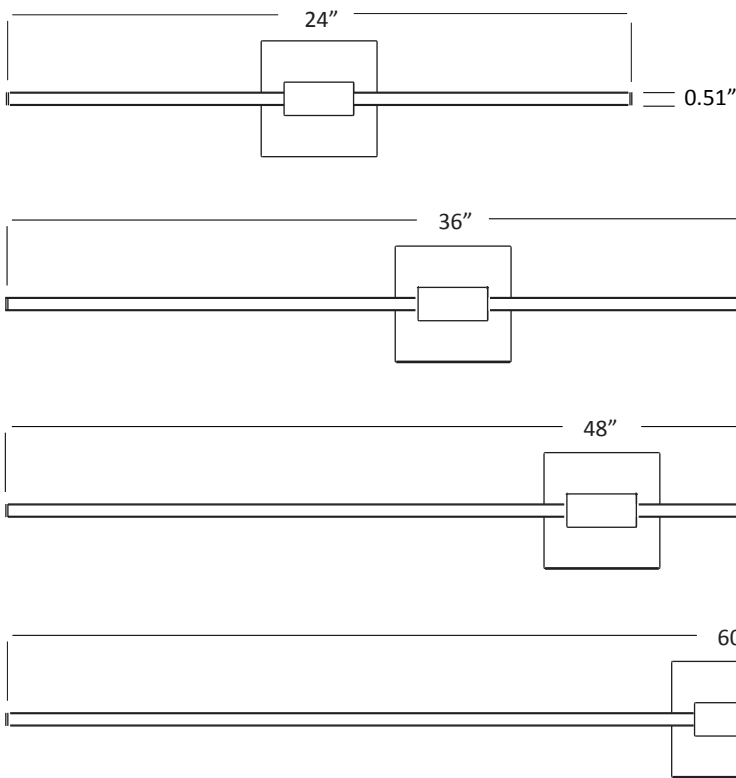

# Z-Bar wall sconce

Designers  
Kenneth Ng, Edmund Ng

The sleek Z-Bar Wall Sconce can be utilized to highlight artwork, mirror or a framed photo. Mounted solo, it can be appreciated as its own work of modern art. It can be hung horizontally, vertically, even diagonally on a wall or ceiling. The sconce comes in three sizes, the smallest of which can be mounted at the end of the light bar as well as from the middle. The slim LED bar is dimmable and rotatable, giving users freedom to modify the light.

	24"	36"	48"	60"
Lumens:	1,000	1,600	1,800	2,000
Energy Consumption:	16 W	24 W	27 W	30 W
Rated Lifespan:	50,000 hours			
Color Temperature:	Soft Warm (3,000 K)			
Color Rendering Index (CRI) :	90+			
Brightness Adjustability:	Compatible with ELV wall dimmers*			
Material:	Aluminum, plastic			
Safety Rating:	C-UL-US Certified			
Warranty:	5 years (1 year for hardwire driver)			
Voltage:	120 V			
Standard Finishes:	Brushed Nickel, Matte Black, Matte White, Gold			

\*Visit [koncept.com/dimmers](http://koncept.com/dimmers) for information on compatible dimmers

The Z-Bar Wall Sconce requires some space in the junction box for the transformer to sit in. We recommend that installers use either a 4" octagon box or an at least 1" deep single gang outlet box.

All models come with a rectangular and square mounting plate.

Center Mount

All Mounts

End Mount  
(24" only)

Square mounting plate

Rectangular mounting plate