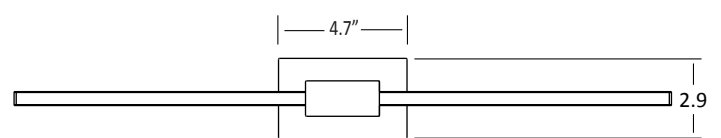

# Z-Bar wall sconce

Designers  
Kenneth Ng, Edmund Ng

The sleek Z-Bar Wall Sconce can be utilized to highlight artwork, mirror or a framed photo. Mounted solo, it can be appreciated as its own work of modern art. It can be hung horizontally, vertically, even diagonally on a wall or ceiling. The sconce comes in three sizes, the smallest of which can be mounted at the end of the light bar as well as from the middle. The slim LED bar is dimmable and rotatable, giving users freedom to modify the light.

	24"	36"	48"	60"
Lumens:	1,000	1,600	1,800	2,000
Energy Consumption:	16 W	24 W	27 W	30 W
Rated Lifespan:	50,000 hours			
Color Temperature:	Soft Warm (3,000 K)			
Color Rendering Index (CRI) :	90+			
Brightness Adjustability:	Compatible with ELV wall dimmers*			
Material:	Aluminum, plastic			
Safety Rating:	C-UL-US Certified			
Warranty:	5 years (1 year for hardwire driver)			
Voltage:	120 V			
Standard Finishes:	Brushed Nickel, Matte Black, Matte White, Gold			

All models come with a rectangular and square mounting plate.

Center Mount

All Mounts

End Mount  
(24" only)

Square mounting plate

Rectangular mounting plate