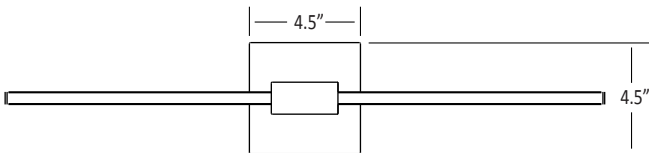

# Z-Bar wall sconce

Designers  
Kenneth Ng, Edmund Ng

The sleek Z-Bar Wall Sconce can be utilized to highlight artwork, mirror or a framed photo. Mounted solo, it can be appreciated as its own work of modern art. It can be hung horizontally, vertically, even diagonally on a wall or ceiling. The sconce comes in three sizes, the smallest of which can be mounted at the end of the light bar as well as from the middle. The slim LED bar is dimmable and rotatable, giving users freedom to modify the light.

All models come with a rectangular and square mounting plate.

Center Mount

All Mounts

End Mount  
(24" only)

Square mounting plate

Rectangular mounting plate