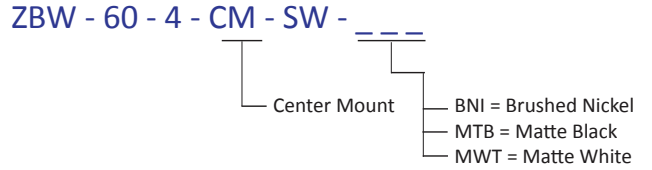

24"	36"	60"
Lumens:	1,000	1,600	2,000
Energy Consumption:	16 W	24 W	30 W
Rated Lifespan:	50,000 hours		
Color Temperature:	Soft Warm (3,000 K)		
Color Rendering Index (CRI) :	90+		
Brightness Adjustability:	Compatible with ELV wall dimmers*		
Material:	Aluminum, plastic		
Safety Rating:	C-UL-US Certified		
Warranty:	5 years (1 year for hardwire driver)		
Voltage:	120 V		
Standard Finishes:	Brushed Nickel, Matte Black, Matte White		

*Visit koncept.com/dimmers for information on compatible dimmers

The Z-Bar Wall Sconce requires some space in the junction box for the transformer to sit in. We recommend that installers use either a 4" octagon box or an at least 1" deep single gang outlet box.

All models come with a rectangular and square mounting plate.