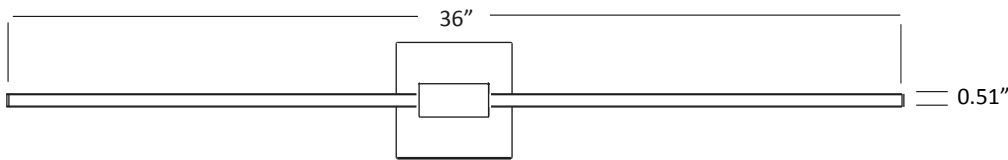

Wall

Linear Light, Mounted

Z-Bar wall sconce

Designers
Kenneth Ng, Edmund Ng

The sleek Z-Bar Wall Sconce can be utilized to highlight artwork, mirror or a framed photo. Mounted solo, it can be appreciated as its own work of modern art. It can be hung horizontally, vertically, even diagonally on a wall or ceiling. The sconce comes in three sizes, the smallest of which can be mounted at the end of the light bar as well as from the middle. The slim LED bar is dimmable and rotatable, giving users freedom to modify the light.

*Visit koncept.com/dimmers for information on compatible dimmers

The Z-Bar Wall Sconce requires some space in the junction box for the transformer to sit in. We recommend that installers use either a 4" octagon box or an at least 1" deep single gang outlet box.

All models come with a rectangular and square mounting plate.

End Mount (24" only)

Center Mount

Square mounting plate

Rectangular mounting plate

All Mounts

LEED Information

Integrative Process