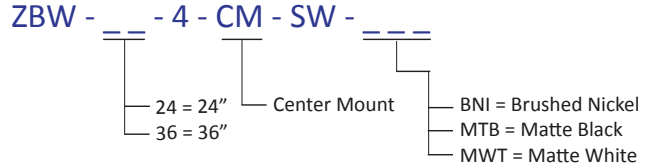

24"	36"	60"
Lumens:	1,000	1,600	2,000
Energy Consumption:	16 W	24 W	30 W
Rated Lifespan:	50,000 hours		
Color Temperature:	Soft Warm (3,000 K)		
Color Rendering Index (CRI) :	90+		
Brightness Adjustability:	Compatible with ELV wall dimmers*		
Material:	Aluminum, plastic		
Safety Rating:	C-UL-US Certified		
Warranty:	5 years (1 year for hardwire driver)		
Voltage:	120 V		
Standard Finishes:	Brushed Nickel, Matte Black, Matte White		

*Visit koncept.com/dimmers for information on compatible dimmers

The Z-Bar Wall Sconce requires some space in the junction box for the transformer to sit in. We recommend that installers use either a 4" octagon box or an at least 1" deep single gang outlet box.

All models come with a rectangular and square mounting plate.