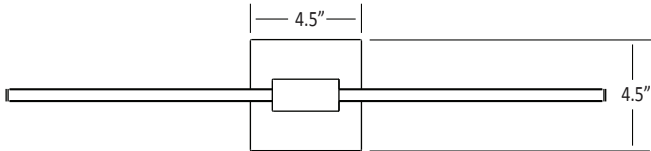

Wall

Linear Light, Mounted

Z-Bar wall sconce

Designers
Kenneth Ng, Edmund Ng

The sleek Z-Bar Wall Sconce can be utilized to highlight artwork, mirror or a framed photo. Mounted solo, it can be appreciated as its own work of modern art. It can be hung horizontally, vertically, even diagonally on a wall or ceiling. The sconce comes in three sizes, the smallest of which can be mounted at the end of the light bar as well as from the middle. The slim LED bar is dimmable and rotatable, giving users freedom to modify the light.

All models come with a rectangular and square mounting plate.

End Mount (24" only)

Center Mount

Square mounting plate

Rectangular mounting plate

All Mounts

LEED Information

Integrative Process