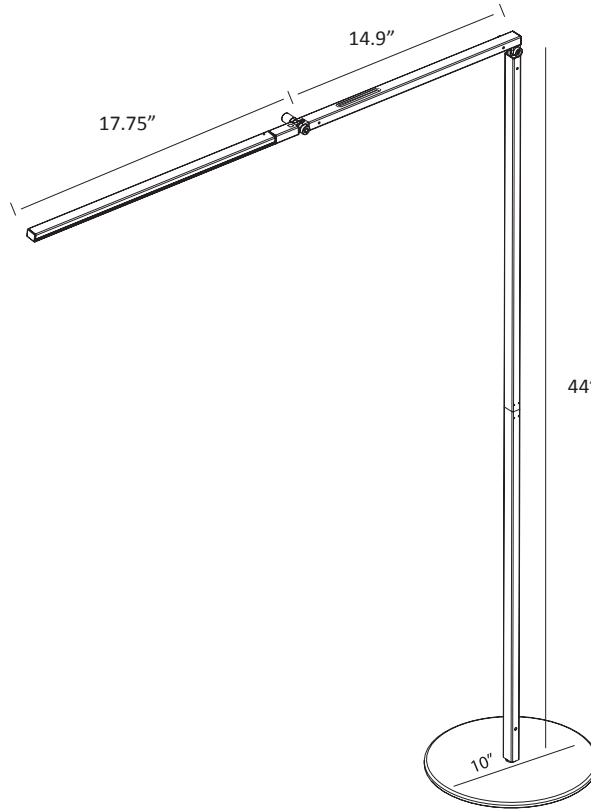

Lumens:	475
Footcandles:	165
Lux:	1776
Energy Consumption:	9.5 W
Rated Lifespan:	50,000 hours
Color Temperature:	Cool: 4,500 K / Warm: 3,500 K
Color Rendering Index (CRI) :	85
Brightness Adjustability:	Continuous dimming (touchstrip)
Material:	Aluminum, plastic
Occupancy Sensor:	Sold separately
Safety Rating:	C-UL-US Certified
Warranty:	5 years
Voltage:	100-240V
Standard Finishes:	Metallic Black, Silver, White*

*Z-Bar Floor warm light model only

AR5000- --- -FLR

1. CD = Cool White Light
   - WD = Warm White Light
3. MBK = Metallic Black
   - SIL = Silver
   - WHT = White*
4. *Warm light model only