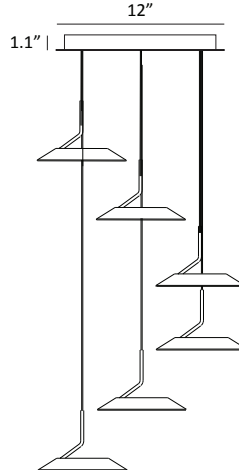

Royyo Pendant head

Royyo Pendant Single

Royyo Pendant Linear 5
(Linear 3 & 7 share the same canopy)

Royyo Pendant Circular 6
(Circular 3 shares the same canopy)

Royyo Pendant Circular 19
(Circular 13 shares the same canopy)

Photometrics for desk/floor lamps: Light source placed 15" away from work surface