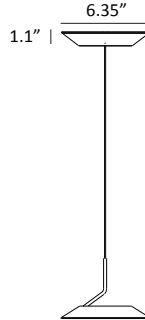

Royyo Pendant Single