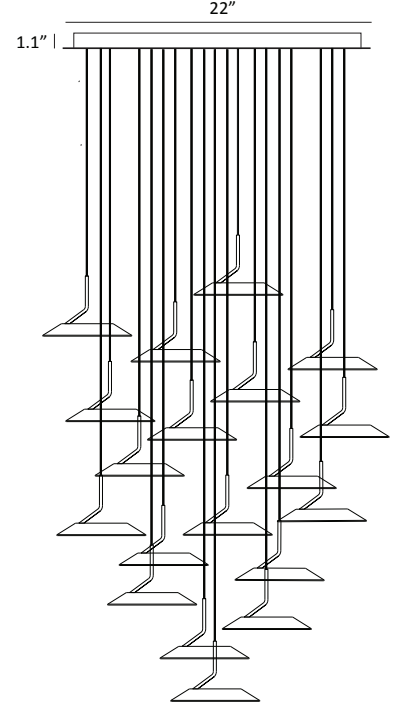

Royyo Pendant head

Royyo Pendant Single

Royyo Pendant Linear 5
(Linear 3 & 7 share the same canopy)

Royyo Pendant Circular 6
(Circular 3 shares the same canopy)

Royyo Pendant Circular 19
(Circular 13 shares the same canopy)

Photometrics for desk/floor lamps: Light source placed 15" away from work surface