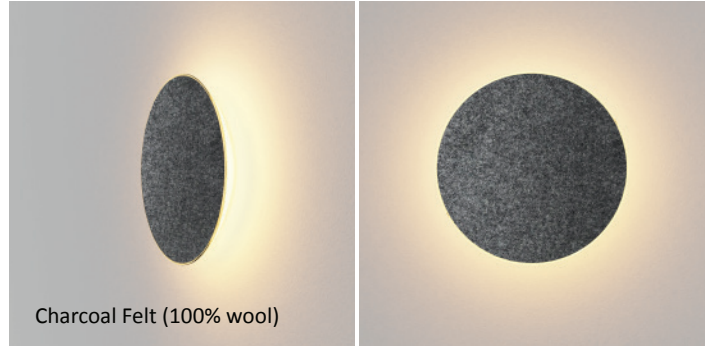

# Ramen wall sconce

Ramen is a playful circular sconce suitable for indoor or outdoor use. At either 9" or 12" in diameter, the magnetically-attached face plates are interchangeable. Users can easily customize to complement the surrounding decor, or just for the sake of an aesthetic change. A special paintable plate opens up even more opportunities for designers. Ramen's bowl-shaped body emits 360° of beautifully diffused light.

Wet-rated, Ramen is suitable for indoor or outdoor use.

Choose from eight standard finishes including felt fabric, wood veneer and metal, all available in 9" and 12" diameters.

Create your own custom finish with a paintable plate. This option opens up endless opportunities: exactly match Ramen with your wall color; choose a complementary color; or let your creativity shine by painting a pattern, portrait, seasonal design, and so on. Since a magnet is all that's needed to change out the plate, you can easily make aesthetic changes throughout the year.