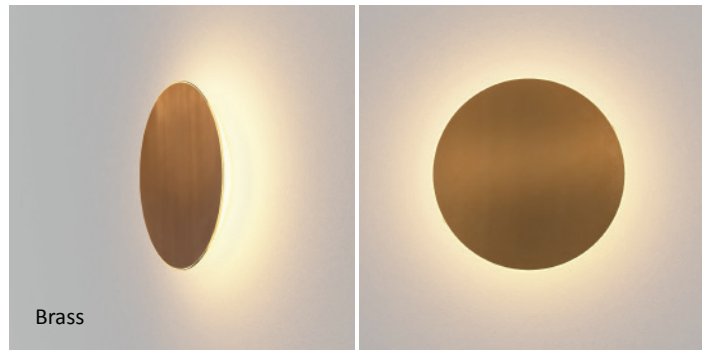

# Ramen wall sconce

Ramen is a playful circular sconce suitable for indoor or outdoor use. At either 9" or 12" in diameter, the magnetically-attached face plates are interchangeable. Users can easily customize to complement the surrounding decor, or just for the sake of an aesthetic change. A special paintable plate opens up even more opportunities for designers. Ramen's bowl-shaped body emits 360° of beautifully diffused light.

Wet-rated, Ramen is suitable for indoor or outdoor use.

Choose from eight standard finishes including felt fabric, wood veneer and metal, all available in 9" and 12" diameters.

Create your own custom finish with a paintable plate. This option opens up endless opportunities: exactly match Ramen with your wall color; choose a complementary color; or let your creativity shine by painting a pattern, portrait, seasonal design, and so on. Since a magnet is all that's needed to change out the plate, you can easily make aesthetic changes throughout the year.