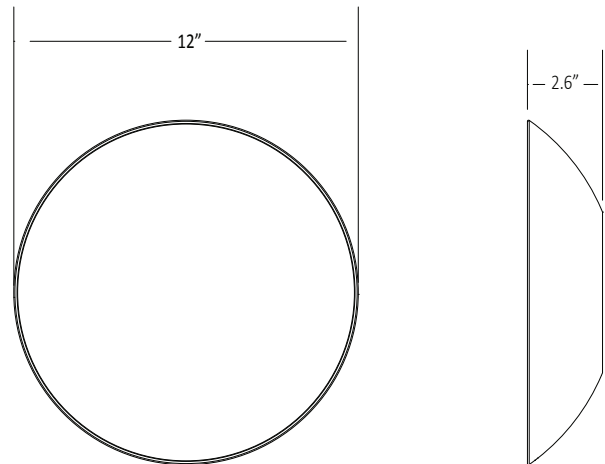

# Ramen wall sconce

Ramen is a playful circular sconce suitable for indoor or outdoor use. At either 9" or 12" in diameter, the magnetically-attached face plates are interchangeable. Users can easily customize to complement the surrounding decor, or just for the sake of an aesthetic change. A special paintable plate opens up even more opportunities for designers. Ramen's bowl-shaped body emits 360° of beautifully diffused light.

RMW - - SW - - HW

- 09 = 9" diameter
- 12 = 12" diameter
- BRS = Brass
- CRM = Chrome
- MWT = Matte White
- MTB = Matte Black
- OWT = Oiled Walnut
- CCF = Charcoal Felt
- WOK = White Oak
- BNI = Brushed Nickel
- PTB = Paintable