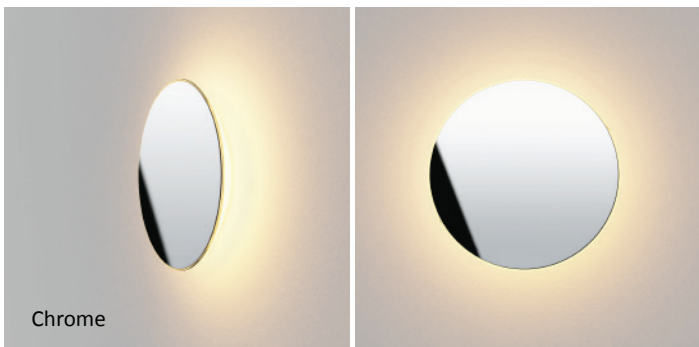

# Ramen wall sconce

Ramen is a playful circular sconce suitable for indoor or outdoor use. At either 9" or 12" in diameter, the magnetically-attached face plates are interchangeable. Users can easily customize to complement the surrounding decor, or just for the sake of an aesthetic change. A special paintable plate opens up even more opportunities for designers. Ramen's bowl-shaped body emits 360° of beautifully diffused light.

Wet-rated, Ramen is suitable for indoor or outdoor use.

Choose from eight standard finishes including felt fabric, wood veneer and metal, all available in 9" and 12" diameters.

Create your own custom finish with a paintable plate. This option opens up endless opportunities: exactly match Ramen with your wall color; choose a complementary color; or let your creativity shine by painting a pattern, portrait, seasonal design, and so on. Since a magnet is all that's needed to change out the plate, you can easily make aesthetic changes throughout the year.