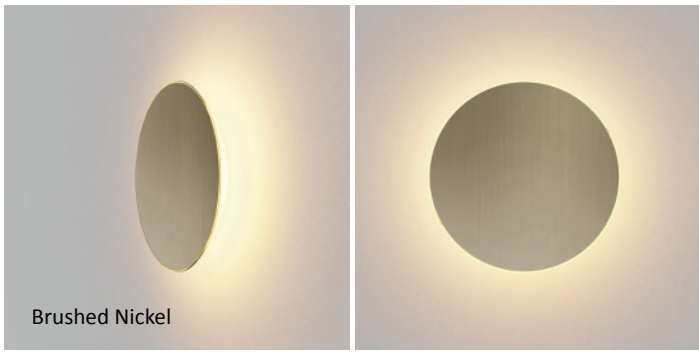

# Ramen wall sconce

Ramen is a playful circular sconce suitable for indoor or outdoor use. At either 9" or 12" in diameter, the magnetically-attached face plates are interchangeable. Users can easily customize to complement the surrounding decor, or just for the sake of an aesthetic change. A special paintable plate opens up even more opportunities for designers. Ramen's bowl-shaped body emits 360° of beautifully diffused light.

Wet-rated, Ramen is suitable for indoor or outdoor use.

Choose from eight standard finishes including felt fabric, wood veneer and metal, all available in 9" and 12" diameters.

Create your own custom finish with a paintable plate. This option opens up endless opportunities: exactly match Ramen with your wall color; choose a complementary color; or let your creativity shine by painting a pattern, portrait, seasonal design, and so on. Since a magnet is all that's needed to change out the plate, you can easily make aesthetic changes throughout the year.