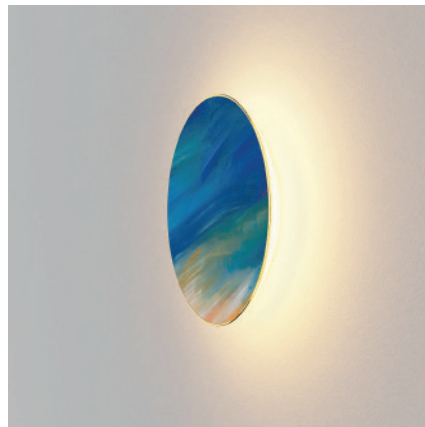

# Ramen wall sconce

Ramen is a playful circular sconce suitable for indoor or outdoor use. At either 9" or 12" in diameter, the magnetically-attached face plates are interchangeable. Users can easily customize to complement the surrounding decor, or just for the sake of an aesthetic change. A special paintable plate opens up even more opportunities for designers. Ramen's bowl-shaped body emits 360° of beautifully diffused light.

Wet-rated, Ramen is suitable for indoor or outdoor use.

Choose from eight standard finishes including felt fabric, wood veneer and metal, all available in 9" and 12" diameters.

Create your own custom finish with a paintable plate. This option opens up endless opportunities: exactly match Ramen with your wall color; choose a complementary color; or let your creativity shine by painting a pattern, portrait, seasonal design, and so on. Since a magnet is all that's needed to change out the plate, you can easily make aesthetic changes throughout the year.