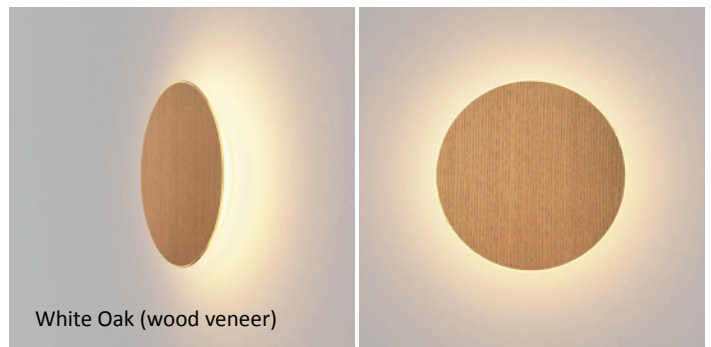

# Ramen wall sconce

Ramen is a playful circular sconce suitable for indoor or outdoor use. At either 9" or 12" in diameter, the magnetically-attached face plates are interchangeable. Users can easily customize to complement the surrounding decor, or just for the sake of an aesthetic change. A special paintable plate opens up even more opportunities for designers. Ramen's bowl-shaped body emits 360° of beautifully diffused light.

Wet-rated, Ramen is suitable for indoor or outdoor use.

Choose from eight standard finishes including felt fabric, wood veneer and metal, all available in 9" and 12" diameters.

Create your own custom finish with a paintable plate. This option opens up endless opportunities: exactly match Ramen with your wall color; choose a complementary color; or let your creativity shine by painting a pattern, portrait, seasonal design, and so on. Since a magnet is all that's needed to change out the plate, you can easily make aesthetic changes throughout the year.