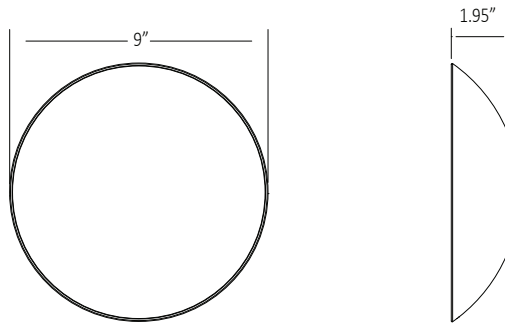

# Ramen wall sconce

Ramen is a playful circular sconce suitable for indoor or outdoor use. At either 9" or 12" in diameter, the magnetically-attached face plates are interchangeable. Users can easily customize to complement the surrounding decor, or just for the sake of an aesthetic change. A special paintable plate opens up even more opportunities for designers. Ramen's bowl-shaped body emits 360° of beautifully diffused light.

RMW - - SW - - HW

- 09 = 9" diameter
- 12 = 12" diameter
- BRS = Brass
- CRM = Chrome
- MWT = Matte White
- MTB = Matte Black
- OWT = Oiled Walnut
- CCF = Charcoal Felt
- WOK = White Oak
- BNI = Brushed Nickel
- PTB = Paintable