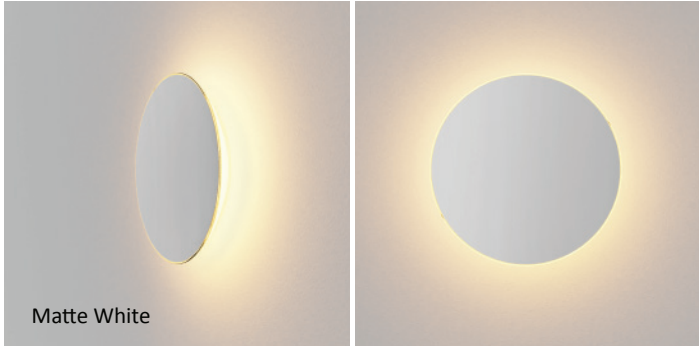

# Ramen wall sconce

Ramen is a playful circular sconce suitable for indoor or outdoor use. At either 9" or 12" in diameter, the magnetically-attached face plates are interchangeable. Users can easily customize to complement the surrounding decor, or just for the sake of an aesthetic change. A special paintable plate opens up even more opportunities for designers. Ramen's bowl-shaped body emits 360° of beautifully diffused light.

Wet-rated, Ramen is suitable for indoor or outdoor use.

Choose from eight standard finishes including felt fabric, wood veneer and metal, all available in 9" and 12" diameters.

Create your own custom finish with a paintable plate. This option opens up endless opportunities: exactly match Ramen with your wall color; choose a complementary color; or let your creativity shine by painting a pattern, portrait, seasonal design, and so on. Since a magnet is all that's needed to change out the plate, you can easily make aesthetic changes throughout the year.