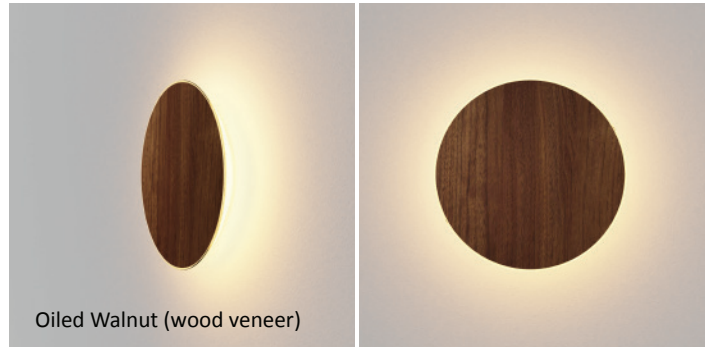

# Ramen wall sconce

Ramen is a playful circular sconce suitable for indoor or outdoor use. At either 9" or 12" in diameter, the magnetically-attached face plates are interchangeable. Users can easily customize to complement the surrounding decor, or just for the sake of an aesthetic change. A special paintable plate opens up even more opportunities for designers. Ramen's bowl-shaped body emits 360° of beautifully diffused light.

Wet-rated, Ramen is suitable for indoor or outdoor use.

Choose from eight standard finishes including felt fabric, wood veneer and metal, all available in 9" and 12" diameters.

Create your own custom finish with a paintable plate. This option opens up endless opportunities: exactly match Ramen with your wall color; choose a complementary color; or let your creativity shine by painting a pattern, portrait, seasonal design, and so on. Since a magnet is all that's needed to change out the plate, you can easily make aesthetic changes throughout the year.