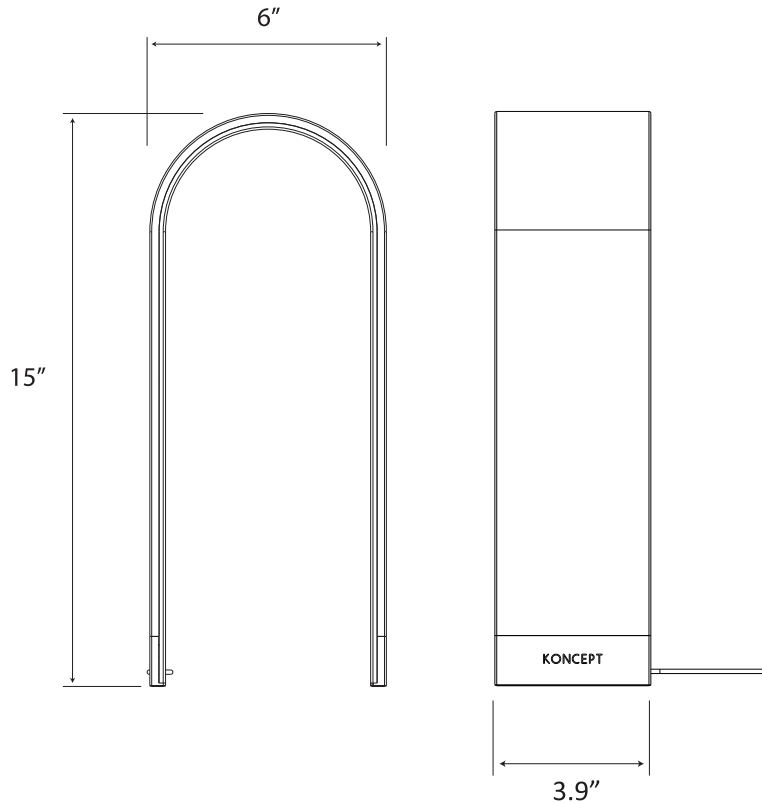

mr. n *tall*

Designers
Kenneth Ng & Edmund Ng

Mr. n *tall*, inspired by the original Mr. n Desk Lamp, is double the height and double the brightness of its little brother. Sit this lamp on your desk, bookshelf or table to add some character and cast a glow across the room. Plug your phone or any other USB-compatible device into the built-in USB port to re-charge.

Lumens:	600
Energy Consumption:	13.5 W
Rated Lifespan	50,000 hours
Color Temperature:	2,700 K
Color Rendering Index (CRI):	90
Dimmer:	Located at the logo on the bottom
Brightness Adjustability:	Continuous dimming
Standard Finish:	Silver
Material:	Aluminum, plastic
Cord:	Silver, 10'
C-UL-US Certified	