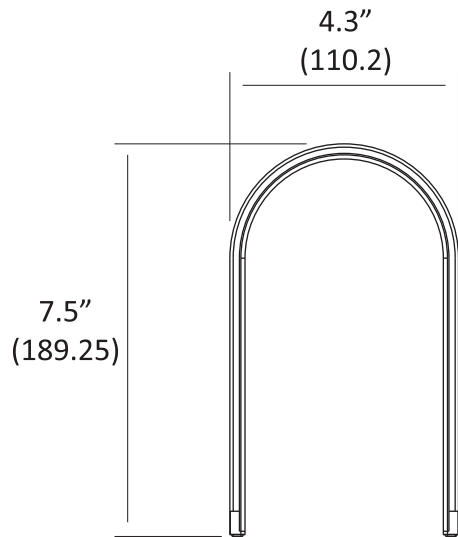

Lumens:	250
Energy Consumption:	5 W
LED Rated Lifespan:	50,000 hours
Typical Color Temperature – Soft White:	2,700 K
Color Rendering Index (CRI):	85
Dimmer:	Built-in Touch Sensor
Brightness Adjustability:	Continuous Dimming
Standard Color Finish¹:	Metallic Black, Silver
Material:	Aluminum/Plastic
Cord:	Silver, 10'
C-UL-US Certified	

NL1-S-===-DSK

— MBK = Metallic Black
— SIL = Silver

Potential LEED Points

Integrative Process (Possible 2 points)

To support high-performance, cost-effective project outcomes through an early analysis of the interrelationships among systems.

Koncept's LED desktop and task lighting provides finer control over lighting levels in occupied spaces. With personal lighting in place, elimination or downsizing of building lighting systems is possible.

Interior Lighting (Possible 2 points)

To promote occupants' productivity, comfort and well-being by providing high-quality lighting.

All Koncept's task lighting products provide more than three lighting levels that are easily adjustable by occupants to suit their needs. Furthermore, all Koncept's task lighting products use high quality LED light sources with CRI over 80 and L70 rated lifespan over 50,000 hours. Desktop and task personal lighting also provides the opportunity to reduce overhead lighting.