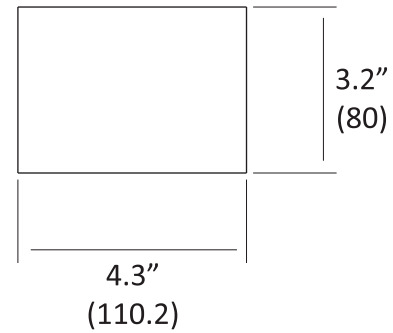

Lumens:	250
Energy Consumption:	5 W
LED Rated Lifespan:	50,000 hours
Typical Color Temperature – Soft White:	2,700 K
Color Rendering Index (CRI):	85
Dimmer:	Built-in Touch Sensor
Brightness Adjustability:	Continuous Dimming
Standard Color Finish¹:	Metallic Black, Silver
Material:	Aluminum/Plastic
Cord:	Silver, 10'
C-UL-US Certified	

NL1-S-===-DSK

— MBK = Metallic Black
— SIL = Silver

Potential LEED Points

Integrative Process (Possible 2 points)

To support high-performance, cost-effective project outcomes through an early analysis of the interrelationships among systems.

Koncept's LED desktop and task lighting provides finer control over lighting levels in occupied spaces. With personal lighting in place, elimination or downsizing of building lighting systems is possible.

Interior Lighting (Possible 2 points)

To promote occupants' productivity, comfort and well-being by providing high-quality lighting.

All Koncept's task lighting products provide more than three lighting levels that are easily adjustable by occupants to suit their needs. Furthermore, all Koncept's task lighting products use high quality LED light sources with CRI over 80 and L70 rated lifespan over 50,000 hours. Desktop and task personal lighting also provides the opportunity to reduce overhead lighting.