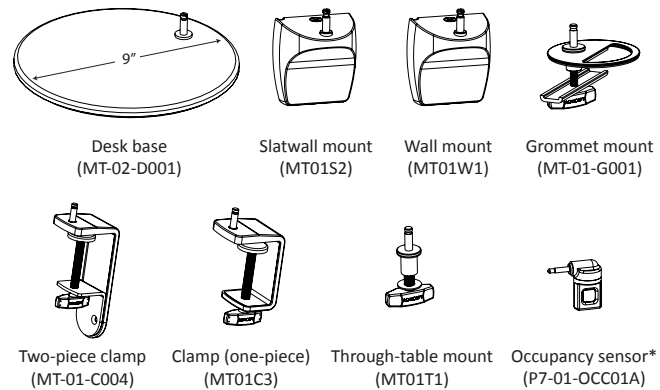

Specifications **Model number**

Energy Consumption:	9.5 watts
Number of LEDs:	42 LEDs
LED Rated Lifespan:	50,000 hours
Color Temperature (Typical) – Cool:	4,500 K
Color Temperature (Typical) – Warm:	3,500 K
Color Rendering Index (CRI):	85
Dimmer:	Built-in touchstrip
Brightness Adjustability:	Multiple dimming levels
Standard Color Finish*:	Metallic Black, Silver, White
Material:	Aluminum/Plastic
Cord Color:	Black
Cord Length:	10'
Transformer (100–240 V; 50/60 Hz):	Included – C-UL-US Certified
Maximum Brightness** (15" above desk):	158 fc

AR2000- - - - -

- C** = Cool White Light
- W** = Warm White Light

- MBK = Metallic Black
- SIL = Silver
- WHT = White

- DSK = Desk Base
- CLP = Clamp (One-Piece)
- 2CL = Two-Piece Clamp
- SLT = Slatwall Mount
- WAL = Wall Mount
- GRM = Grommet Mount
- THR = Through-table Mount

*Custom colors are available at additional cost. Contact Koncept or your sales representative for a quote.
**Maximum brightness is measured on diffused models.

**For diffused light, use "CD" for cool diffused light and "WD" for warm diffused light.

Dimensions **Accessories (*optional)**