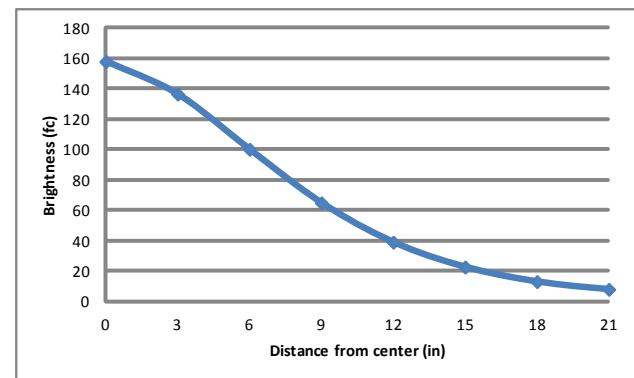

LEED credit eligibility **Photometrics**

Energy & Atmosphere (EA)
Credit 1.1: Optimize Energy Performance
LED lighting to reduce energy consumption.
(Potential points: 3)

Innovation In Design (ID)
Credit 1.1- 1.4: Innovation in Design
Mosso™ features an LED head that swivels up and down and twirls a full 360 degrees. The lamp also features a built-in touchstrip for touch sensitive dimming.
(Potential points: 4)

Materials & Resources (MR)
Credit 4.1: Recycled Content - 10%
Lamps contain parts made out of 10% pre-consumer recycled content.
(Potential points: 1)
Credit 4.2: Recycled Content - 20%
Lamps contain parts made out of 20% pre-consumer recycled content.
(Potential points: 2)

Light source placed at 15" away from worksurface

(Shown: photometrics of diffused light model)