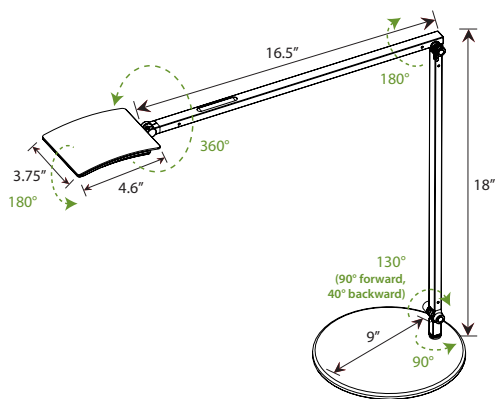

Specifications **Model number**

Energy Consumption:	9.5 watts
Number of LEDs:	42 LEDs
LED Rated Lifespan:	50,000 hours
Color Temperature (Typical) – Cool:	4,500 K
Color Temperature (Typical) – Warm:	3,500 K
Color Rendering Index (CRI):	85
Dimmer:	Built-in touchstrip
Brightness Adjustability:	Multiple dimming levels
Standard Color Finish*:	Metallic Black, Silver, White
Material:	Aluminum/Plastic
Cord Color:	Black
Cord Length:	10'
Transformer (100–240 V; 50/60 Hz):	Included – C-UL-US Certified
Maximum Brightness** (15" above desk):	158 fc

AR2000- - - - -

- C** = Cool White Light
- W** = Warm White Light

- MBK = Metallic Black
- SIL = Silver
- WHT = White

- DSK = Desk Base
- CLP = Clamp (One-Piece)
- 2CL = Two-Piece Clamp
- SLT = Slatwall Mount
- WAL = Wall Mount
- GRM = Grommet Mount
- THR = Through-table Mount

*Custom colors are available at additional cost. Contact Koncept or your sales representative for a quote.
**Maximum brightness is measured on diffused models.

**For diffused light, use "CD" for cool diffused light and "WD" for warm diffused light.

Dimensions **Accessories (*optional)**