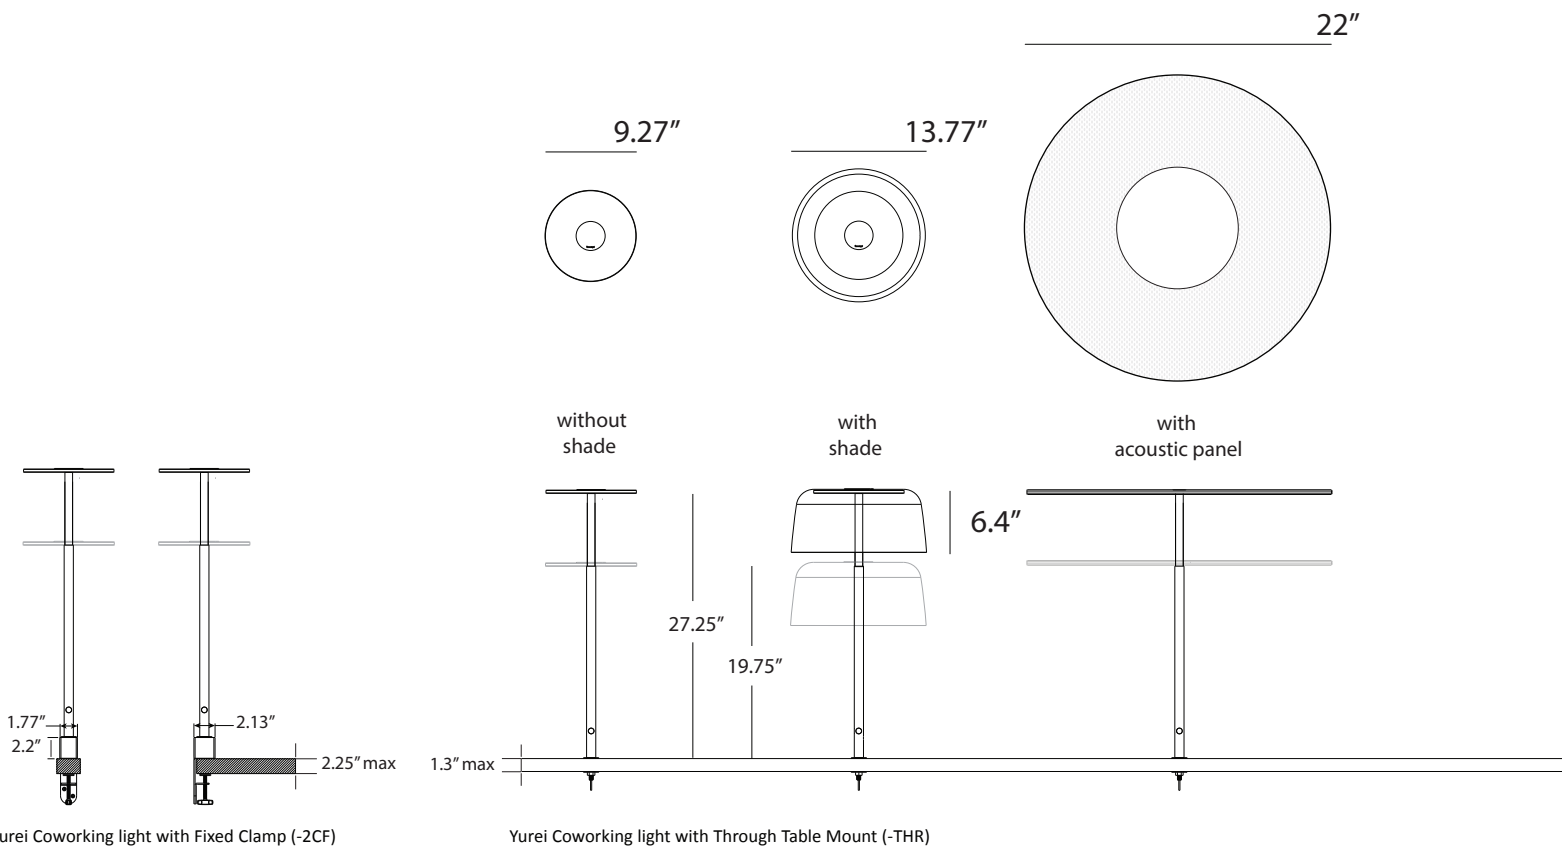

**YUC**  
 Lumens: 760  
 Energy Consumption : 14 W  
 Rated Lifespan 60,000+ hours  
 Color Temperature: 3,000 K  
 Color Rendering Index (Ra) : 90+  
 Color Rendering Index (R9) : 50+  
**Features:** USB-C port (7.5W)  
 Dimmer  
**Material:** Aluminum, Polycarbonate polymer  
**Warranty:** 5 years  
**Voltage:** 100-240V  
**Standard Finish (luminaire):** White, Black  
**Shade Finishes:** Matte White (Metal)  
 Matte Black / Gold (Metal)  
 Dark Grey (Transparent Polymer)  
 Clear (Transparent Polymer)  
 Tea Brown (Transparent Polymer)  
 Aqua Blue (Transparent Polymer)  
 Light Marble (Acoustic Panel Shade)  
 Charcoal (Acoustic Panel Shade)