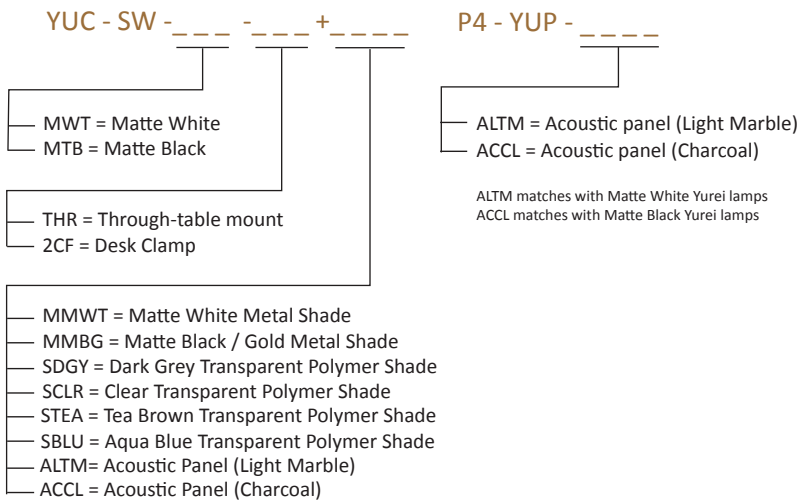

# Yurei Coworking lights

Designers  
Kenneth Ng, Edmund Ng

Best of NeoCon GOLD 2023

Drawing inspiration from the Japanese word for ghost, Yurei, our new lighting solution features unique translucent light shades that embody the spirit of the name. With its ethereal appearance, the Yurei Light adds mystique and style to any interior. Desk/floor models include dimmer, height-adjustable features, and a 7.5W USB-C charging port. The optional light shade is easily replaceable to match any aesthetic. Available in various colors and finishes, it adds an artistic touch and, with an acoustic panel, reduces noise for a calming environment. Mounting options include suspension pendant, flush ceiling, through-table, desk clamp, or free-standing base.

**YUC**  
 Lumens: 760  
 Energy Consumption : 14 W  
 Rated Lifespan 60,000+ hours  
 Color Temperature: 3,000 K  
 Color Rendering Index (Ra) : 90+  
 Color Rendering Index (R9) : 50+  
**Features:** USB-C port (7.5W)  
 Dimmer  
**Material:** Aluminum, Polycarbonate polymer  
**Warranty:** 5 years  
**Voltage:** 100-240V  
**Standard Finish (luminaire):** White, Black  
**Shade Finishes:** Matte White (Metal)  
 Matte Black / Gold (Metal)  
 Dark Grey (Transparent Polymer)  
 Clear (Transparent Polymer)  
 Tea Brown (Transparent Polymer)  
 Aqua Blue (Transparent Polymer)  
 Light Marble (Acoustic Panel Shade)  
 Charcoal (Acoustic Panel Shade)